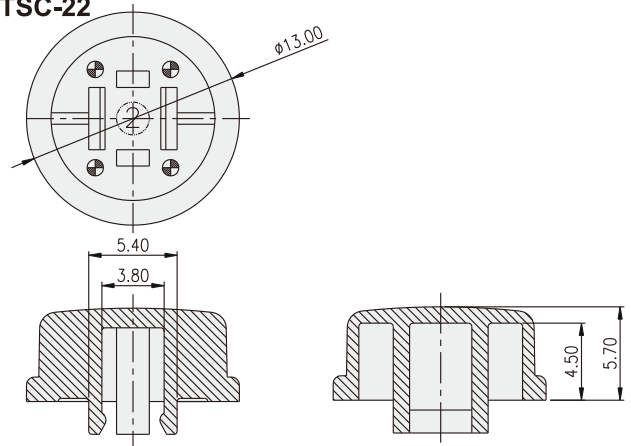

TACT SWITCH
KTSC-(6)(2) SERIES

Cap for 6x6 / 12x12
Tact Switch

HOW TO ORDER

KTSC - [ ] [ ] [ ]

Prod. Size: <Tactile Switch>
2=12X12mm (Can be applied on DTS□-24)
6=6x6mm (Can be applied on DTS□-644)

Cap Type:
1=Square
2=Round

Cap color:
Y=Yellow
B=Blue
R=Red
I=Ivory
K=Black
G=Green
S=Salmon
Ge=Gray

PACKAGE

<Bag>
KTSC-2: 500 pcs
KTSC-6: 1500 pcs

KTSC-21

KTSC-22

KTSC-61

KTSC-62