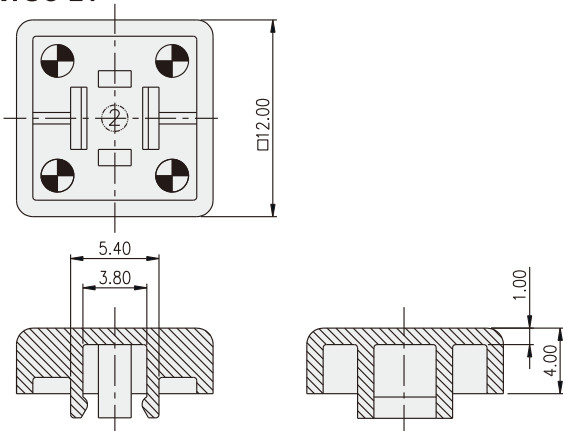

TACT SWITCH
KTSC-(6)(2) SERIES

Cap for 6x6 / 12x12
 Tact Switch

HOW TO ORDER

KTSC - [] [] []

Prod. Size: <Tactile Switch>
 2=12X12mm (Can be applied on DTS□-24)
 6=6x6mm (Can be applied on DTS□-644)

Cap Type:
 1=Square
 2=Round

Cap color:
 Y=Yellow
 B=Blue
 R=Red
 I=Ivory
 K=Black
 G=Green
 S=Salmon
 Ge=Gray

PACKAGE

<Bag>
 KTSC-2: 500 pcs
 KTSC-6: 1500 pcs

KTSC-21

KTSC-22

KTSC-61

KTSC-62

X-ON Electronics