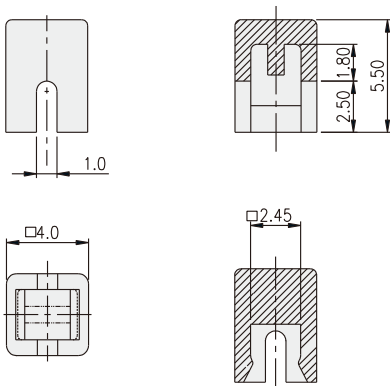

TACT SWITCH
KTSC-(6)(2) SERIES

Cap for 6x6 / 12x12
Tact Switch

HOW TO ORDER

KTSC - [ ] [ ] [ ]

Prod. Size: <Tactile Switch>
2=12X12mm (Can be applied on DTS□-24)
6=6x6mm (Can be applied on DTS□-644)

Cap Type:
1=Square
2=Round

Cap color:
Y=Yellow
B=Blue
R=Red
I=Ivory
K=Black
G=Green
S=Salmon
Ge=Gray

PACKAGE

<Bag>
KTSC-2: 500 pcs
KTSC-6: 1500 pcs

KTSC-21

KTSC-22

KTSC-61

KTSC-62