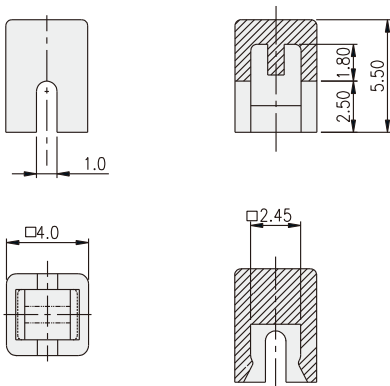

TACT SWITCH
KTSC-(6)(2) SERIES

Cap for 6x6 / 12x12
 Tact Switch

HOW TO ORDER

KTSC - [] [] []

Prod. Size: <Tactile Switch>
 2=12X12mm (Can be applied on DTS□-24)
 6=6x6mm (Can be applied on DTS□-644)

Cap Type:
 1=Square
 2=Round

Cap color:
 Y=Yellow
 B=Blue
 R=Red
 I=Ivory
 K=Black
 G=Green
 S=Salmon
 Ge=Gray

PACKAGE

<Bag>
 KTSC-2: 500 pcs
 KTSC-6: 1500 pcs

TACT SWITCH

KTSC-21

KTSC-22

KTSC-61

KTSC-62