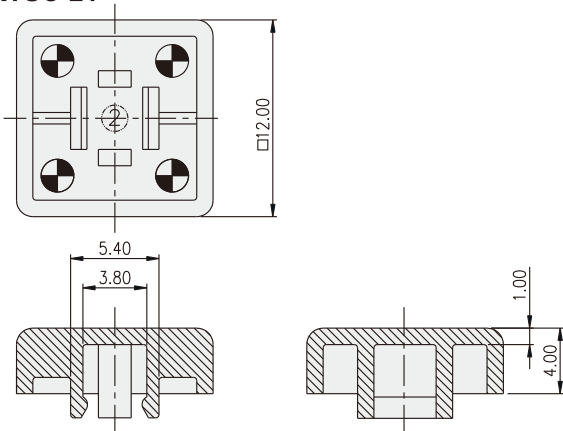

TACT SWITCH
KTSC-(6)(2) SERIES

Cap for 6x6 / 12x12
 Tact Switch

HOW TO ORDER

KTSC - [] [] []

Prod. Size: <Tactile Switch>
 2=12X12mm (Can be applied on DTS□-24)
 6=6x6mm (Can be applied on DTS□-644)

Cap Type:
 1=Square
 2=Round

Cap color:
 Y=Yellow
 B=Blue
 R=Red
 I=Ivory
 K=Black
 G=Green
 S=Salmon
 Ge=Gray

PACKAGE

<Bag>
 KTSC-2: 500 pcs
 KTSC-6: 1500 pcs

TACT SWITCH

KTSC-21

KTSC-22

KTSC-61

KTSC-62