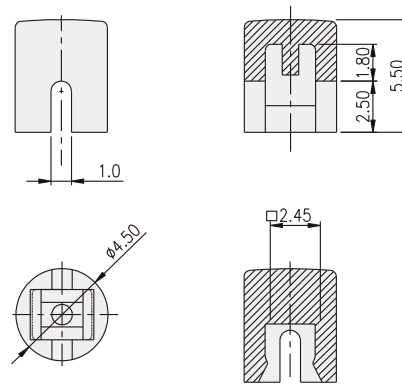

TACT SWITCH
KTSC-(6)(2) SERIES

Cap for 6x6 / 12x12
Tact Switch

HOW TO ORDER

KTSC - [ ] [ ] [ ]

Prod. Size: <Tactile Switch>
2=12X12mm (Can be applied on DTS□-24)
6=6x6mm (Can be applied on DTS□-644)

Cap Type:
1=Square
2=Round

Cap color:
Y=Yellow
B=Blue
R=Red
I=Ivory
K=Black
G=Green
S=Salmon
Ge=Gray

PACKAGE

<Bag>
KTSC-2: 500 pcs
KTSC-6: 1500 pcs

TACT SWITCH

KTSC-62