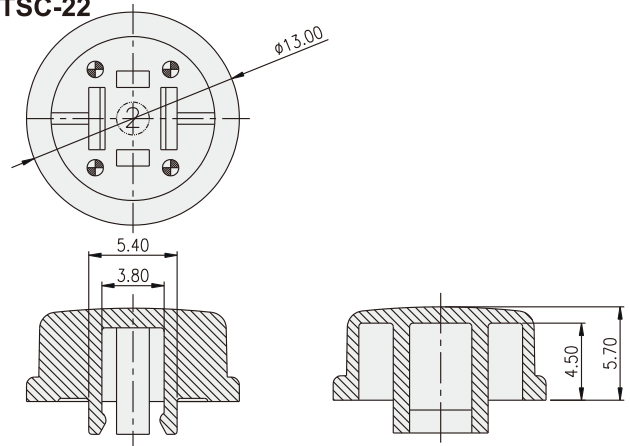

TACT SWITCH
KTSC-(6)(2) SERIES

Cap for 6x6 / 12x12
 Tact Switch

HOW TO ORDER

KTSC - [] [] []

Prod. Size: <Tactile Switch>
 2=12X12mm (Can be applied on DTS□-24)
 6=6x6mm (Can be applied on DTS□-644)

Cap Type:
 1=Square
 2=Round

Cap color:
 Y=Yellow
 B=Blue
 R=Red
 I=Ivory
 K=Black
 G=Green
 S=Salmon
 Ge=Gray

PACKAGE

<Bag>
 KTSC-2: 500 pcs
 KTSC-6: 1500 pcs

TACT SWITCH

KTSC-21

KTSC-22

KTSC-61

KTSC-62