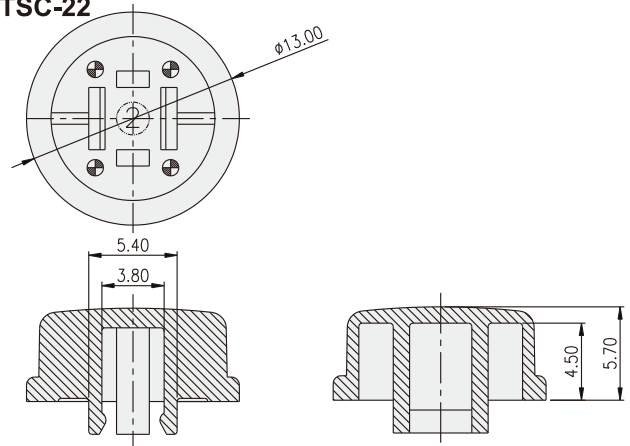

TACT SWITCH  
**KTSC-(6)(2) SERIES**

Cap for 6x6 / 12x12  
 Tact Switch

**HOW TO ORDER**

KTSC - [ ] [ ] [ ]

Prod. Size: <Tactile Switch>  
 2=12X12mm (Can be applied on DTS□-24)  
 6=6x6mm (Can be applied on DTS□-644)

Cap Type:  
 1=Square  
 2=Round

Cap color:  
 Y=Yellow  
 B=Blue  
 R=Red  
 I=Ivory  
 K=Black  
 G=Green  
 S=Salmon  
 Ge=Gray

**PACKAGE**

<Bag>  
 KTSC-2: 500 pcs  
 KTSC-6: 1500 pcs

**KTSC-21**

**KTSC-22**