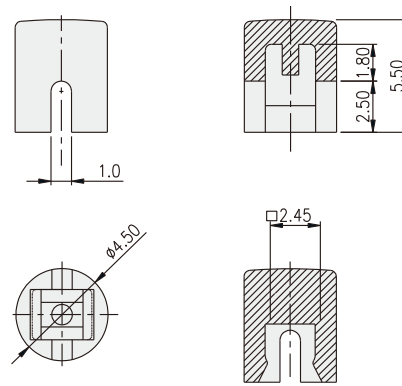

TACT SWITCH
KTSC-(6)(2) SERIES

Cap for 6x6 / 12x12
Tact Switch

HOW TO ORDER

KTSC - [ ] [ ] [ ]

Prod. Size: <Tactile Switch>
2=12X12mm (Can be applied on DTS□-24)
6=6x6mm (Can be applied on DTS□-644)

Cap Type:
1=Square
2=Round

Cap color:
Y=Yellow
B=Blue
R=Red
I=Ivory
K=Black
G=Green
S=Salmon
Ge=Gray

PACKAGE

<Bag>
KTSC-2: 500 pcs
KTSC-6: 1500 pcs

KTSC-62