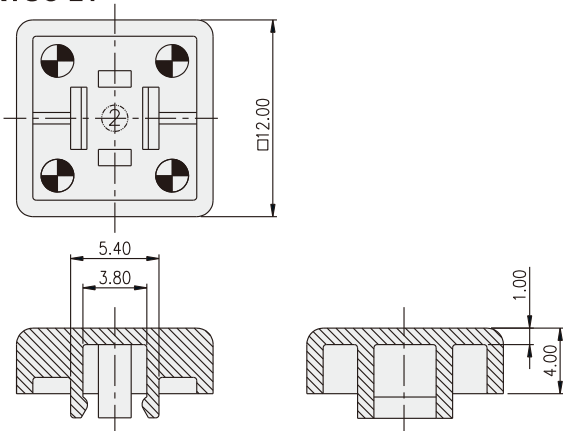

TACT SWITCH  
**KTSC-(6)(2) SERIES**

Cap for 6x6 / 12x12  
 Tact Switch

**HOW TO ORDER**

KTSC - [ ] [ ] [ ]

Prod. Size: <Tactile Switch>  
 2=12X12mm (Can be applied on DTS□-24)  
 6=6x6mm (Can be applied on DTS□-644)

Cap Type:  
 1=Square  
 2=Round

Cap color:  
 Y=Yellow  
 B=Blue  
 R=Red  
 I=Ivory  
 K=Black  
 G=Green  
 S=Salmon  
 Ge=Gray

**PACKAGE**

<Bag>  
 KTSC-2: 500 pcs  
 KTSC-6: 1500 pcs

**KTSC-21**

**KTSC-22**