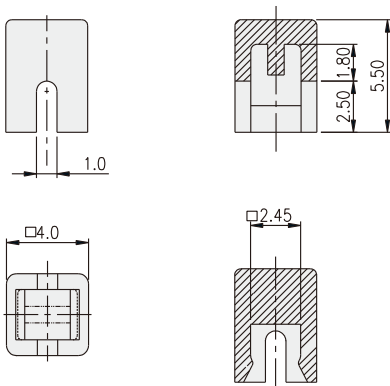

TACT SWITCH
KTSC-(6)(2) SERIES

Cap for 6x6 / 12x12
Tact Switch

HOW TO ORDER

KTSC - [ ] [ ] [ ]

Prod. Size: <Tactile Switch>
2=12X12mm (Can be applied on DTS□-24)
6=6x6mm (Can be applied on DTS□-644)

Cap Type:
1=Square
2=Round

Cap color:
Y=Yellow
B=Blue
R=Red
I=Ivory
K=Black
G=Green
S=Salmon
Ge=Gray

PACKAGE

<Bag>
KTSC-2: 500 pcs
KTSC-6: 1500 pcs

KTSC-61