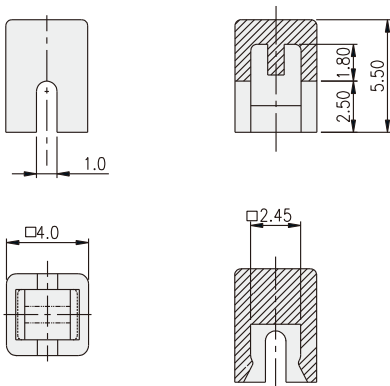

TACT SWITCH
KTSC-(6)(2) SERIES

Cap for 6x6 / 12x12
 Tact Switch

HOW TO ORDER

KTSC - [] [] []

Prod. Size: <Tactile Switch>
 2=12X12mm (Can be applied on DTS□-24)
 6=6x6mm (Can be applied on DTS□-644)

Cap Type:
 1=Square
 2=Round

Cap color:
 Y=Yellow
 B=Blue
 R=Red
 I=Ivory
 K=Black
 G=Green
 S=Salmon
 Ge=Gray

PACKAGE

<Bag>
 KTSC-2: 500 pcs
 KTSC-6:1500 pcs

TACT SWITCH

KTSC-21

KTSC-22

KTSC-61

KTSC-62