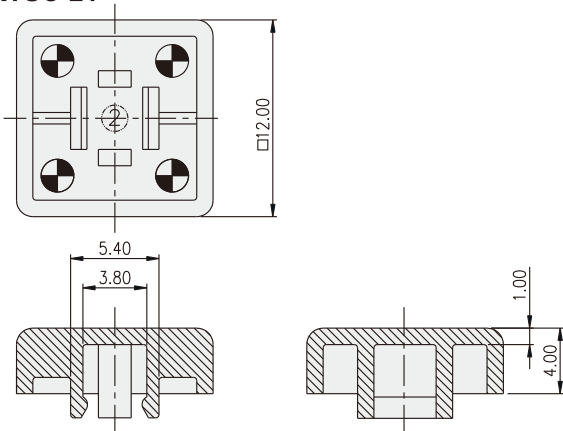

TACT SWITCH
KTSC-(6)(2) SERIES

Cap for 6x6 / 12x12
 Tact Switch

HOW TO ORDER

KTSC - [] [] []

Prod. Size: <Tactile Switch>
 2=12X12mm (Can be applied on DTS□-24)
 6=6x6mm (Can be applied on DTS□-644)

Cap Type:
 1=Square
 2=Round

Cap color:
 Y=Yellow
 B=Blue
 R=Red
 I=Ivory
 K=Black
 G=Green
 S=Salmon
 Ge=Gray

PACKAGE

<Bag>
 KTSC-2: 500 pcs
 KTSC-6:1500 pcs

TACT SWITCH

KTSC-21

KTSC-22

KTSC-61

KTSC-62