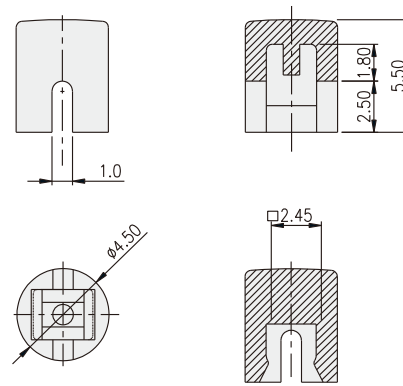

TACT SWITCH
KTSC-(6)(2) SERIES

Cap for 6x6 / 12x12
Tact Switch

HOW TO ORDER

KTSC - [ ] [ ] [ ]

Prod. Size: <Tactile Switch>
2=12X12mm (Can be applied on DTS□-24)
6=6x6mm (Can be applied on DTS□-644)

Cap Type:
1=Square
2=Round

Cap color:
Y=Yellow
B=Blue
R=Red
I=Ivory
K=Black
G=Green
S=Salmon
Ge=Gray

PACKAGE

<Bag>
KTSC-2: 500 pcs
KTSC-6:1500 pcs

TACT SWITCH

KTSC-62