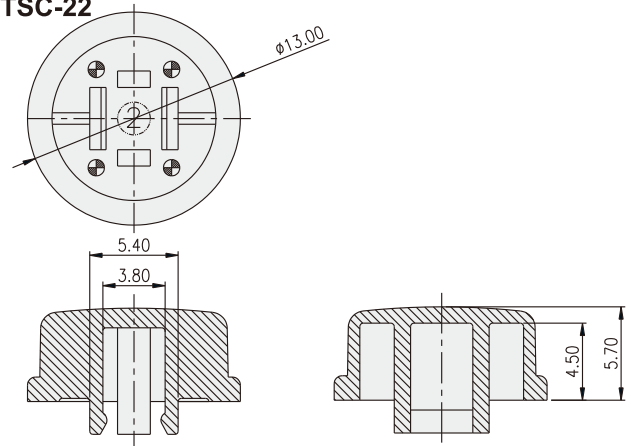

TACT SWITCH
KTSC-(6)(2) SERIES

Cap for 6x6 / 12x12
Tact Switch

HOW TO ORDER

KTSC - [ ] [ ] [ ]

Prod. Size: <Tactile Switch>
2=12X12mm (Can be applied on DTS□-24)
6=6x6mm (Can be applied on DTS□-644)

Cap Type:
1=Square
2=Round

Cap color:
Y=Yellow
B=Blue
R=Red
I=Ivory
K=Black
G=Green
S=Salmon
Ge=Gray

PACKAGE

<Bag>
KTSC-2: 500 pcs
KTSC-6:1500 pcs

TACT SWITCH

KTSC-22