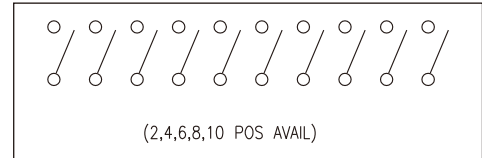

**FEATURES**

- ※Side actuation
- ※Wide stem for easy operation
- ※Gold contact for high reliability

**APPLICATION**

- ※Industrial control
- ※Automatic machines control
- ※Telecommunication

**SPECIFICATION**

**HOW TO ORDER**

**CIRCUIT**

**PACKAGE**

- <Tube>**  
 NPI(R)/NPM(R)-02: 70 pcs  
 NPI(R)/NPM(R)-04: 40 pcs  
 NPI(R)/NPM(R)-06: 28 pcs  
 NPI(R)/NPM(R)-08: 20 pcs  
 NPI(R)/NPM(R)-10: 16 pcs
- <Tape & Reel>**  
 NPM(R)-02, 04, 06, 08, 10: 700 pcs