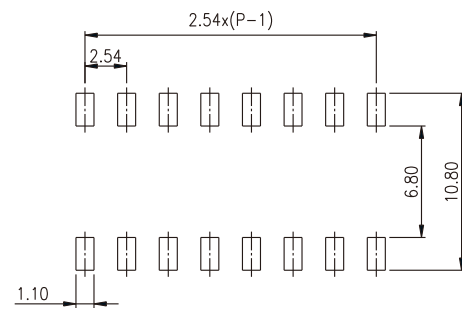

**HOW TO ORDER**

**CIRCUIT**

**PACKAGE**

- <Tube>**  
 NPI(R)/NPM(R)-02: 70 pcs  
 NPI(R)/NPM(R)-04: 40 pcs  
 NPI(R)/NPM(R)-06: 28 pcs  
 NPI(R)/NPM(R)-08: 20 pcs  
 NPI(R)/NPM(R)-10: 16 pcs
- <Tape & Reel>**  
 NPM(R)-02, 04, 06, 08, 10: 700 pcs

**NPI**

PART NO.	NO.OF POS.	DIM.A	DIM.B
NPI(R)-02	2	6.48	2.54
NPI(R)-04	4	11.56	7.62
NPI(R)-06	6	16.64	12.70
NPI(R)-08	8	21.72	17.78
NPI(R)-10	10	26.80	22.86

NPM

PART NO.	NO.OF POS.	DIM.A	DIM.B
NPM(R)-02	2	6.48	2.54
NPM(R)-04	4	11.56	7.62
NPM(R)-06	6	16.64	12.70
NPM(R)-08	8	21.72	17.78
NPM(R)-10	10	26.80	22.86

P.C.B. LAYOUT

DIP SWITCH