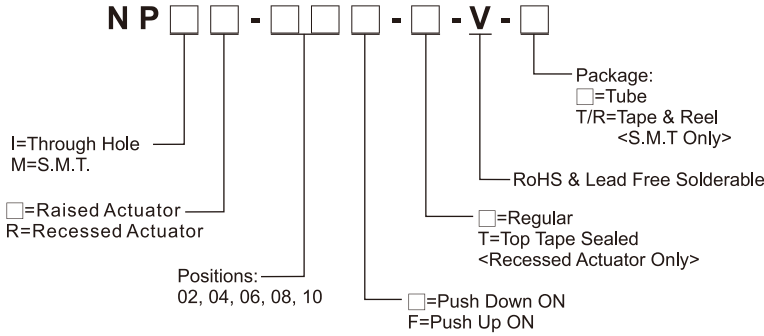

**FEATURES**

- ※Side actuation
- ※Wide stem for easy operation
- ※Gold contact for high reliability

**APPLICATION**

- ※Industrial control
- ※Automatic machines control
- ※Telecommunication

**SPECIFICATION**

**HOW TO ORDER**

**CIRCUIT**

**PACKAGE**

- <Tube>**  
 NPI(R)/NPM(R)-02: 70 pcs  
 NPI(R)/NPM(R)-04: 40 pcs  
 NPI(R)/NPM(R)-06: 28 pcs  
 NPI(R)/NPM(R)-08: 20 pcs  
 NPI(R)/NPM(R)-10: 16 pcs
- <Tape & Reel>**  
 NPM(R)-02, 04, 06, 08, 10: 700 pcs