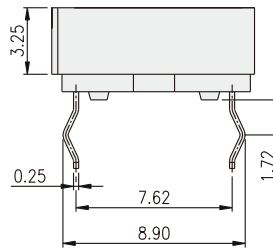

RM3

ROTARY CODED SWITCH

RV4

RS2

ROTARY CODED SWITCH

RS2AF-16R

RS2AF-10R

TYPE	POSITION	CODE			
		1	2	4	8
10R	0	●	●	●	●
	1	○	●	●	●
	2	●	○	●	●
	3	○	○	●	●
	4	●	●	○	●
	5	○	●	○	●
	6	●	○	○	●
	7	○	○	○	●
	8	●	●	●	○
	9	○	○	●	○
16R	A	●	○	●	○
	B	○	○	●	○
	C	●	●	○	○
	D	○	○	○	○
	E	●	○	○	○
	F	○	○	○	○