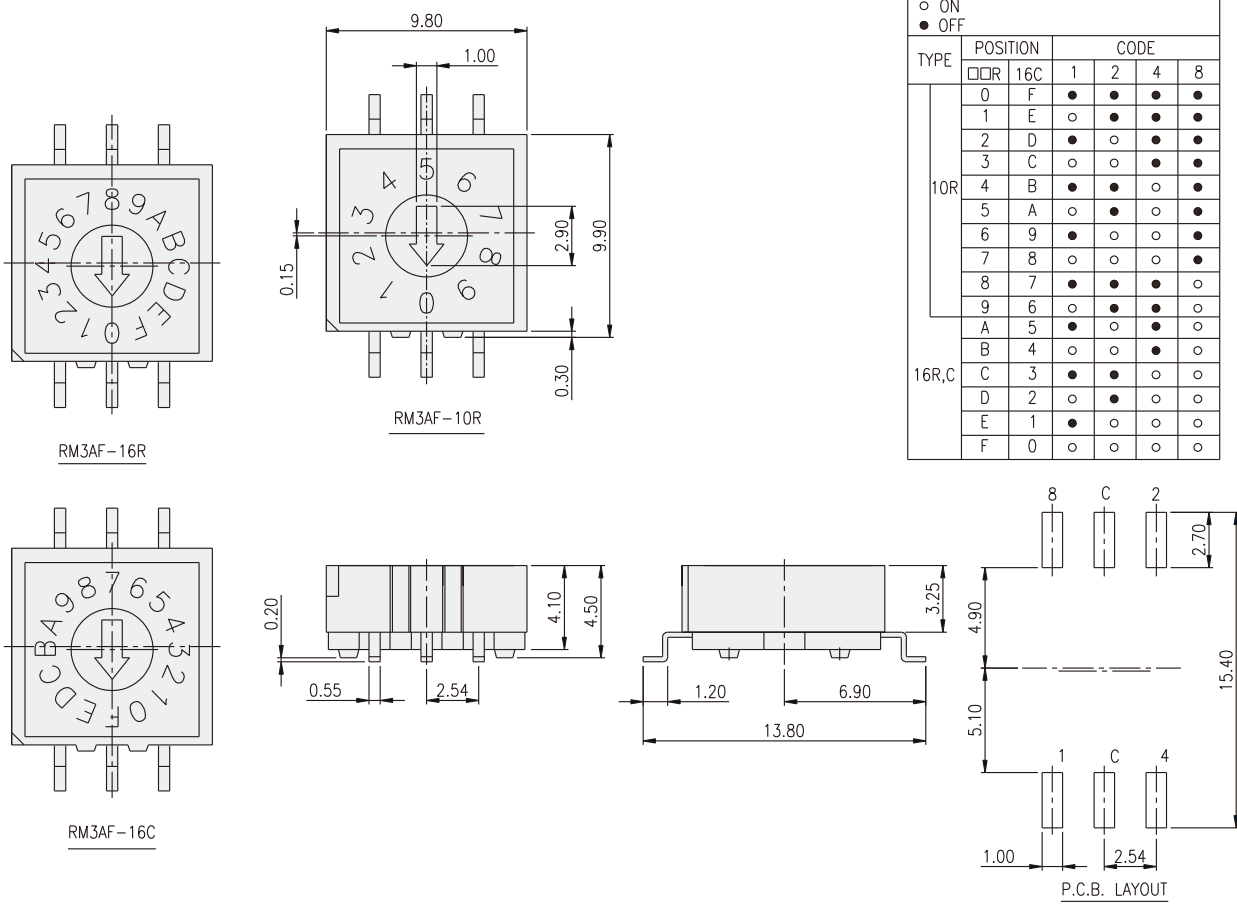

RM3

ROTARY CODED SWITCH

RV4

RS2

ROTARY CODED SWITCH

RS2AF-16R

RS2AF-10R

TYPE	POSITION	CODE			
		1	2	4	8
10R	0	●	●	●	●
	1	○	●	●	●
	2	●	○	●	●
	3	○	○	●	●
	4	●	●	○	●
	5	○	●	○	●
	6	●	○	○	●
	7	○	○	○	●
	8	●	●	●	○
	9	○	○	●	○
16R	A	●	○	●	○
	B	○	○	●	○
	C	●	●	○	○
	D	○	○	○	○
	E	●	○	○	○
	F	○	○	○	○