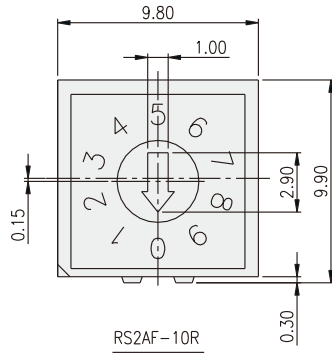

RM3

ROTARY CODED SWITCH

RV4

RS2

ROTARY CODED SWITCH

RS2AF-16R

RS2AF-10R

TYPE	POSITION	CODE			
		1	2	4	8
10R	0	●	●	●	●
	1	○	●	●	●
	2	●	○	●	●
	3	○	○	●	●
	4	●	●	○	●
	5	○	●	○	●
	6	●	○	○	●
	7	○	○	○	●
	8	●	●	●	○
	9	○	○	●	○
16R	A	●	○	●	○
	B	○	○	●	○
	C	●	●	○	○
	D	○	○	○	○
	E	●	○	○	○
	F	○	○	○	○