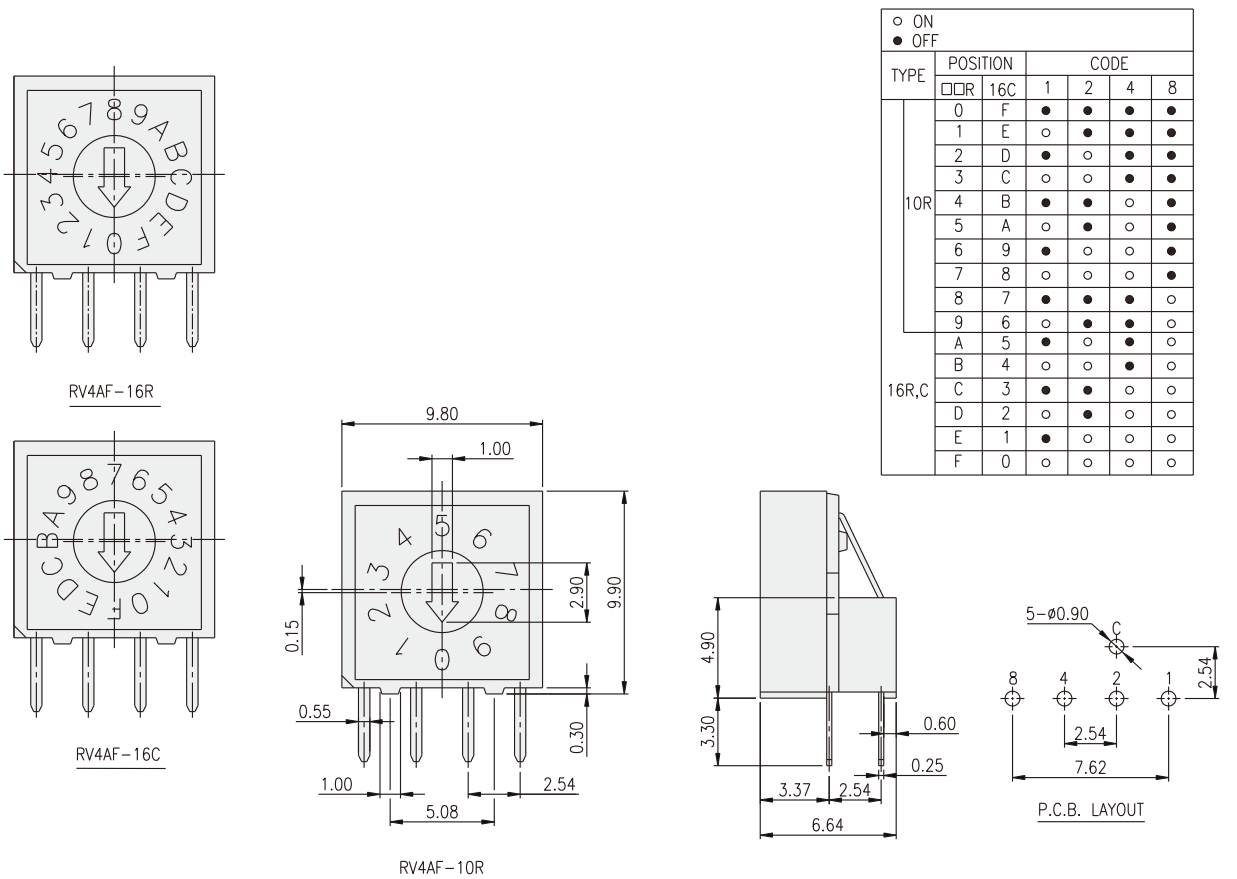

RM3

ROTARY CODED SWITCH

RV4

RS2

ROTARY CODED SWITCH

RS2AF-16R

RS2AF-10R

TYPE	POSITION	CODE			
		1	2	4	8
10R	0	●	●	●	●
	1	○	●	●	●
	2	●	○	●	●
	3	○	○	●	●
	4	●	●	○	●
	5	○	●	○	●
	6	●	○	○	●
	7	○	○	○	●
	8	●	●	●	○
	9	○	○	●	○
16R	A	●	○	●	○
	B	○	○	●	○
	C	●	●	○	○
	D	○	○	○	○
	E	●	○	○	○
	F	○	○	○	○