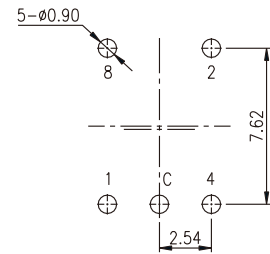

RM3

ROTARY CODED SWITCH

RV4

RS2

ROTARY CODED SWITCH

RS2AF-16R

RS2AF-10R

TYPE	POSITION	CODE			
		1	2	4	8
10R	0	●	●	●	●
	1	○	●	●	●
	2	●	○	●	●
	3	○	○	●	●
	4	●	●	○	●
	5	○	●	○	●
	6	●	○	○	●
	7	○	○	○	●
	8	●	●	●	○
	9	○	○	●	○
16R	A	●	○	●	○
	B	○	○	●	○
	C	●	●	○	○
	D	○	○	○	○
	E	●	○	○	○
	F	○	○	○	○