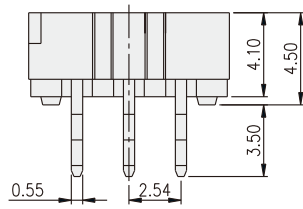

RM3

ROTARY CODED SWITCH

RV4

RS2

ROTARY CODED SWITCH

RS2AF-16R

RS2AF-10R

TYPE	POSITION	CODE			
		1	2	4	8
10R	0	●	●	●	●
	1	○	●	●	●
	2	●	○	●	●
	3	○	○	●	●
	4	●	●	○	●
	5	○	●	○	●
	6	●	○	○	●
	7	○	○	○	●
	8	●	●	●	○
	9	○	○	●	○
16R	A	●	○	●	○
	B	○	○	●	○
	C	●	●	○	○
	D	○	○	○	○
	E	●	○	○	○
	F	○	○	○	○