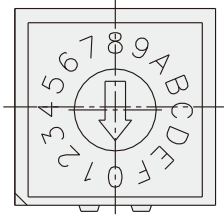

RM3

ROTARY CODED SWITCH

RV4

RS2

ROTARY CODED SWITCH

RS2AF-16R

RS2AF-10R

TYPE	POSITION	CODE			
		1	2	4	8
10R	0	●	●	●	●
	1	○	●	●	●
	2	●	○	●	●
	3	○	○	●	●
	4	●	●	○	●
	5	○	●	○	●
	6	●	○	○	●
	7	○	○	○	●
	8	●	●	●	○
	9	○	○	●	○
16R	A	●	○	●	○
	B	○	○	●	○
	C	●	●	○	○
	D	○	○	○	○
	E	●	○	○	○
	F	○	○	○	○