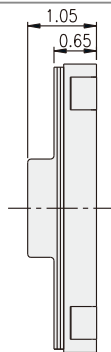

TACT SWITCH  
**TJ-4** SERIES

4.4x4.4 J Terminal SMT Type  
(H: 0.55mm)

**FEATURES**

- ※ Compact-sized 4.4x4.4mm
- ※ Low profile of 0.55mm height
- ※ Long operating life

**APPLICATION**

- ※ Smart phone
- ※ Digital camera, Medical
- ※ Portable electronic device

**HOW TO ORDER**

**CIRCUIT**

**PACKAGE**

<Tape & Reel>  
TJ-4: 8000 pcs

TACT SWITCH

**TJ-4**    **A**

P.C.B. LAYOUT

**TJ-4A**

P.C.B. LAYOUT