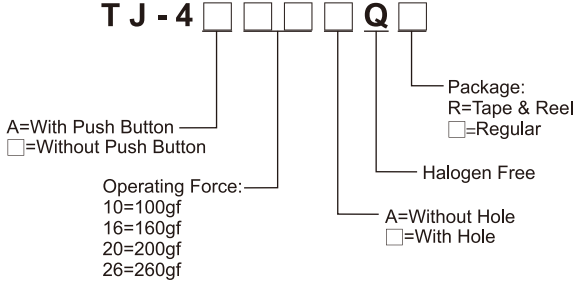

TACT SWITCH  
**TJ-4** SERIES

4.4x4.4 J Terminal SMT Type  
(H: 0.55mm)

**FEATURES**

- ※ Compact-sized 4.4x4.4mm
- ※ Low profile of 0.55mm height
- ※ Long operating life

**APPLICATION**

- ※ Smart phone
- ※ Digital camera, Medical
- ※ Portable electronic device

**HOW TO ORDER**

**CIRCUIT**

**PACKAGE**

<Tape & Reel>  
TJ-4: 8000 pcs

TACT SWITCH

**TJ-4**    **A**

P.C.B. LAYOUT

**TJ-4A**