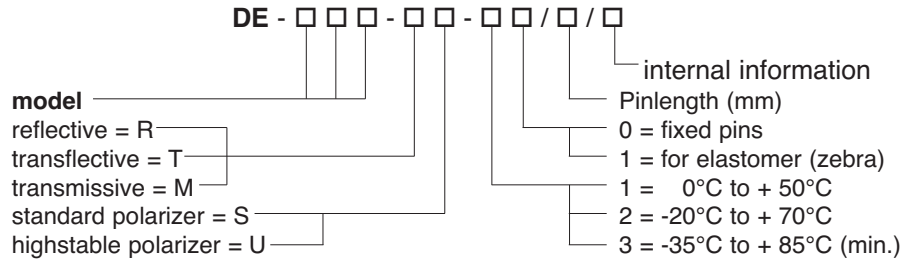

#### Example:

DE-113-RS-20/7,5 /M  
LCD 3-1/2 digits  
Digit height 12.7 mm  
Reflective  
Standard polarizer  
Extended temperature  
Fixed pins  
Pinlength 7.5 mm