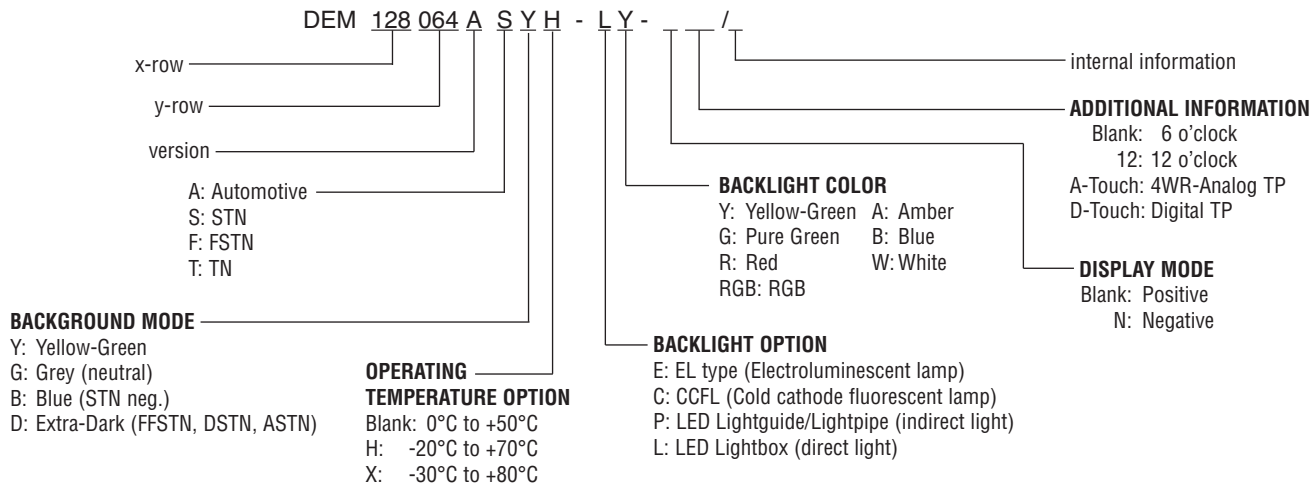

GRAPHIC MONOCHROME

ORDERING INFORMATION

X-ON Electronics

Largest Supplier of Electrical and Electronic Components

Click to view similar products for [LCD Graphic Display Modules & Accessories](#) category: