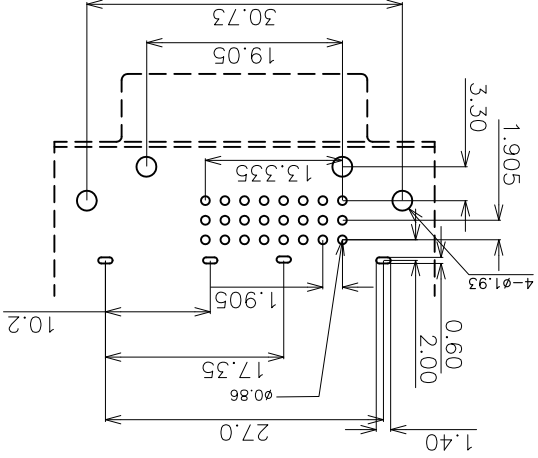

② CHARACTER (特征) :

D: DIP TYPE

③ POSITION (位数) :

24: 24PIN

④ COLOR OF HOUSING(本体颜色) :

H: GRAY COLOR

⑤ PLATING OF CONTACT(端子电镀) :

S1: Au 1u" PLATD AND Tin PLATD(半金亮锡)

⑥ PACKAGE(包装) :

Y: TRAY PACKAGE

⑦ PLATING OF SHELL(铁壳电镀) :

N4: Ni PLATD(有卤)

⑧ TYPE:

G: 带屏蔽2.0, 无螺丝

NO.	ITEM	QTY	DESCRIPTION	FINISH
1	HOUSING	1	PBT/PA66	GRAY
2	SHELL	1	SPCC	NI PLATED
3	PORTREPLICATOR	24	BRASS	GOLD FLASH
4	RIVET	2	COPPER ALLOY	NI PLATED
5	COVER	1	PBT/PA66	GRAY
6	BOARD LUCK	2	SPCC	Sn PLATED
7	SHIELDING CASE	1	SPCC	NI PLATED