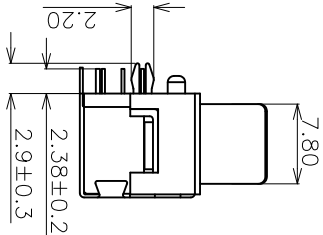

⑥ PACKAGE(包装) :

Y: TRAY PACKAGE

⑦ PLATING OF SHELL(铁壳电镀) :

N4: Ni PLATD(有卤)

⑧ TYPE:

G: 带屏蔽2.0, 无螺丝

NO.	ITEM	QTY	DESCRIPTION	FINISH
1	HOUSING	1	PBT/PA66	GRAY
2	SHELL	1	SPCC	NI PLATED
3	PORTREPLICATOR	24	BRASS	GOLD FLASH
4	RIVET	2	COPPER ALLOY	NI PLATED
5	COVER	1	PBT/PA66	GRAY
6	BOARD LUCK	2	SPCC	Sn PLATED
7	SHIELDING CASE	1	SPCC	NI PLATED