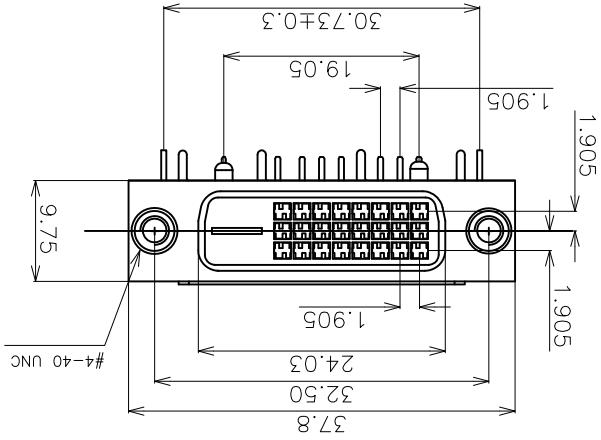

② CHARACTER (特征) :

D: DIP TYPE

③ POSITION (位数) :

24: 24PIN

④ COLOR OF HOUSING(本体颜色) :

H: GRAY COLOR

⑤ PLATING OF CONTACT(端子电镀) :

S1: Au 1u" PLATD AND Tin PLATD(半金亮锡)

⑥ PACKAGE(包装) :

Y: TRAY PACKAGE

⑦ PLATING OF SHELL(铁壳电镀) :

N4: Ni PLATD(有卤)

⑧ TYPE:

G: 带屏蔽2.0, 无螺丝

NO.	ITEM	QTY	DESCRIPTION	FINISH
1	HOUSING	1	PBT/PA66	GRAY
2	SHELL	1	SPCC	NI PLATED
3	PORTREPLICATOR	24	BRASS	GOLD FLASH
4	RIVET	2	COPPER ALLOY	NI PLATED
5	COVER	1	PBT/PA66	GRAY
6	BOARD LUCK	2	SPCC	Sn PLATED
7	SHIELDING CASE	1	SPCC	NI PLATED

GENERAL TOLERANCE UNLESS OTHERWISE NOTED

Angle ±5°

±0.50

±0.38

±0.25

±0.20

A4

**DLK** 德力康电子科技有限公司  
 DELIKANG ELECTRONICS TECHNOLOGY CO.,LTD