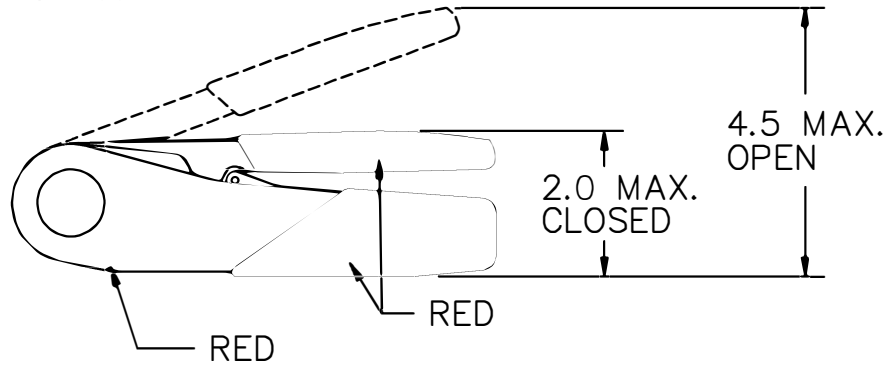

**UNCONTROLLED DOCUMENT
WILL NOT BE UPDATED**

REVISIONS				
REV. SYM.	E.C.O. NUMBER	DESCRIPTION	BY DATE	APP'D DATE
1		ORIGINAL RELEASE	TD 4-8-10	

Tool No.	2001-1	Wire
Gage	Go .032 No Go .036	20,22

Contacts: M39029/4-20-20
MS3192-20, M39029/5-20-20
MS3193-20, M83723/33-20
MS24254-20P, M83723/34-20
MS24255-20S