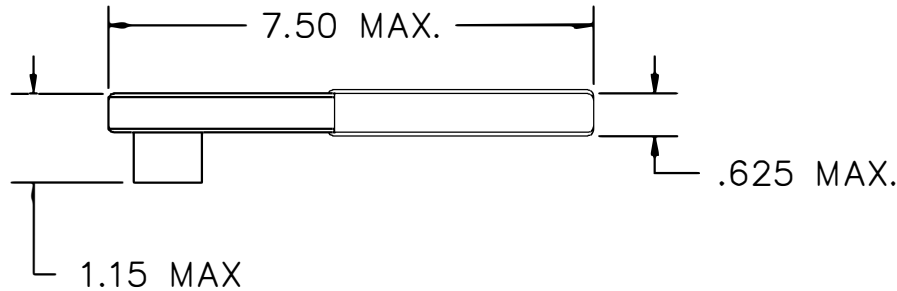

**UNCONTROLLED DOCUMENT
WILL NOT BE UPDATED**

REVISIONS				
REV. SYM.	E.C.O. NUMBER	DESCRIPTION	BY DATE	APP'D DATE
1		ORIGINAL RELEASE	TD 4-8-10	

Tool No.	2001-1	Wire
Gage	Go .032 No Go .036	20,22

Contacts: M39029/4-20-20
MS3192-20, M39029/5-20-20
MS3193-20, M83723/33-20
MS24254-20P, M83723/34-20
MS24255-20S

DO NOT SCALE DRAWING

DRN. <i>Tony Dilworth</i>	DATE 4-8-10
CHK'D.	DATE
APP'D.	DATE
APP'D.	DATE

NOTE:
THIS DRAWING IS AN OUTLINE DRAWING OF THE RESPECTIVE DMC PART NUMBER INDICATED. ACTUAL DMC PART NUMBER IS DRAWING NUMBER WITHOUT THE "-ENV" SUFFIX.