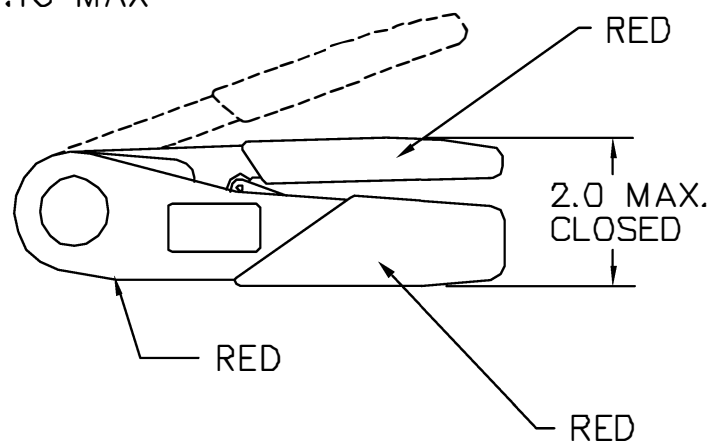

**UNCONTROLLED DOCUMENT
WILL NOT BE UPDATED**

REVISIONS				
REV. SYM.	E.C.O. NUMBER	DESCRIPTION	BY DATE	APP'D DATE
1		ORIGINAL RELEASE	AAM 1-5-99	RRR 1-5-99

Tool Part No. 2816-1
Gage Go .019 No-Go .024
Contacts: TROMPETER 150 AC LGE BDY CENTER P/S
Wire: MIL-C-17/176-00002

DATAPLATE

<p>RESTRICTED & CONFIDENTIAL</p> <p>CONFIDENTIAL PROPERTY OF DANIELS MANUFACTURING CORP. NOT TO BE DISCLOSED TO OTHERS, REPRODUCED OR USED FOR ANY OTHER PURPOSE, EXCEPT AS AUTHORIZED IN WRITING BY DANIELS MANUFACTURING. MUST BE RETURNED TO DANIELS MANUFACTURING CORP. ON COMPLETION OF ORDER OR OTHER PURPOSE FOR WHICH LENT.</p>	MATERIAL	ITEM	PART NO.	QTY.	DESCRIPTION/REMARKS
	HEAT TREAT	DRN.	A. MOO-YOUNG	DATE	 DANIELS MANUFACTURING CORP. ORLANDO, FLORIDA GAGE 11851
		CHK'D.	RRR	DATE	
	FINISH	APP'D.		DATE	TITLE
APP'D.			DATE	ENVELOPE DRAWING SPECIAL PURPOSE TOOL	
DO NOT SCALE DRAWING				WHERE USED:	
		SIZE	SCALE	CAD P/N	SHEET OF
		A	NTS	2816-1-ENV	1 1
		POSTING		P/N	REV.
				2816-1-ENV	1