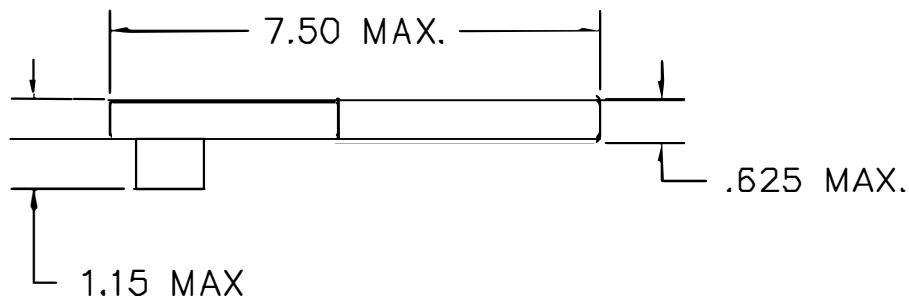

**UNCONTROLLED DOCUMENT
WILL NOT BE UPDATED**

REVISIONS				
REV. SYM.	E.C.O. NUMBER	DESCRIPTION	BY DATE	APP'D DATE
1		ORIGINAL RELEASE	AAM 1-5-99	RRR 1-5-99

Tool Part No. 2816-1
Gage Go .019 No-Go .024
Contacts: TROMPETER 150 AC LGE BDY CENTER P/S
Wire: MIL-C-17/176-00002