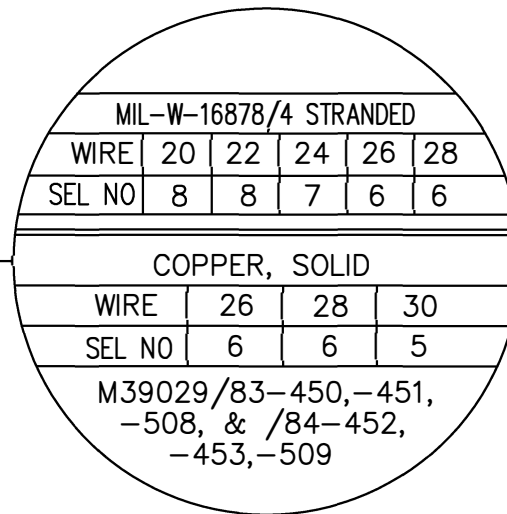

REVISIONS				
REV. SYM.	E.C.O. NUMBER	DESCRIPTION	BY DATE	APP'D DATE
2		REVISED DATAPLATE	AAM 9-8-97	DE 9-97

**UNCONTROLLED DOCUMENT
WILL NOT BE UPDATED**

NOTE: FOR USE WITH DANIELS CRIMP TOOL
P/N 39-000.

LOCATOR	
HOLE DIMENSIONS	ADDITIONAL FEATURES
Ø.073 ▽ 1.17 MIN.	└┘ Ø.093 ▽ .088

RESTRICTED & CONFIDENTIAL

CONFIDENTIAL PROPERTY OF DANIELS MANUFACTURING CORP. NOT TO BE DISCLOSED TO OTHERS, REPRODUCED OR USED FOR ANY OTHER PURPOSE, EXCEPT AS AUTHORIZED IN WRITING BY DANIELS MANUFACTURING. MUST BE RETURNED TO DANIELS MANUFACTURING CORP. ON COMPLETION OF ORDER OR OTHER PURPOSE FOR WHICH LENT.

DO NOT SCALE DRAWING

DRN. A. MOO-YOUNG	DATE 9-8-97	DMC DANIELS MANUFACTURING CORP. ORLANDO, FLORIDA CAGE 11851
CHK'D. DE	DATE 9-97	
APP'D.	DATE	
APP'D.	DATE	
NOTE: THIS DRAWING IS AN OUTLINE DRAWING OF THE RESPECTIVE DMC PART NUMBER INDICATED. ACTUAL DMC PART NUMBER IS DRAWING NUMBER WITHOUT THE "-ENV" SUFFIX.		TITLE POSITIONER ENVELOPE DRAWING (M22520/34-02)
WHERE USED:	SIZE A	SCALE NTS
	CAD P/N 39-102-ENV	SHEET OF 1 OF 1
POSTING	DWG. NO. 39-102-ENV	REV. 2