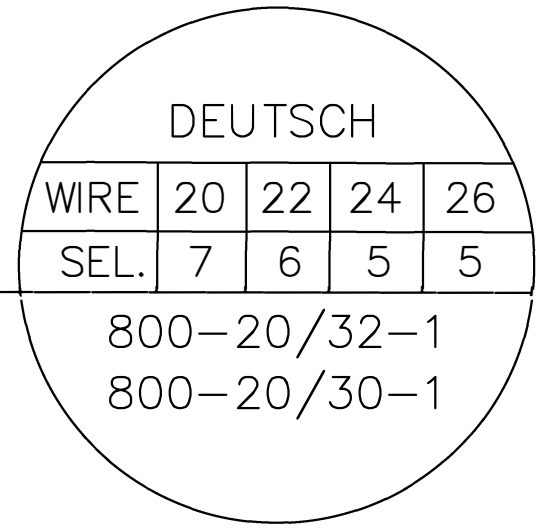

REVISIONS				
REV. SYM.	E.C.O. NUMBER	DESCRIPTION	BY DATE	APP'D DATE
1		ORIGINAL RELEASE	JWJ 5/4/03	RRR 5/4/03

**UNCONTROLLED DOCUMENT
WILL NOT BE UPDATED**

NOTE: FOR USE WITH DANIELS CRIMP TOOL MH860.

LOCATOR	
HOLE DIMENSIONS	ADDITIONAL FEATURES
ϕ .125 ∇ .175	/

DO NOT SCALE DRAWING

DRN.	J. JOYCE	DATE	5/4/03
CHK'D.	RRR	DATE	5/4/03
APP'D.		DATE	
APP'D.		DATE	
NOTE: THIS DRAWING IS AN OUTLINE DRAWING OF THE RESPECTIVE DMC PART NUMBER INDICATED. ACTUAL DMC PART NUMBER IS DRAWING NUMBER WITHOUT THE "-ENV" SUFFIX.			