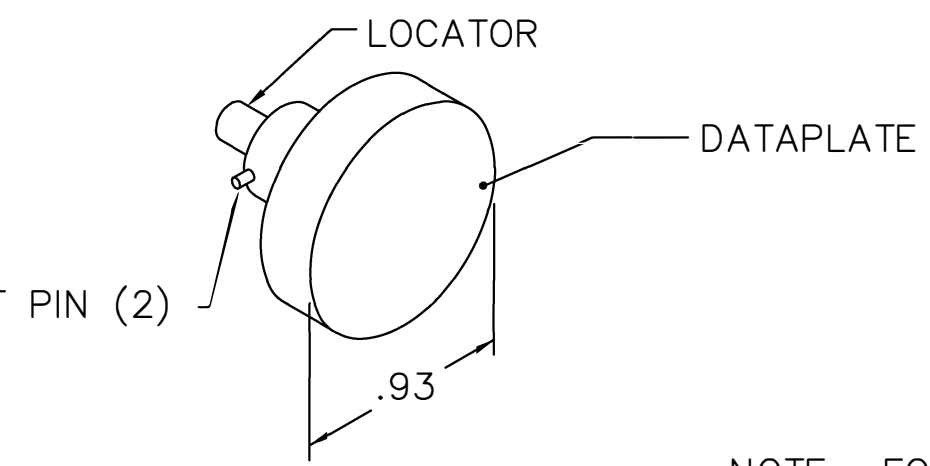

REVISIONS				
REV. SYM.	E.C.O. NUMBER	DESCRIPTION	BY DATE	APP'D DATE
1		ORIGINAL RELEASE	JWJ 5/4/03	RRR 5/4/03

**UNCONTROLLED DOCUMENT
WILL NOT BE UPDATED**

NOTE: FOR USE WITH DANIELS CRIMP TOOL MH860.

LOCATOR	
HOLE DIMENSIONS	ADDITIONAL FEATURES
ϕ .125 ∇ .175	/

DO NOT SCALE DRAWING

DRN.	J. JOYCE	DATE	5/4/03
CHK'D.	RRR	DATE	5/4/03
APP'D.		DATE	
APP'D.		DATE	
NOTE: THIS DRAWING IS AN OUTLINE DRAWING OF THE RESPECTIVE DMC PART NUMBER INDICATED. ACTUAL DMC PART NUMBER IS DRAWING NUMBER WITHOUT THE "-ENV" SUFFIX.			