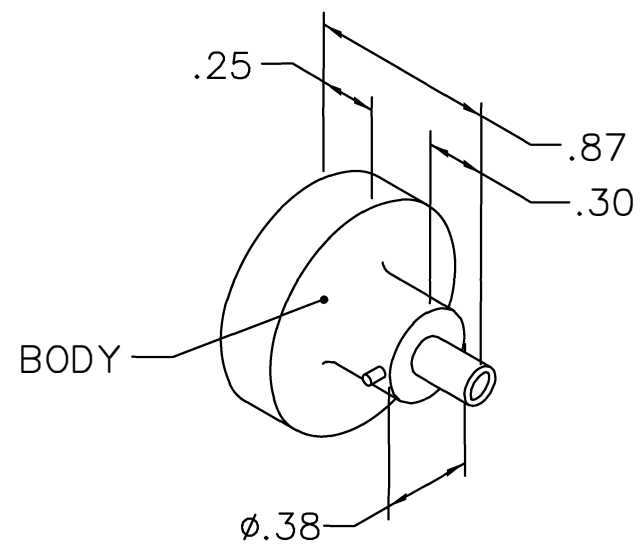

REVISIONS				
REV. SYM.	E.C.O. NUMBER	DESCRIPTION	BY DATE	APP'D DATE
1		ORIGINAL RELEASE	JWJ 5/4/03	RRR 5/4/03

**UNCONTROLLED DOCUMENT
WILL NOT BE UPDATED**

NOTE: FOR USE WITH DANIELS CRIMP TOOL MH860.

LOCATOR	
HOLE DIMENSIONS	ADDITIONAL FEATURES
ϕ .125 ∇ .175	/

DO NOT SCALE DRAWING

DRN.	J. JOYCE	DATE	5/4/03
CHK'D.	RRR	DATE	5/4/03
APP'D.		DATE	
APP'D.		DATE	
NOTE: THIS DRAWING IS AN OUTLINE DRAWING OF THE RESPECTIVE DMC PART NUMBER INDICATED. ACTUAL DMC PART NUMBER IS DRAWING NUMBER WITHOUT THE "-ENV" SUFFIX.			

DMC		DANIELS MANUFACTURING CORP. ORLANDO, FLORIDA CAGE 11851	
TITLE POSITIONER ENVELOPE DRAWING			
WHERE USED: MH860			
SIZE	SCALE	CAD P/N	SHEET OF
A	NTS	86-25-ENV	1 1
POSTING		DWG. NO.	REV.
		86-25-ENV	1