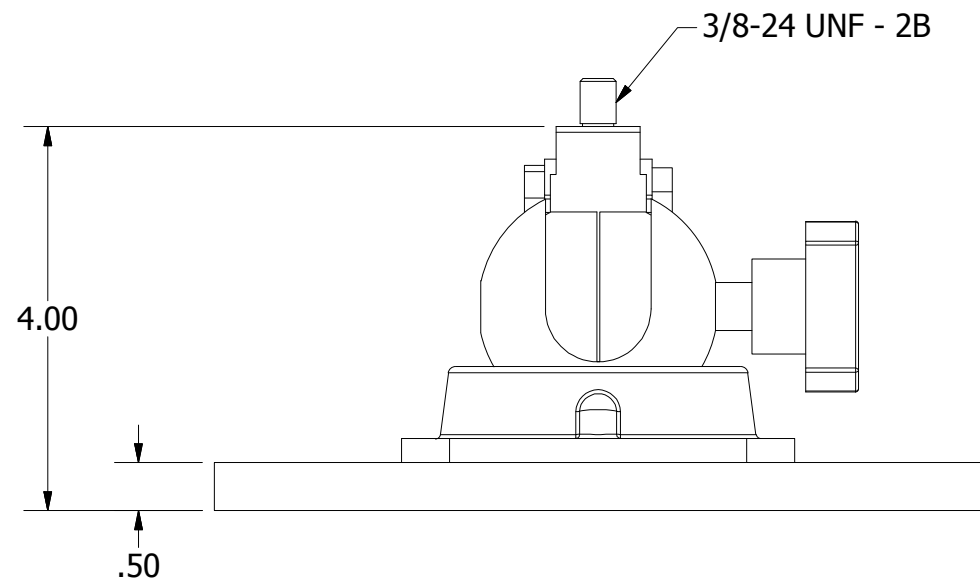

USERS MUST ASSURE THEY ARE USING THE CORRECT REVISION.

REVISION HISTORY						
REV	ECO NO.	DESCRIPTION	BY	DATE	APP'D BY	DATE
1		ORIGINAL RELEASE	K. KOONS	2/24/2015		

ISOMETRIC VIEW
SCALE 1 / 2

MATERIAL	ITEM	PART NO.	QTY.	DESCRIPTION / REMARKS
NA	DRN. TONY DILWORTH CHK'D. KIRK C KOONS	DATE 12/1/2009 DATE 2/24/2015		DMC DANIELS MANUFACTURING CORP. ORLANDO, FLORIDA CAGE 11851
HEAT TREAT	NA	NOTE: THIS DRAWING IS AN OUTLINE DRAWING OF THE RESPECTIVE DMC PART NUMBER INDICATED. ACTUAL DMC PART NUMBER IS CAD PART NUMBER WITHOUT THE "-ENV" SUFFIX		TITLE ADJUSTABLE BASE MOUNT ENVELOPE DRAWING
FINISH	NA			WHERE USED: SIZE B
			SCALE 1 / 2	CAD P/N BM-2A-ENV DWG. NO. BM-2A
			SHEET 1 OF 1	REV. 1