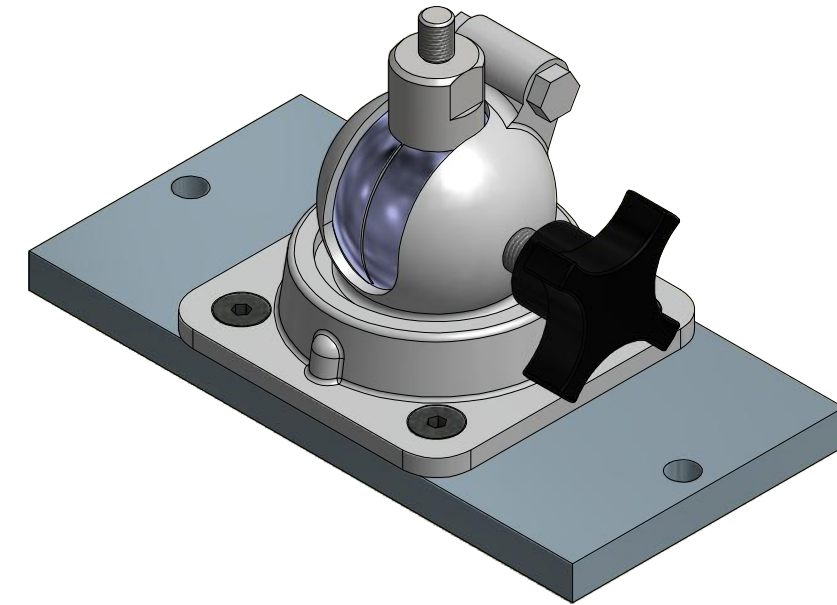

USERS MUST ASSURE THEY ARE USING THE CORRECT REVISION.

REVISION HISTORY						
REV	ECO NO.	DESCRIPTION	BY	DATE	APP'D BY	DATE
1		ORIGINAL RELEASE	K. KOONS	2/24/2015		

ISOMETRIC VIEW
SCALE 1 / 2

MATERIAL	ITEM	PART NO.	QTY.	DESCRIPTION / REMARKS
NA	DRN. TONY DILWORTH CHK'D. KIRK C KOONS	DATE 12/1/2009 DATE 2/24/2015		DMC DANIELS MANUFACTURING CORP. ORLANDO, FLORIDA CAGE 11851
HEAT TREAT	NA	NOTE: THIS DRAWING IS AN OUTLINE DRAWING OF THE RESPECTIVE DMC PART NUMBER INDICATED. ACTUAL DMC PART NUMBER IS CAD PART NUMBER WITHOUT THE "-ENV" SUFFIX		TITLE ADJUSTABLE BASE MOUNT ENVELOPE DRAWING
FINISH	NA			WHERE USED: SIZE B
			SCALE 1 / 2	CAD P/N BM-2A-ENV DWG. NO. BM-2A
			SHEET 1 OF 1	REV. 1

CREATED FROM AN INVENTOR MODEL.
CHANGES MUST BE REFLECTED IN THE 3D PART

DO NOT SCALE DRAWING

X-ON Electronics

Largest Supplier of Electrical and Electronic Components

Click to view similar products for [Bench Top Tools](#) category: