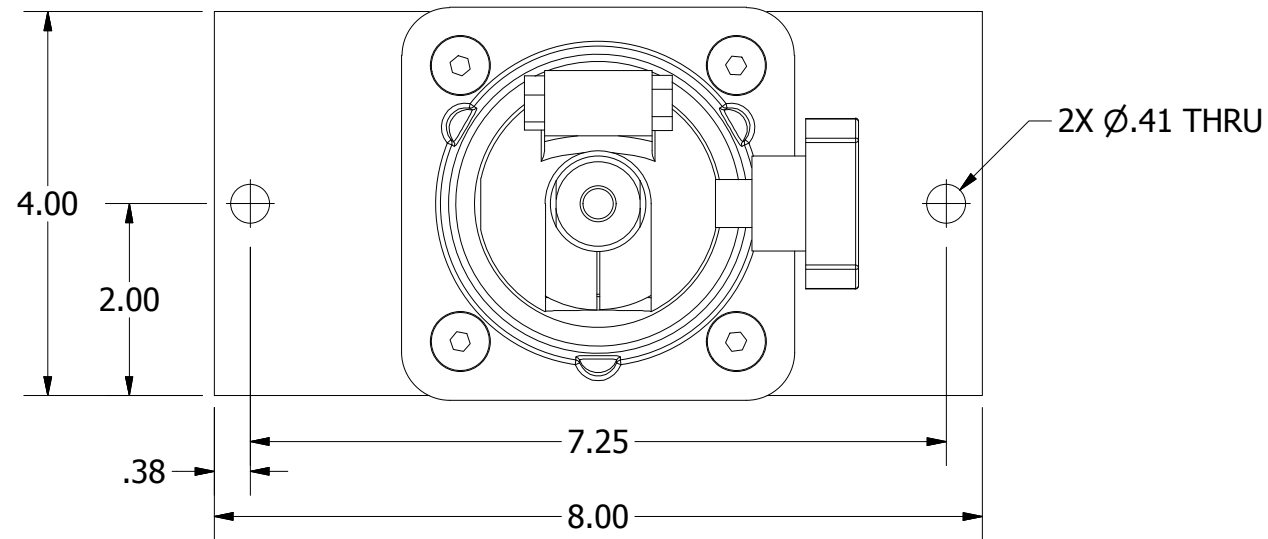

USERS MUST ASSURE THEY ARE USING THE CORRECT REVISION.

REVISION HISTORY						
REV	ECO NO.	DESCRIPTION	BY	DATE	APP'D BY	DATE
1		ORIGINAL RELEASE	K. KOONS	2/24/2015		

ISOMETRIC VIEW
SCALE 1 / 2

MATERIAL	ITEM	PART NO.	QTY.	DESCRIPTION / REMARKS
NA	DRN. TONY DILWORTH CHK'D. KIRK C KOONS	DATE 12/1/2009 DATE 2/24/2015		DMC DANIELS MANUFACTURING CORP. ORLANDO, FLORIDA CAGE 11851
HEAT TREAT	NA	NOTE: THIS DRAWING IS AN OUTLINE DRAWING OF THE RESPECTIVE DMC PART NUMBER INDICATED. ACTUAL DMC PART NUMBER IS CAD PART NUMBER WITHOUT THE "-ENV" SUFFIX		TITLE ADJUSTABLE BASE MOUNT ENVELOPE DRAWING
FINISH	NA			WHERE USED: SIZE B
			SCALE 1 / 2	CAD P/N BM-2A-ENV DWG. NO. BM-2A
			SHEET 1 OF 1	REV. 1