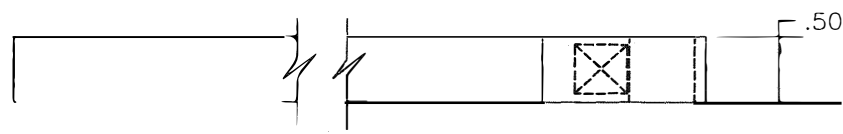

REV. SYM.	E.C.O. NUMBER	REVISIONS		BY DATE	APP'D DATE
		DESCRIPTION			
1		ORIGINAL RELEASE		JWJ 10/27/99	RRR 10/27/99

**UNCONTROLLED DOCUMENT
WILL NOT BE UPDATED**
 DIMENSIONS IN INCHES - UNLESS OTHERWISE SPECIFIED

1. COLOR: BLACK.

NOTES:

<p>RESTRICTED & CONFIDENTIAL CONFIDENTIAL PROPERTY OF DANIELS MANUFACTURING CORP. NOT TO BE DISCLOSED TO OTHERS, REPRODUCED OR USED FOR ANY OTHER PURPOSE, EXCEPT AS AUTHORIZED IN WRITING BY DANIELS MANUFACTURING. MUST BE RETURNED TO DANIELS MANUFACTURING CORP. ON COMPLETION OF ORDER OR OTHER PURPOSE FOR WHICH LENT.</p>	<p>MATERIAL</p> <hr/> <p>HEAT TREAT</p> <hr/> <p>FINISH</p>	<p>ITEM PART NO. QTY. DESCRIPTION/REMARKS</p> <p>DRN. J. JOYCE DATE 10/27/99</p> <p>CHK'D. RRR DATE 10/27/99</p> <p>APP'D. DATE</p> <p>APP'D. DATE</p>	<p>DMC DANIELS MANUFACTURING CORP. ORLANDO, FLORIDA CAGE 11851</p>	<p>TITLE REPLACEMENT STRAP .50 WIDE ENVELOPE DRAWING</p>														
<p>DO NOT SCALE DRAWING</p>		<p>NOTE: THIS DRAWING IS AN OUTLINE DRAWING OF THE RESPECTIVE DMC PART NUMBER INDICATED. ACTUAL DMC PART NUMBER IS DRAWING NUMBER WITHOUT THE "-ENV" SUFFIX.</p>		<p>WHERE USED:</p> <table border="1" style="width: 100%; border-collapse: collapse;"> <tr> <th>SIZE</th> <th>SCALE</th> <th>CAD P/N</th> <th>SHEET</th> <th>OF</th> </tr> <tr> <td>B</td> <td>NTS</td> <td>BT-A-6010-ENV</td> <td>1</td> <td>1</td> </tr> </table> <p>POSTING</p> <table border="1" style="width: 100%; border-collapse: collapse;"> <tr> <th>DWG. NO.</th> <th>REV.</th> </tr> <tr> <td>BT-A-6010-ENV</td> <td>1</td> </tr> </table>	SIZE	SCALE	CAD P/N	SHEET	OF	B	NTS	BT-A-6010-ENV	1	1	DWG. NO.	REV.	BT-A-6010-ENV	1
SIZE	SCALE	CAD P/N	SHEET	OF														
B	NTS	BT-A-6010-ENV	1	1														
DWG. NO.	REV.																	
BT-A-6010-ENV	1																	