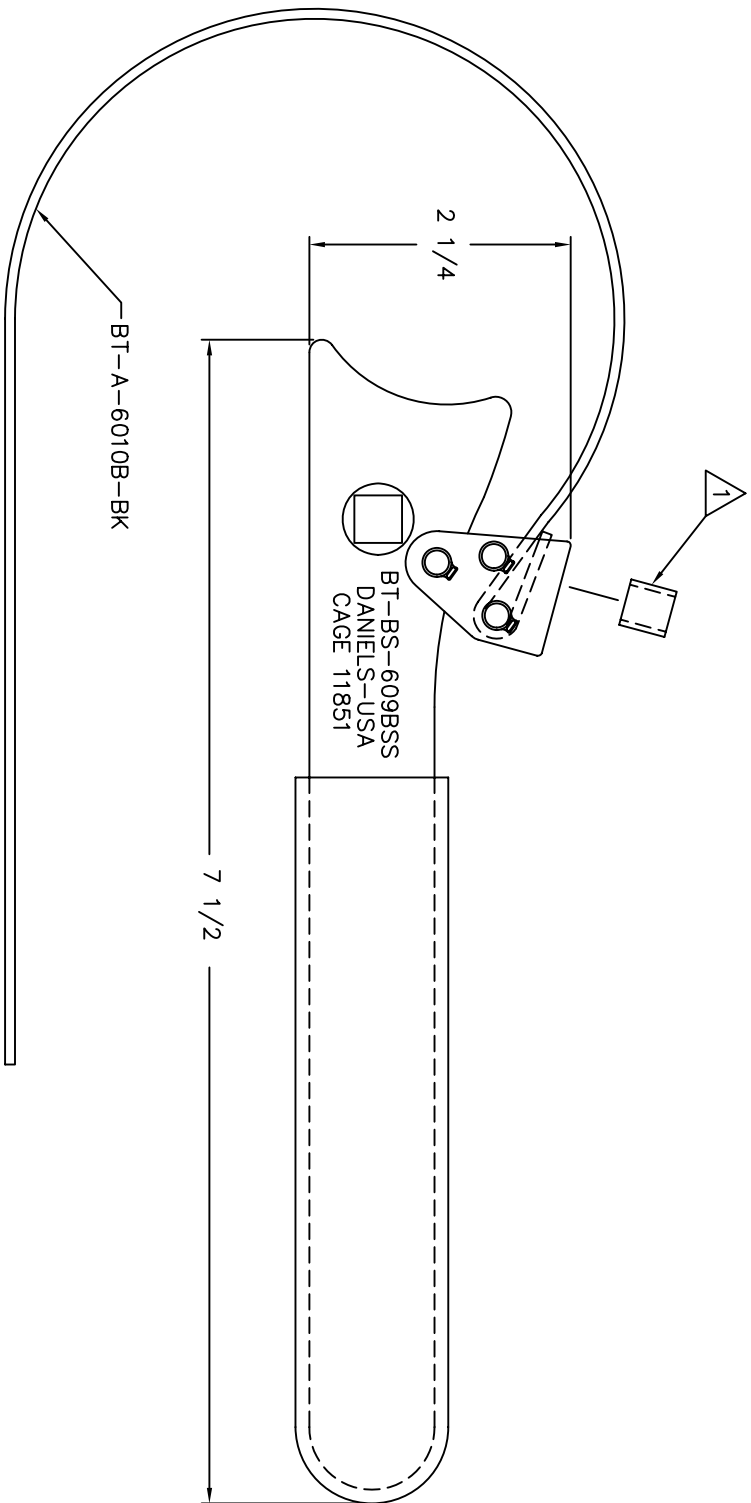

REVISIONS				
REV. SYMB.	E.C.O. NUMBER	DESCRIPTION	BY DATE	APP'D DATE
1		ORIGINAL RELEASE	JMJ 1/8/02	RRR 1/8/02

**UNCONTROLLED DOCUMENT
WILL NOT BE UPDATED**

1. TIGHTEN SET SCREW BY HAND BUT DO NOT OVERTIGHTEN.

NOTES:

RESTRICTED & CONFIDENTIAL CONFERENTIAL PROPERTY OF DANIELS MANUFACTURING CORP. NOT TO BE DISCLOSED TO OTHERS, REPRODUCED OR USED FOR ANY OTHER PURPOSE, EXCEPT AS AUTHORIZED IN WRITING BY DANIELS MANUFACTURING. MUST BE RETURNED TO DANIELS MANUFACTURING FOR REPRODUCTION OF ORDER OR OTHER PURPOSE FOR WHICH LENT.		MATERIAL		ITEM		PART NO.		QTY.		DESCRIPTION/REMARKS	
		FINISH		DRN. J. JOYCE CHK'D. RRR APP'D. DATE		DATE 1/8/02 DATE 1/8/02				DANIELS MANUFACTURING CORP. ORLANDO, FLORIDA CAGE 11851	
DO NOT SCALE DRAWING		HEAT TREAT		APP'D. DATE		NOTE: THIS DRAWING IS AN OUTLINE DRAWING OF THE RESPECTIVE DIMC PART NUMBER INDICATED. ACTUAL DIMC PART NUMBER WITHOUT THE "-ENV" SUFFIX.		WHERE USED: SIZE SCALE B NTS		SHEET 1 OF 1	
		TITLE STRAP WRENCH ASSEMBLY ENVELOPE DRAWING		DATE		CAD P/N BT-BS-609BSS-ENV		DWC NO. BT-BS-609BSS-ENV		REV. 1	