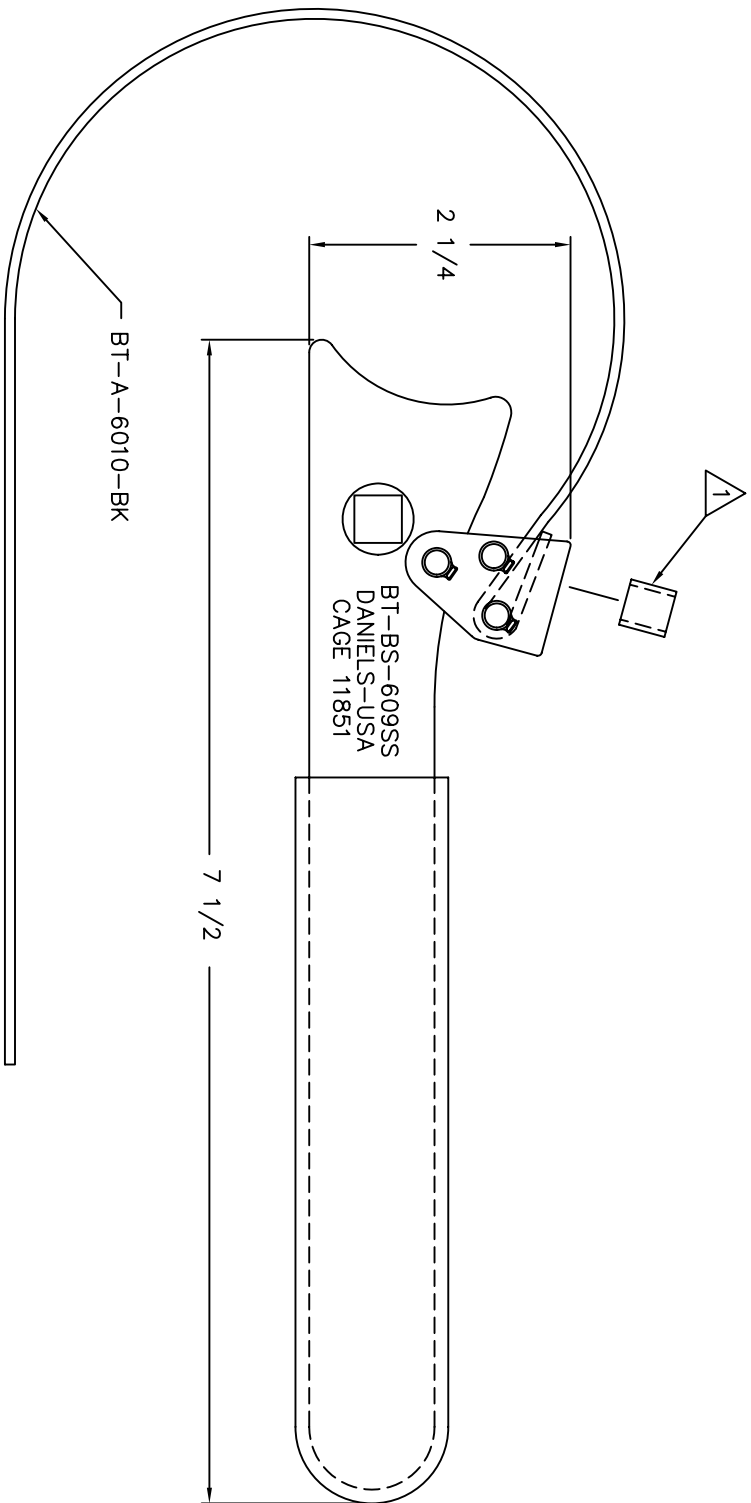

REVISIONS				
REV. SYMB.	E.C.O. NUMBER	DESCRIPTION	BY DATE	APP'D DATE
1		ORIGINAL RELEASE	JMM 6/7/01 RRR 6/7/01	RRR 6/7/01

**UNCONTROLLED DOCUMENT
WILL NOT BE UPDATED**

1. TIGHTEN SET SCREW BY HAND BUT DO NOT OVERTIGHTEN.

NOTES:

RESTRICTED & CONFIDENTIAL CONCEPTUAL PROPERTY OF DANIELS MANUFACTURING CORP. NOT TO BE DISCLOSED TO OTHERS, REPRODUCED OR USED FOR ANY OTHER PURPOSE, EXCEPT AS AUTHORIZED IN WRITING BY DANIELS MANUFACTURING. MUST BE RETURNED TO DANIELS MANUFACTURING FOR REPRODUCTION OF ORDER OR OTHER PURPOSE FOR WHICH LENT.		MATERIAL		
		HEAT TREAT		
FINISH				
DO NOT SCALE DRAWING		ITEM	PART NO.	DATE
		DRN. J. JOYCE	6/7/01	
		CHK'D. RRR	6/6/01	
		APP'D.	DATE	
		APP'D.	DATE	
		NOTE: THIS DRAWING IS AN OUTLINE DRAWING OF THE RESPECTIVE DIMC PART NUMBER INDICATED. ACTUAL DIMC PART NUMBER WITHOUT THE "-ENV" SUFFIX.		
		QTY.	DESCRIPTION/REMARKS	
			DANIELS MANUFACTURING CORP. ORLANDO, FLORIDA CAGE 11851	
		TITLE	STRAP WRENCH ASSEMBLY ENVELOPE DRAWING	
		WHERE USED:	CAD P/N	SHEET 1 OF 1
		SIZE B	BT-BS-609SS-ENV	1
		SCALE NTS	DWG. NO.	REV. 1
		POSTING	BT-BS-609SS-ENV	