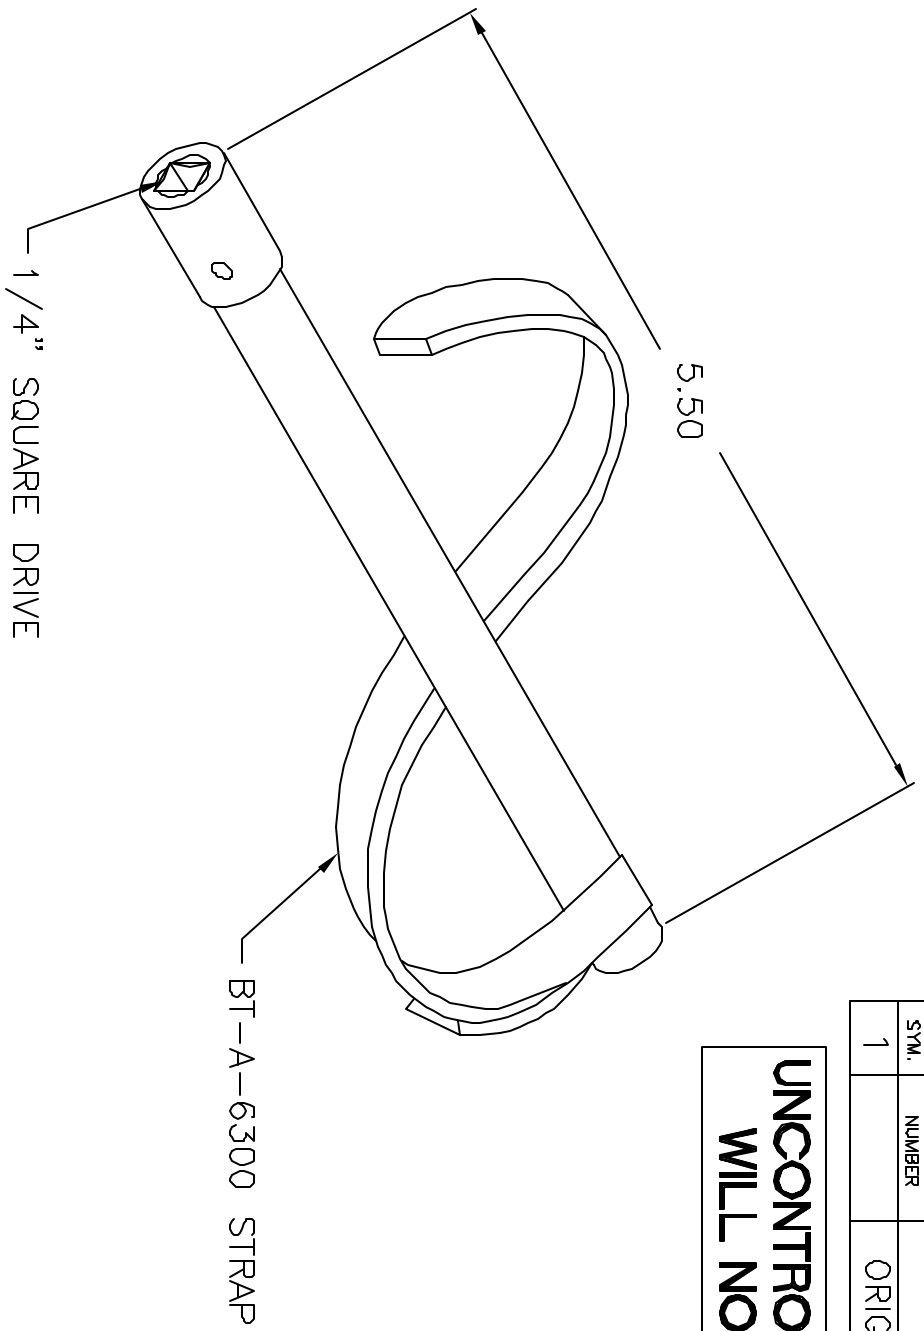

REVISIONS				
REV. SYM.	E.C.O. NUMBER	DESCRIPTION	BY DATE	APP'D DATE
1		ORIGINAL RELEASE	JWJ 7/10/01	RRR 7/10/01

**UNCONTROLLED DOCUMENT
WILL NOT BE UPDATED**

MATERIAL	ITEM	PART NO.	QTY.	DESCRIPTION/REMARKS																
HEAT TREAT	DRN. J. JOYCE CHK'D. RRR	DATE 7/10/01 DATE 7/10/01																		
FINISH	APP'D.	DATE																		
<p>RESTRICTED & CONFIDENTIAL</p> <p>CONFIDENTIAL PROPERTY OF DANIELS MANUFACTURING CORP. NOT TO BE DISCLOSED TO OTHERS, REPRODUCED OR USED FOR ANY OTHER PURPOSE EXCEPT AS AUTHORIZED IN WRITING BY DANIELS MANUFACTURING. MUST BE RETURNED TO DANIELS MANUFACTURING CORP. ON COMPLETION OF ORDER OR OTHER PURPOSES FOR WHICH LENT.</p>																				
<p>DO NOT SCALE DRAWING</p>																				
<p>DMC DANIELS MANUFACTURING CORP. ORLANDO, FLORIDA CAGE 11851</p>																				
<p>TITLE: 90° STRAP WRENCH ENVELOPE DRAWING</p> <p>WHERE USED:</p> <table border="1"> <tr> <td>SIZE</td> <td>SCALE</td> <td>CAD P/N</td> <td>SHEET OF</td> </tr> <tr> <td>A</td> <td>NTS</td> <td>BT-BS-630-ENV</td> <td>1 1</td> </tr> <tr> <td>POSTING</td> <td></td> <td>P/N</td> <td>REV.</td> </tr> <tr> <td></td> <td></td> <td>BT-BS-630-ENV</td> <td>1</td> </tr> </table>					SIZE	SCALE	CAD P/N	SHEET OF	A	NTS	BT-BS-630-ENV	1 1	POSTING		P/N	REV.			BT-BS-630-ENV	1
SIZE	SCALE	CAD P/N	SHEET OF																	
A	NTS	BT-BS-630-ENV	1 1																	
POSTING		P/N	REV.																	
		BT-BS-630-ENV	1																	