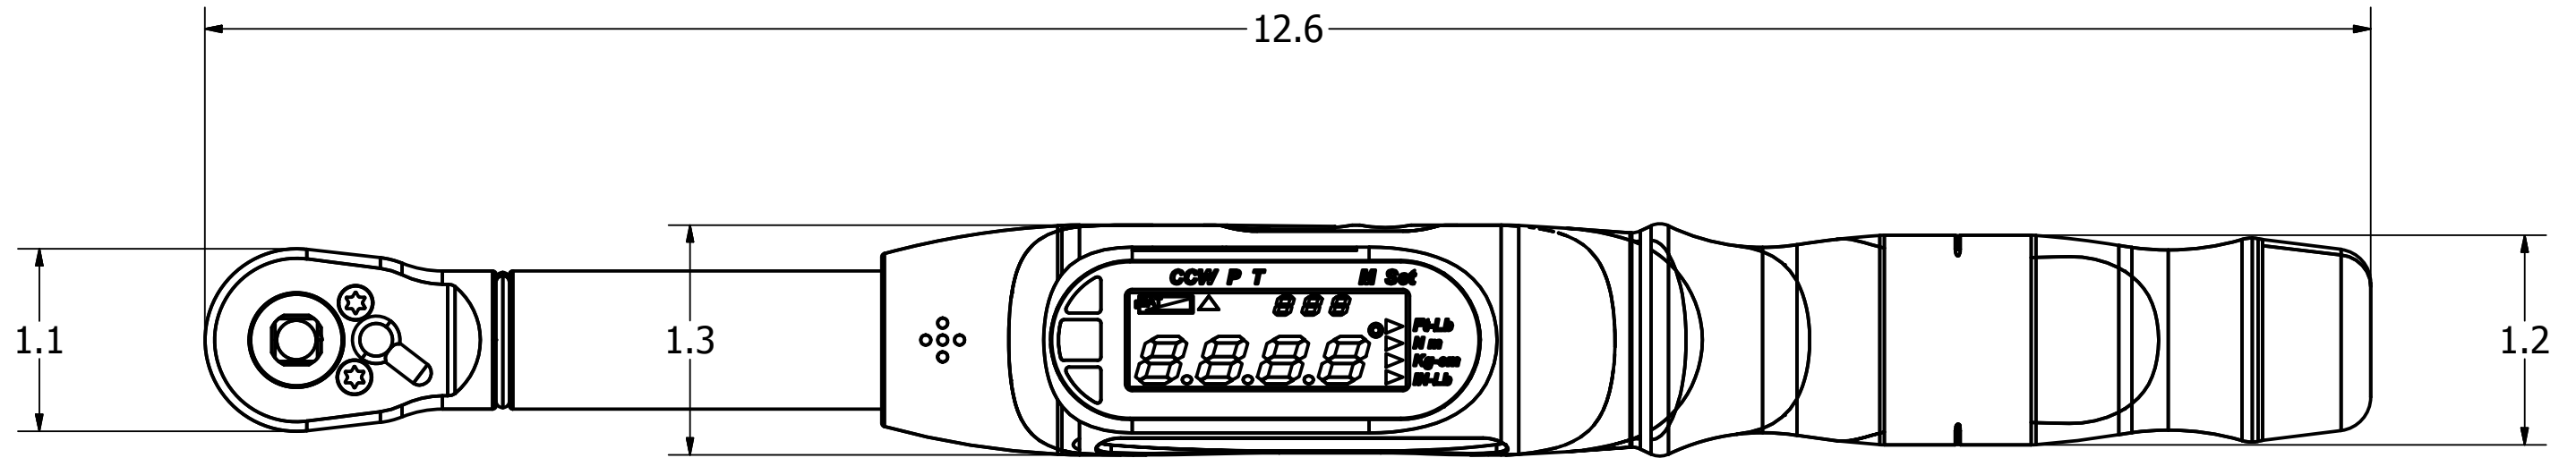

USERS MUST ASSURE THEY ARE USING THE CORRECT REVISION.

REVISIONS

REV	ECO NO.	DESCRIPTION	BY	DATE	APP'D BY	DATE
A	NA	ORIGINAL RELEASE	ENF	2/7/2014	RRR	2/7/2014

DUAL 3/8" DRIVES

MATERIAL	ITEM	PART NO.	QTY.	DESCRIPTION / REMARKS
NA	DRN. ERIKF CHK'D. RRR	DATE 7/16/2013 DATE 2/7/2014		 DANIELS MANUFACTURING CORP. ORLANDO, FLORIDA CAGE 11851
HEAT TREAT	APP'D. ENF APP'D. RRR	DATE 2/7/2014 DATE 2/7/2014		
FINISH	NA			
RESTRICTED & CONFIDENTIAL CONFIDENTIAL PROPERTY OF DANIELS MANUFACTURING CORP. NOT TO BE DISCLOSED TO OTHERS. REPRODUCTION OR USED FOR ANY OTHER PURPOSE EXCEPT AS AUTHORIZED IN WRITING BY DANIELS MANUFACTURING. MUST BE RETURNED TO DANIELS MANUFACTURING CORP. ON COMPLETION OF ORDER OR PURPOSES FOR WHICH LENT. CREATED FROM AN INVENTOR MODEL. CHANGES MUST BE REFLECTED IN THE 3D PART DO NOT SCALE DRAWING				TITLE <b>DIGITAL TORQUE WRENCH 15-300 IN-LBS</b> WHERE USED: SIZE <b>B</b> SCALE <b>1:1</b> CAD P/N <b>BT-ST-301D-ENV</b> SHEET <b>1 OF 1</b> POSTING DWG. NO. <b>BT-ST-301D-ENV</b> REV. <b>A</b>

NOTE:  
THIS DRAWING IS AN OUTLINE DRAWING OF THE RESPECTIVE DMC PART NUMBER INDICATED. ACTUAL DMC PART NUMBER IS DRAWING NUMBER WITHOUT THE "-ENV" SUFFIX