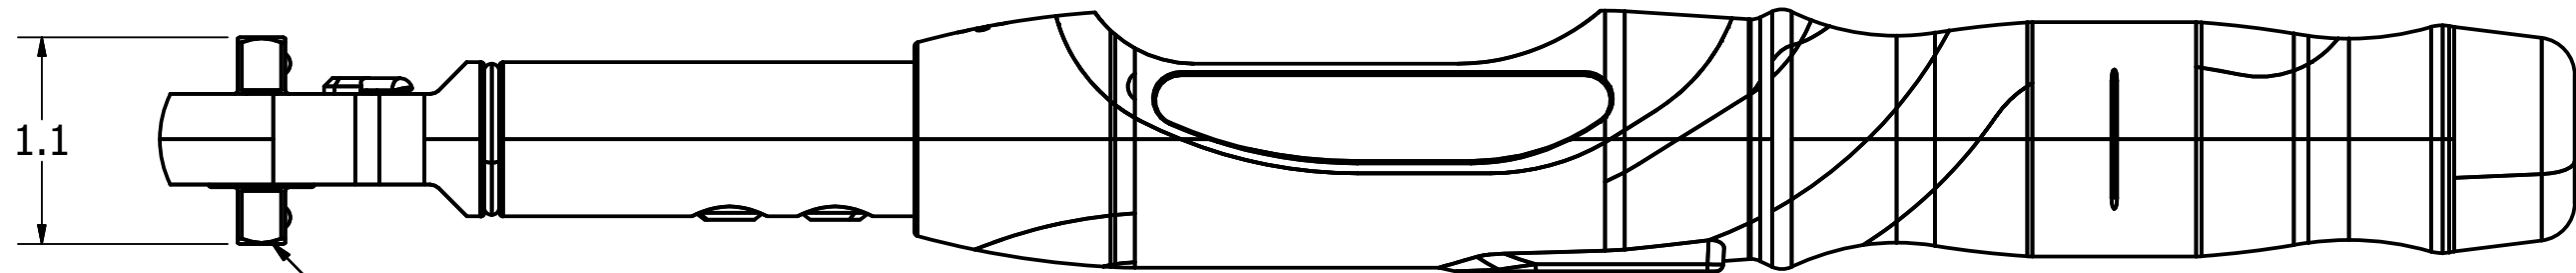

USERS MUST ASSURE THEY ARE USING THE CORRECT REVISION.

REVISIONS

REV	ECO NO.	DESCRIPTION	BY	DATE	APP'D BY	DATE
A	NA	ORIGINAL RELEASE	ENF	2/7/2014	RRR	2/7/2014

DUAL 3/8" DRIVES

MATERIAL	ITEM	PART NO.	QTY.	DESCRIPTION / REMARKS
NA	DRN. ERIKF CHK'D. RRR	DATE 7/16/2013 DATE 2/7/2014		 DANIELS MANUFACTURING CORP. ORLANDO, FLORIDA CAGE 11851
HEAT TREAT	APP'D. ENF APP'D. RRR	DATE 2/7/2014 DATE 2/7/2014		
FINISH	NA			
RESTRICTED & CONFIDENTIAL CONFIDENTIAL PROPERTY OF DANIELS MANUFACTURING CORP. NOT TO BE DISCLOSED TO OTHERS. REPRODUCTION OR USED FOR ANY OTHER PURPOSE EXCEPT AS AUTHORIZED IN WRITING BY DANIELS MANUFACTURING. MUST BE RETURNED TO DANIELS MANUFACTURING CORP. ON COMPLETION OF ORDER OR PURPOSES FOR WHICH LENT. CREATED FROM AN INVENTOR MODEL. CHANGES MUST BE REFLECTED IN THE 3D PART DO NOT SCALE DRAWING				TITLE <b>DIGITAL TORQUE WRENCH 15-300 IN-LBS</b> WHERE USED: SIZE <b>B</b> SCALE <b>1:1</b> CAD P/N <b>BT-ST-301D-ENV</b> SHEET <b>1 OF 1</b> POSTING DWG. NO. <b>BT-ST-301D-ENV</b> REV. <b>A</b>

NOTE:  
THIS DRAWING IS AN OUTLINE DRAWING OF THE RESPECTIVE DMC PART NUMBER INDICATED. ACTUAL DMC PART NUMBER IS DRAWING NUMBER WITHOUT THE "-ENV" SUFFIX