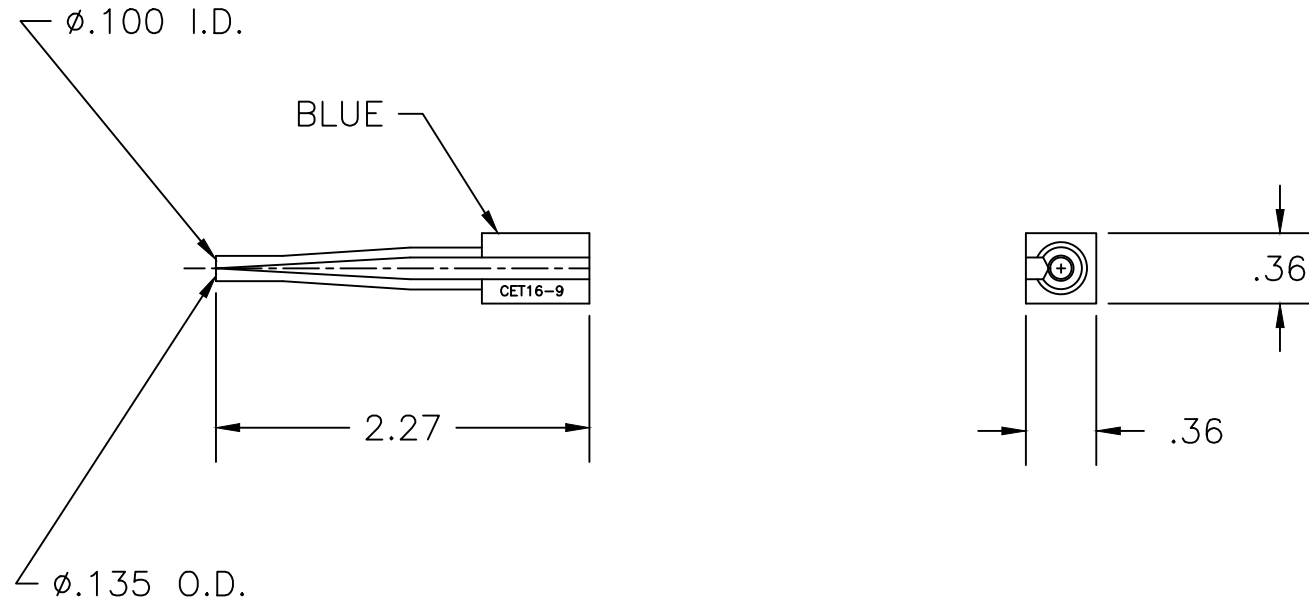

USERS MUST ENSURE CORRECT REVISION

REVISIONS				
REV. SYM.	E.C.O. NUMBER	DESCRIPTION	BY DATE	APP'D DATE
1		ORIGINAL RELEASE	JWJ 8/9/01	RRR 8/9/01
2		CHANGED COLOR	ENF 4-21-14	RRR 4-21-14

<p>RESTRICTED & CONFIDENTIAL</p> <p>CONFIDENTIAL PROPERTY OF DANIELS MANUFACTURING CORP. NOT TO BE DISCLOSED TO OTHERS, REPRODUCED OR USED FOR ANY OTHER PURPOSE, EXCEPT AS AUTHORIZED IN WRITING BY DANIELS MANUFACTURING. MUST BE RETURNED TO DANIELS MANUFACTURING CORP. ON COMPLETION OF ORDER OR OTHER PURPOSE FOR WHICH LENT.</p>	MATERIAL	ITEM	PART NO.	QTY.	DESCRIPTION/REMARKS			
	HEAT TREAT	DRN.	J. JOYCE	DATE	8/9/01			
		CHK'D.	RRR	DATE	8/9/01			
	FINISH	APP'D.	DATE	<p>DMC DANIELS MANUFACTURING CORP. ORLANDO, FLORIDA CAGE 11851</p> <p>TITLE REMOVAL TOOL ENVELOPE DRAWING</p> <p>WHERE USED:</p>				
APP'D.		DATE						
DO NOT SCALE DRAWING	NOTE:		SIZE		SCALE	CAD P/N	SHEET	OF
	THIS DRAWING IS AN OUTLINE DRAWING OF THE RESPECTIVE DMC PART NUMBER INDICATED. ACTUAL DMC PART NUMBER IS DRAWING NUMBER WITHOUT THE "-ENV" SUFFIX.		A		NTS	CET16-9-ENV	1	1
			POSTING		DWG. NO.	CET16-9-ENV	REV.	2