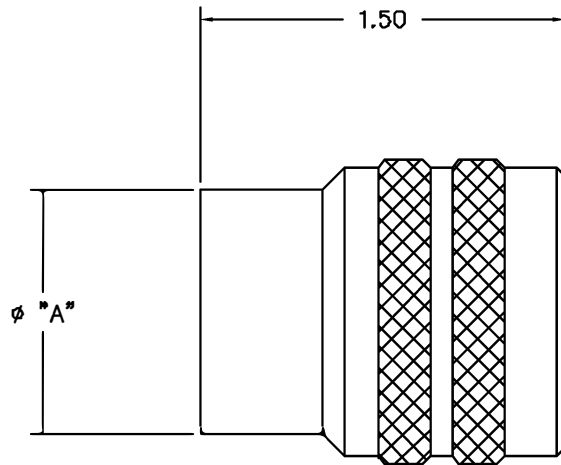

REVISIONS				
REV. STN.	E.C.O. NUMBER	DESCRIPTION	BY DATE	APP'D DATE
1		ORIGINAL RELEASE	D.A.B. 10-20-87	DE 10-87

CM264-24	1.503	1.750	3/8	ALL
CM264-22	1.378	1.625	3/8	ALL
CM264-20	1.253	1.500	3/8	ALL
CM264-18	1.129	1.375	3/8	ALL
CM264-16	1.003	1.250	1/4	ALL
CM264-14	.878	1.125	1/4	ALL
CM264-12	.754	1.000	1/4	ALL
CM264-10	.595	.875	1/4	ALL
CM264-8	.474	.812	1/4	ALL
PART NO.	DIM. "A"	DIM. "B"	DIM. "C"	KEYING POSITIONS

**UNCONTROLLED DOCUMENT
WILL NOT BE UPDATED**

RESTRICTED & CONFIDENTIAL CONFIDENTIAL PROPERTY OF DANIELS MANUFACTURING CORP. NOT TO BE DISCLOSED TO OTHERS, REPRODUCED OR USED FOR ANY OTHER PURPOSE, EXCEPT AS AUTHORIZED IN WRITING BY DANIELS MANUFACTURING. MUST BE RETURNED TO DANIELS MANUFACTURING CORP. ON COMPLETION OF ORDER OR OTHER PURPOSE FOR WHICH LENT.	MATERIAL	ITEM	PART NO.	QTY.	DESCRIPTION/REMARKS	
	HEAT TREAT	DRN	D.DEPAIVA	DATE	10/20/87	
		CHKD	DE	DATE	10/87	
	FINISH	APPL		DATE		DMC DANIELS MANUFACTURING CORP. ORLANDO, FLORIDA CAGE 11851 TITLE ADAPTOR TOOL MIL-C-26482 SERIES 1 & 2 ENVELOPE DRAWING
APPL			DATE			
DO NOT SCALE DRAWING	SIZE	SCALE	CAD P/N	SHEET	OF	
	B	2X	CM-5-264-ENV	1	1	
	POSTING	P/N	REV.			
		CM-S-264-ENV	1			