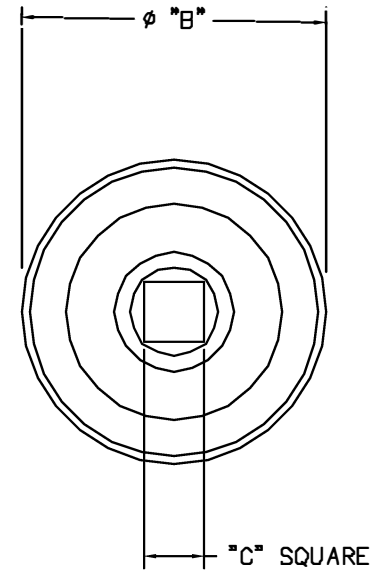

REVISIONS				
REV. STN.	E.C.O. NUMBER	DESCRIPTION	BY DATE	APP'D DATE
1		ORIGINAL RELEASE	D.A.B. 10-20-87	DE 10-87

CM264-24	1.503	1.750	3/8	ALL
CM264-22	1.378	1.625	3/8	ALL
CM264-20	1.253	1.500	3/8	ALL
CM264-18	1.129	1.375	3/8	ALL
CM264-16	1.003	1.250	1/4	ALL
CM264-14	.878	1.125	1/4	ALL
CM264-12	.754	1.000	1/4	ALL
CM264-10	.595	.875	1/4	ALL
CM264-8	.474	.812	1/4	ALL
PART NO.	DIM. "A"	DIM. "B"	DIM. "C"	KEYING POSITIONS

**UNCONTROLLED DOCUMENT
WILL NOT BE UPDATED**

RESTRICTED & CONFIDENTIAL CONFIDENTIAL PROPERTY OF DANIELS MANUFACTURING CORP. NOT TO BE DISCLOSED TO OTHERS, REPRODUCED OR USED FOR ANY OTHER PURPOSE, EXCEPT AS AUTHORIZED IN WRITING BY DANIELS MANUFACTURING. MUST BE RETURNED TO DANIELS MANUFACTURING CORP. ON COMPLETION OF ORDER OR OTHER PURPOSE FOR WHICH LENT.	MATERIAL	ITEM	PART NO.	QTY.	DESCRIPTION/REMARKS	
	HEAT TREAT	DRN	D.DEPAIVA	DATE	10/20/87	
		CHKD	DE	DATE	10/87	
	FINISH	APPL		DATE		DMC DANIELS MANUFACTURING CORP. ORLANDO, FLORIDA CAGE 11851 TITLE ADAPTOR TOOL MIL-C-26482 SERIES 1 & 2 ENVELOPE DRAWING
APPL			DATE			
DO NOT SCALE DRAWING	SIZE	SCALE	CAD P/N	SHEET	OF	
	B	2X	CM-5-264-ENV	1	1	
	POSTING	P/N	REV.			
		CM-S-264-ENV	1			