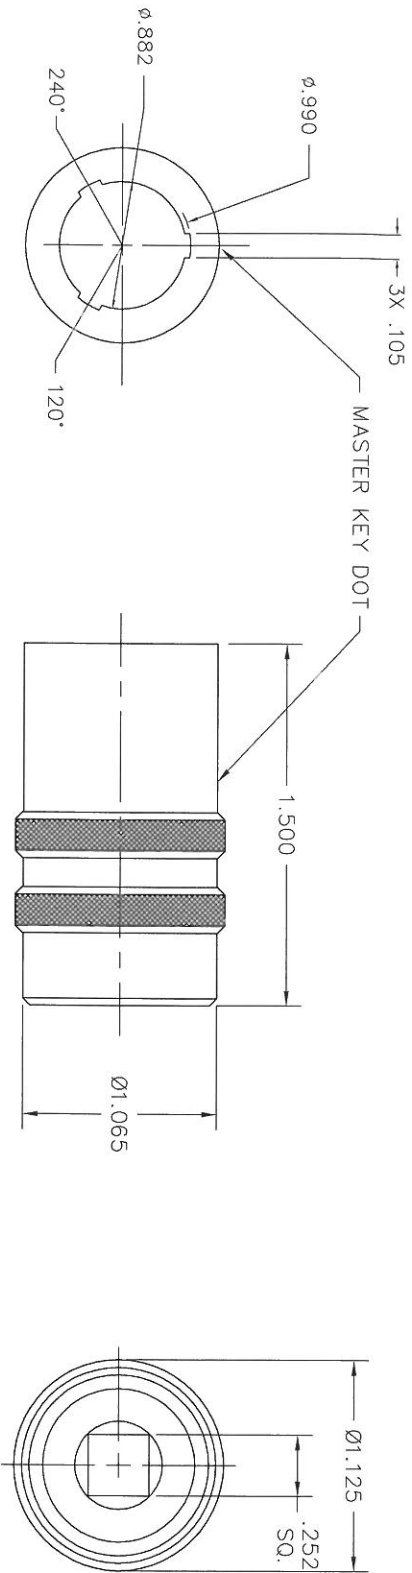

REV		E.C.D.		REVISIONS		BY		APP'D	
NO.	SYM.	NUMBER	DESCRIPTION	DATE	DATE	DATE	DATE	DATE	DATE
1			ORIGINAL RELEASE	5-20-14					

**UNCONTROLLED DOCUMENT
WILL NOT BE UPDATED
DIMENSIONS IN INCHES - UNLESS OTHERWISE SPECIFIED**

RESTRICTED & CONFIDENTIAL		MATERIAL		ITEM		PART NO.		QTY.		DESCRIPTION/REMARKS	
CONFIDENTIAL PROPERTY OF DANIELS MANUFACTURING CORP. THIS DRAWING IS NOT TO BE DISCLOSED TO OTHERS, REPRODUCED OR USED FOR ANY OTHER PURPOSE, EXCEPT AS AUTHORIZED IN WRITING BY DANIELS MANUFACTURING MANUFACTURING CORP. ON COMPLETION OF ORDER OR OTHER PURPOSE FOR WHICH LENT.		HEAT TREAT		DIN		TD		DATE		DATE	
		FINISH		CHK'D.		DATE		DATE		DATE	
NOTE:		APPROVED		APPROVED		DATE		DATE		DATE	
THIS DRAWING IS AN OUTLINE DRAWING OF THE RESPECTIVE PART NUMBER IS DRAWING NUMBER WITHOUT THE "-ENV" SUFFIX.		APPROVED		DATE		DATE		DATE		DATE	
WHERE USED:		SCALE		SIZE		POSTING		SHEET		OF	
MIL-C-38999 & MIL-C-26482 BAYONET RECEPTACLES		CM/264R-14-ENV		CM/264R-14-ENV		CM/264R-14-ENV		1		1	
DANIELS MANUFACTURING CORP. ORLANDO, FLORIDA CAGE 11851		P/N		P/N		P/N		1		1	
TITLE ADAPTOR TOOL SERIES 2		CM264R-14-ENV		CM264R-14-ENV		CM264R-14-ENV		1		1	