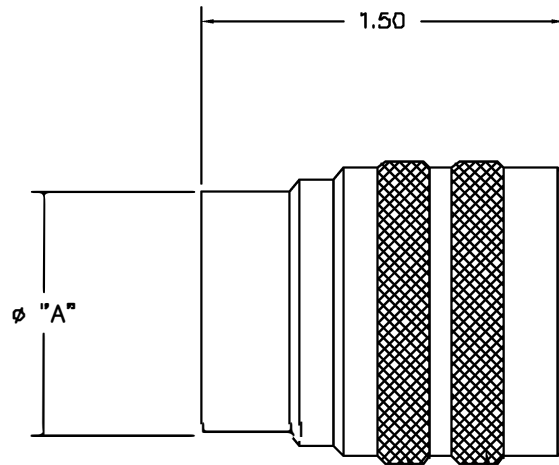

REVISIONS				
REV. SYM.	E.G.D. NUMBER	DESCRIPTION	BY DATE	APP'D DATE
1		ORIGINAL RELEASE	JBP 8-13-84	BG 8-13-84

DIAMOND KNURL

"C" SQUARE
DRIVE

CM389T-25B	1.559	1.750	3/8	C,D,E
CM389T-25A				N,A,B
CM389T-23B	1.434	1.625	3/8	C,D,E
CM389T-23A				N,A,B
CM389T-21B	1.309	1.500	3/8	C,D,E
CM389T-21A				N,A,B
CM389T-19B	1.184	1.375	3/8	C,D,E
CM389T-19A				N,A,B
CM389T-17B	1.082	1.250	.25	C,D,E
CM389T-17A				N,A,B
CM389T-15B	.948	1.125	.25	A,B,C
CM389T-15A				N,D,E
CM389T-13B	.823	1.000	.25	A,B,C
CM389T-13A				N,D,E
CM389T-11B	.689	.875	.25	A,B,C
CM389T-11A				N,D,E
CM389T-9B	.573	.812	.25	A,B,E
CM389T-9A				N,C,D
PART NO.	DIM. "A"	DIM. "B"	DIM. "C"	KEYING POSITION

**UNCONTROLLED DOCUMENT
WILL NOT BE UPDATED**

1. FOR MIL-C-38999 SERIES 3 PLUGS.

NOTES:

RESTRICTED & CONFIDENTIAL CONFIDENTIAL PROPERTY OF DANIELS MANUFACTURING CORP. NOT TO BE DISCLOSED TO OTHERS, REPRODUCED OR USED FOR ANY OTHER PURPOSE EXCEPT AS AUTHORIZED IN WRITING BY DANIELS MANUFACTURING. MUST BE RETURNED TO DANIELS MANUFACTURING CORP. ON COMPLETION OF ORDER OR OTHER PURPOSE FOR WHICH LENT.	MATERIAL	ITEM	PART NO.	QTY.	DESCRIPTION/REMARKS	
	HEAT TREAT	DRN.	JBP	DATE 8-13-84	 DANIELS MANUFACTURING CORP. ORLANDO, FLORIDA CAGE 11851	
	FINISH	DRN.	BG	DATE 8-13-84		
	DO NOT SCALE DRAWING	APP'D.	JS	DATE 8-84	TITLE	ADAPTOR TOOL SET (ALUM) ENVELOPE DRAWING
		WHERE USED:	SIZE	SCALE	CAD P/N	SHEET OF
			B	2X	CM-S-389T-ENV	1 1
		POSTING	P/N	REV.		
			CM-S-389T-ENV	1		