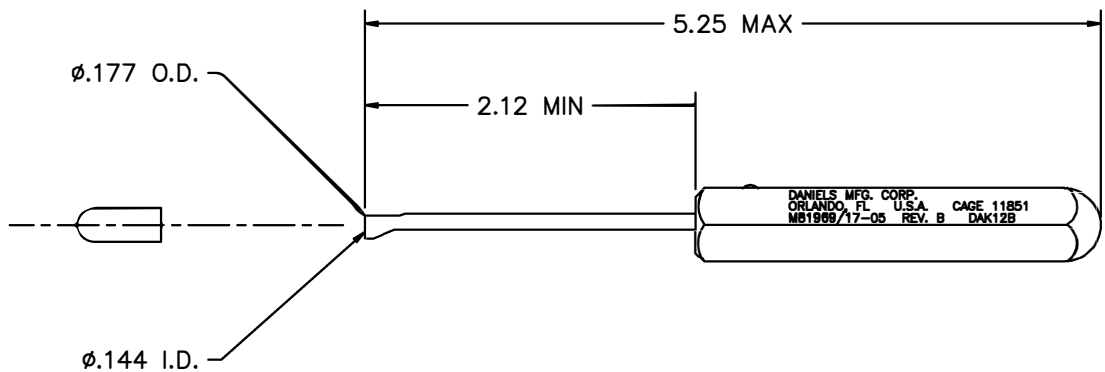

REVISIONS				
REV. SYM.	E.C.O. NUMBER	DESCRIPTION	BY DATE	APP'D DATE
1		ORIGINAL RELEASE	JWJ 9/16/98	DE 9/98
2	21481	ADDED FRONT VIEW	KDH 10/30/09	RRR 10/30/09

FRONT VIEW

NOTES:
1. FRONT VIEW SCALED 2X

**UNCONTROLLED DOCUMENT
WILL NOT BE UPDATED**

RESTRICTED & CONFIDENTIAL		MATERIAL	ITEM	PART NO.	QTY.	DESCRIPTION/REMARKS	
CONFIDENTIAL PROPERTY OF DANIELS MANUFACTURING CORP. NOT TO BE DISCLOSED TO OTHERS, REPRODUCED OR USED FOR ANY OTHER PURPOSE, EXCEPT AS AUTHORIZED IN WRITING BY DANIELS MANUFACTURING. MUST BE RETURNED TO DANIELS MANUFACTURING CORP. ON COMPLETION OF ORDER OR OTHER PURPOSE FOR WHICH LENT.	HEAT TREAT	FINISH	DRN. J. JOYCE CHK'D. DE	DATE 9/16/98 DATE 9/98	DMC DANIELS MANUFACTURING CORP. ORLANDO, FLORIDA CAGE 11851	TITLE INSTALLING TOOL #12 ENVELOPE DRAWING	
			APP'D. APP'D.	DATE DATE			WHERE USED: M81969/17-05 (REV. B)
DO NOT SCALE DRAWING			NOTE: THIS DRAWING IS AN OUTLINE DRAWING OF THE RESPECTIVE DMC PART NUMBER INDICATED. ACTUAL DMC PART NUMBER IS DRAWING NUMBER WITHOUT THE "-ENV" SUFFIX.		SIZE B SCALE NTS POSTING	CAD P/N DAK12B-ENV DWG. NO. DAK12B-ENV	SHEET 1 OF 1 REV. 2