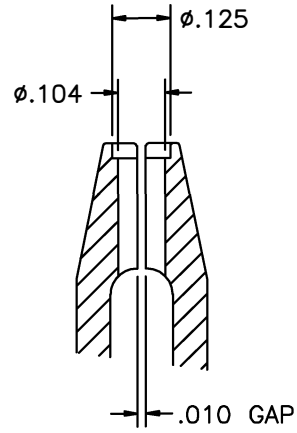

REVISIONS				
REV. SYM.	E.C.O. NUMBER	DESCRIPTION	BY DATE	APP'D DATE
1		ORIGINAL RELEASE	JWJ 12/6/99	RRR 12/6/99
2	21481	"COMPARABLE TO" WAS "FUNCTIONAL EQUIVALENT"	KDH 10/30/09	RRR 10/30/09

**UNCONTROLLED DOCUMENT
WILL NOT BE UPDATED**

1. COMPARABLE TO: BENDIX 11-7345. ②

NOTES:

RESTRICTED & CONFIDENTIAL		MATERIAL		ITEM	PART NO.	QTY.	DESCRIPTION/REMARKS								
CONFIDENTIAL PROPERTY OF DANIELS MANUFACTURING CORP. NOT TO BE DISCLOSED TO OTHERS, REPRODUCED OR USED FOR ANY OTHER PURPOSE, EXCEPT AS AUTHORIZED IN WRITING BY DANIELS MANUFACTURING. MUST BE RETURNED TO DANIELS MANUFACTURING CORP. ON COMPLETION OF ORDER OR OTHER PURPOSE FOR WHICH LENT.		HEAT TREAT		DRN.	J. JOYCE	DATE	12/6/99								
				DANIELS MANUFACTURING CORP. ORLANDO, FLORIDA CAGE 11851											
				APP'D.	DATE	TITLE	INSTALLING TOOL SIZE 16 ENVELOPE DRAWING								
DO NOT SCALE DRAWING		FINISH		APP'D.	DATE	WHERE USED:									
				NOTE: THIS DRAWING IS AN OUTLINE DRAWING OF THE RESPECTIVE DMC PART NUMBER INDICATED. ACTUAL DMC PART NUMBER IS DRAWING NUMBER WITHOUT THE "-ENV" SUFFIX.		SIZE	B	SCALE	NTS	CAD P/N	DAK168-16-ENV	SHEET	1	OF	1
				POSTING		DWG. NO.	DAK168-16-ENV	REV.	2