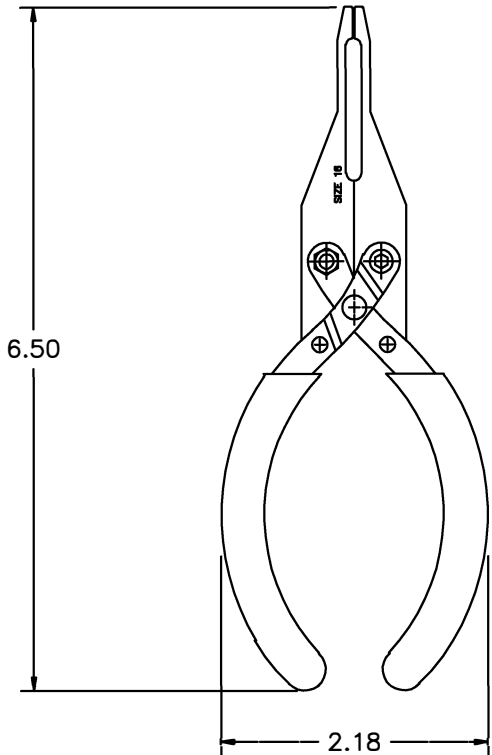

REVISIONS				
REV. SYM.	E.C.O. NUMBER	DESCRIPTION	BY DATE	APP'D DATE
1		ORIGINAL RELEASE	JWJ 12/6/99	RRR 12/6/99
2	21481	"COMPARABLE TO" WAS "FUNCTIONAL EQUIVALENT"	KDH 10/30/09	RRR 10/30/09

**UNCONTROLLED DOCUMENT
WILL NOT BE UPDATED**

1. COMPARABLE TO: BENDIX 11-7345. ②

NOTES:

RESTRICTED & CONFIDENTIAL		MATERIAL		ITEM	PART NO.	QTY.	DESCRIPTION/REMARKS								
CONFIDENTIAL PROPERTY OF DANIELS MANUFACTURING CORP. NOT TO BE DISCLOSED TO OTHERS, REPRODUCED OR USED FOR ANY OTHER PURPOSE, EXCEPT AS AUTHORIZED IN WRITING BY DANIELS MANUFACTURING. MUST BE RETURNED TO DANIELS MANUFACTURING CORP. ON COMPLETION OF ORDER OR OTHER PURPOSE FOR WHICH LENT.		HEAT TREAT		DRN.	J. JOYCE	DATE	12/6/99								
				DANIELS MANUFACTURING CORP. ORLANDO, FLORIDA CAGE 11851											
				APP'D.	DATE	TITLE	INSTALLING TOOL SIZE 16 ENVELOPE DRAWING								
DO NOT SCALE DRAWING		FINISH		APP'D.	DATE	WHERE USED:									
				NOTE: THIS DRAWING IS AN OUTLINE DRAWING OF THE RESPECTIVE DMC PART NUMBER INDICATED. ACTUAL DMC PART NUMBER IS DRAWING NUMBER WITHOUT THE "-ENV" SUFFIX.		SIZE	B	SCALE	NTS	CAD P/N	DAK168-16-ENV	SHEET	1	OF	1
				POSTING		DWG. NO.	DAK168-16-ENV	REV.	2