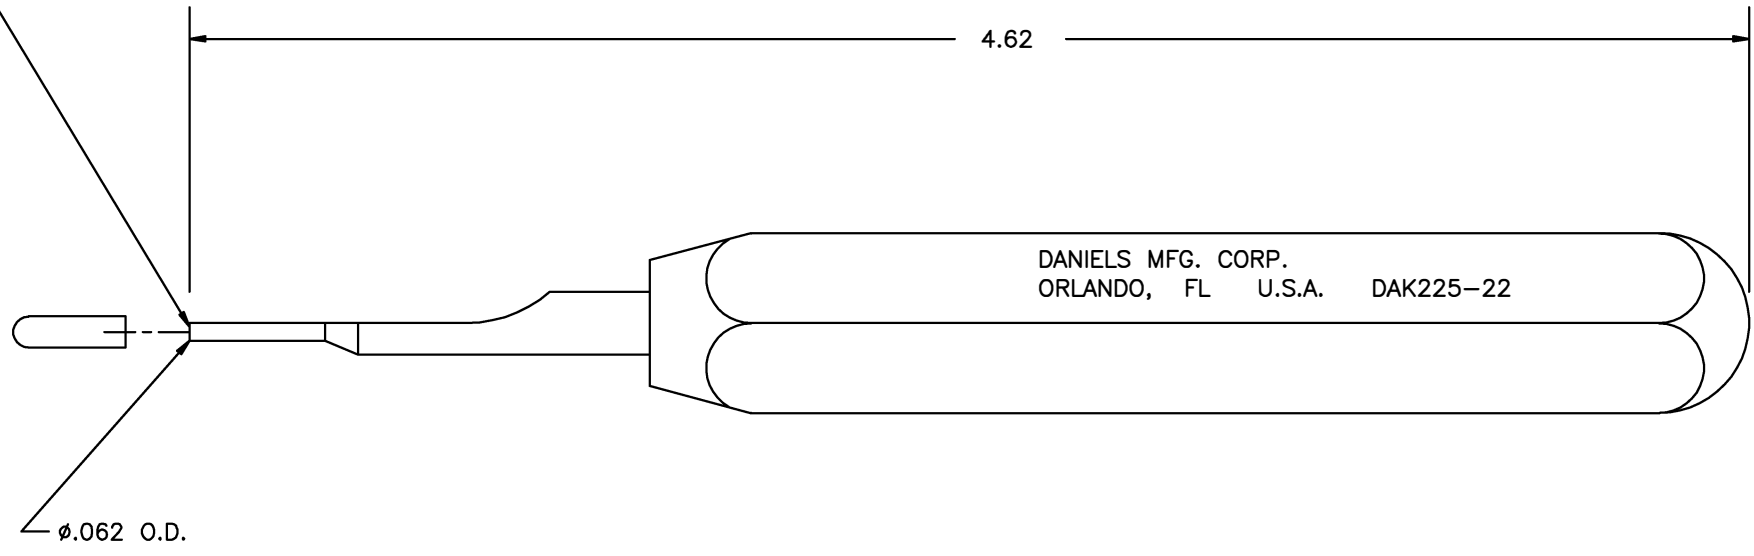

REVISIONS				
REV. SYM.	E.C.O. NUMBER	DESCRIPTION	BY DATE	APP'D DATE
1		ORIGINAL RELEASE	DH 9/23/88	JS 9/88
2	21481	ADDED FRONT VIEW	KDH 10/30/09	RRR 10/30/09

∅.050 I.D.

4.62

∅.062 O.D.

**UNCONTROLLED DOCUMENT
WILL NOT BE UPDATED**

RESTRICTED & CONFIDENTIAL		MATERIAL		ITEM	PART NO.	QTY.	DESCRIPTION/REMARKS		
CONFIDENTIAL PROPERTY OF DANIELS MANUFACTURING CORP. NOT TO BE DISCLOSED TO OTHERS, REPRODUCED OR USED FOR ANY OTHER PURPOSE, EXCEPT AS AUTHORIZED IN WRITING BY DANIELS MANUFACTURING. MUST BE RETURNED TO DANIELS MANUFACTURING CORP. ON COMPLETION OF ORDER OR OTHER PURPOSE FOR WHICH LENT.		HEAT TREAT		DRN.	DH	DATE	DANIELS MANUFACTURING CORP. ORLANDO, FLORIDA CAGE 11851		
				CHK'D.	JS	DATE			
				APP'D.	AAM	DATE			
				APP'D.		DATE			
DO NOT SCALE DRAWING		FINISH		NOTE:					
				THIS DRAWING IS AN OUTLINE DRAWING OF THE RESPECTIVE DMC PART NUMBER INDICATED. ACTUAL DMC PART NUMBER IS DRAWING NUMBER WITHOUT THE "-ENV" SUFFIX.					
				WHERE USED:		SIZE	SCALE	CAD P/N	SHEET
				POSTING		B	NTS	DAK225-22-ENV	1 OF 1
				DWG. NO.		REV.			
				DAK225-22-ENV		2