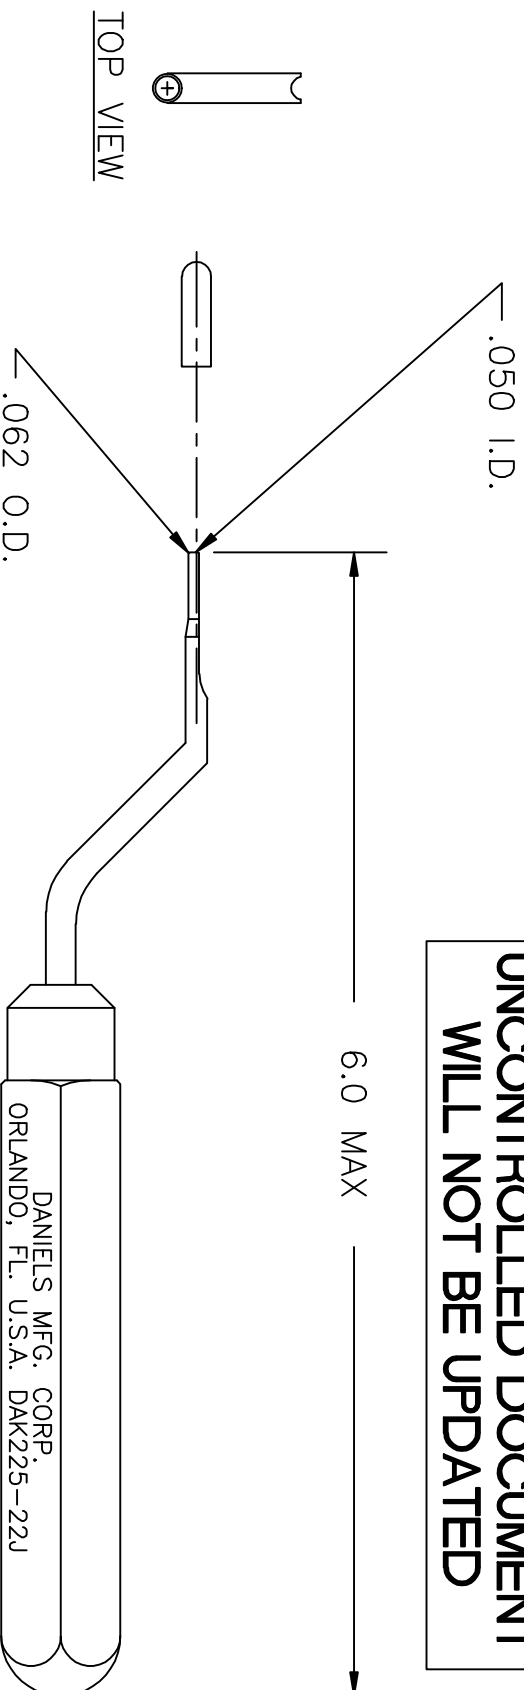

REVISIONS				
REV. SYM.	E.C.O. NUMBER	DESCRIPTION	BY DATE	APP'D DATE
1		ORIGINAL RELEASE	JWJ 8/1/01	RRR 8/1/01
2	21481	ADDED FRONT VIEW	KDH 10/30/09	RRR 10/30/09

**UNCONTROLLED DOCUMENT  
WILL NOT BE UPDATED**

<p style="text-align: center;"><b>RESTRICTED &amp; CONFIDENTIAL</b></p> <p>CONFIDENTIAL PROPERTY OF DANIELS MANUFACTURING CORP. NOT TO BE DISCLOSED TO OTHERS, REPRODUCED OR USED FOR ANY OTHER PURPOSE, EXCEPT AS AUTHORIZED IN WRITING BY DANIELS MANUFACTURING. MUST BE RETURNED TO DANIELS MANUFACTURING CORP. ON COMPLETION OF ORDER OR OTHER PURPOSE FOR WHICH LENT.</p>		MATERIAL		ITEM		PART NO.		QTY.		DESCRIPTION/REMARKS			
		FINISH		HEAT TREAT		DRN: J. JOYCE 8/1/01		CHK'D: RRR 8/1/01		APP'D: DATE		APP'D: DATE	
<p style="text-align: center;"><b>DO NOT SCALE DRAWING</b></p>		<p>NOTE: THIS DRAWING IS AN OUTLINE DRAWING OF THE RESPECTIVE DMC PART NUMBER INDICATED. ACTUAL DMC PART NUMBER IS DRAWING NUMBER WITHOUT THE "-ENV" SUFFIX.</p>											
		WHERE USED:		TITLE		SIZE		SCALE		CAD P/N		SHEET OF	
		INSTALLING TOOL #22 ENVELOPE DRAWING		A		NTS		DAK225-22J-ENV		1		1	
				DAK225-22J-ENV		DAK225-22J-ENV		DAK225-22J-ENV		1		2	

## X-ON Electronics

Largest Supplier of Electrical and Electronic Components

*Click to view similar products for [Extraction, Removal & Insertion Tools](#) category:*

*Click to view products by [DMC manufacturer](#):*