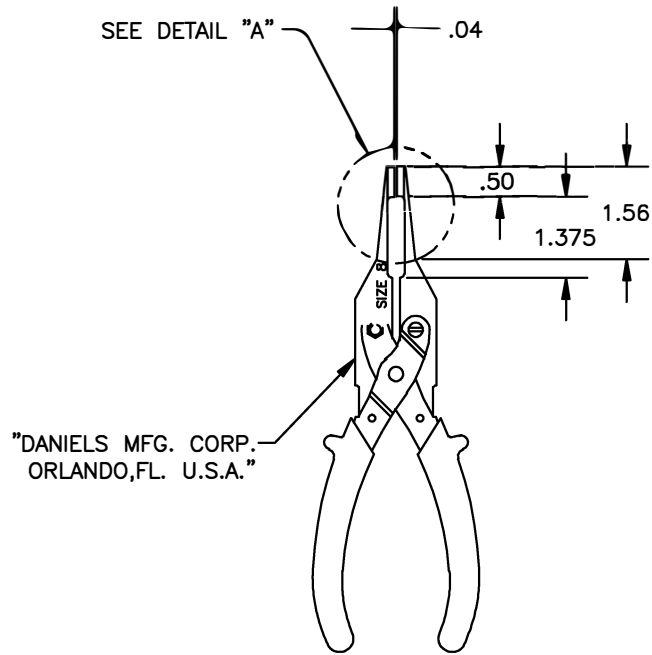

REVISIONS				
REV. SYM.	E.C.D. NUMBER	DESCRIPTION	BY DATE	APP'D DATE
1		ORIGINAL RELEASE	LLW 8/20/91	PD 8/91
2	21481	"COMPARABLE TO" WAS "FUNCTIONAL EQUIVALENT"	KDH 10/30/08	RRR 10/30/08

**UNCONTROLLED DOCUMENT
WILL NOT BE UPDATED**

②

1. COMPARABLE TO: BENDIX 11-8220.

NOTES:

RESTRICTED & CONFIDENTIAL		MATERIAL		ITEM	PART NO.	QTY.	DESCRIPTION/REMARKS		
CONFIDENTIAL PROPERTY OF DANIELS MANUFACTURING CORP. NOT TO BE DISCLOSED TO OTHERS, REPRODUCED OR USED FOR ANY OTHER PURPOSE, EXCEPT AS AUTHORIZED IN WRITING BY DANIELS MANUFACTURING. MUST BE RETURNED TO DANIELS MANUFACTURING CORP. ON COMPLETION OF ORDER OR OTHER PURPOSE FOR WHICH LENT.		HEAT TREAT		DRN.	LW	DATE	8/20/91		
				CHK'D.	PD	DATE	8/21/91		
				APP'D.	AAM	DATE	8/21/91		
				APP'D.		DATE			
DO NOT SCALE DRAWING		FINISH		NOTE:					
				THIS DRAWING IS AN OUTLINE DRAWING OF THE RESPECTIVE DMC PART NUMBER INDICATED. ACTUAL DMC PART NUMBER IS DRAWING NUMBER WITHOUT THE "-ENV" SUFFIX.					
				WHERE USED:		SIZE	SCALE	CAO P/N	SHEET OF
				POSTING		B	NTS	DAK282-ENV	1 1
				DWG. NO.		REV.			
				DAK282-ENV		2			

DMC DANIELS MANUFACTURING CORP.
ORLANDO, FLORIDA
CAGE 11851

TITLE
INSTALLING TOOL SIZE 8
ENVELOPE DRAWING