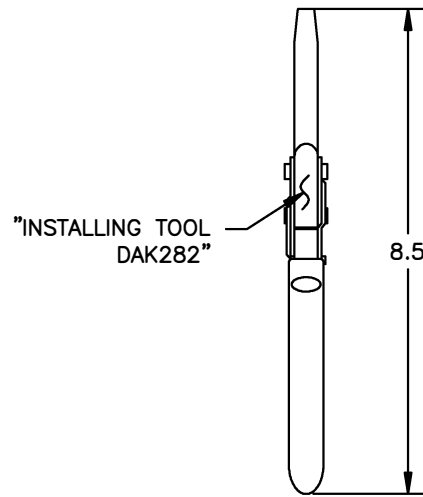

REVISIONS				
REV. SYM.	E.C.D. NUMBER	DESCRIPTION	BY DATE	APP'D DATE
1		ORIGINAL RELEASE	LLW 8/20/91	PD 8/91
2	21481	"COMPARABLE TO" WAS "FUNCTIONAL EQUIVALENT"	KDH 10/30/08	RRR 10/30/08

**UNCONTROLLED DOCUMENT
WILL NOT BE UPDATED**

②

1. COMPARABLE TO: BENDIX 11-8220.

NOTES:

RESTRICTED & CONFIDENTIAL		MATERIAL		ITEM	PART NO.	QTY.	DESCRIPTION/REMARKS		
CONFIDENTIAL PROPERTY OF DANIELS MANUFACTURING CORP. NOT TO BE DISCLOSED TO OTHERS, REPRODUCED OR USED FOR ANY OTHER PURPOSE, EXCEPT AS AUTHORIZED IN WRITING BY DANIELS MANUFACTURING. MUST BE RETURNED TO DANIELS MANUFACTURING CORP. ON COMPLETION OF ORDER OR OTHER PURPOSE FOR WHICH LENT.		HEAT TREAT		DRN.	LW	DATE	8/20/91		
				CHK'D.	PD	DATE	8/21/91		
				APP'D.	AAM	DATE	8/21/91		
				APP'D.		DATE			
DO NOT SCALE DRAWING		FINISH		NOTE:					
				THIS DRAWING IS AN OUTLINE DRAWING OF THE RESPECTIVE DMC PART NUMBER INDICATED. ACTUAL DMC PART NUMBER IS DRAWING NUMBER WITHOUT THE "-ENV" SUFFIX.					
				WHERE USED:		SIZE	SCALE	CAO P/N	SHEET OF
				POSTING		B	NTS	DAK282-ENV	1 1
				DWG. NO.		REV.			
				DAK282-ENV		2			

DMC DANIELS MANUFACTURING CORP.
ORLANDO, FLORIDA
CAGE 11851

TITLE
INSTALLING TOOL SIZE 8
ENVELOPE DRAWING