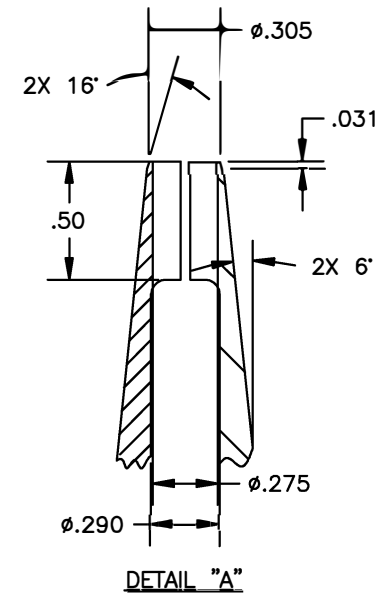

REVISIONS				
REV. SYM.	E.C.D. NUMBER	DESCRIPTION	BY DATE	APP'D DATE
1		ORIGINAL RELEASE	LLW 8/20/91	PD 8/91
2	21481	"COMPARABLE TO" WAS "FUNCTIONAL EQUIVALENT"	KDH 10/30/08	RRR 10/30/08

**UNCONTROLLED DOCUMENT
WILL NOT BE UPDATED**

②

1. COMPARABLE TO: BENDIX 11-8220.

NOTES:

RESTRICTED & CONFIDENTIAL		MATERIAL		ITEM	PART NO.	QTY.	DESCRIPTION/REMARKS		
CONFIDENTIAL PROPERTY OF DANIELS MANUFACTURING CORP. NOT TO BE DISCLOSED TO OTHERS, REPRODUCED OR USED FOR ANY OTHER PURPOSE, EXCEPT AS AUTHORIZED IN WRITING BY DANIELS MANUFACTURING. MUST BE RETURNED TO DANIELS MANUFACTURING CORP. ON COMPLETION OF ORDER OR OTHER PURPOSE FOR WHICH LENT.		HEAT TREAT		DRN.	LW	DATE	8/20/91		
				CHK'D.	PD	DATE	8/21/91		
				APP'D.	AAM	DATE	8/21/91		
				APP'D.		DATE			
DO NOT SCALE DRAWING		FINISH		NOTE:					
				THIS DRAWING IS AN OUTLINE DRAWING OF THE RESPECTIVE DMC PART NUMBER INDICATED. ACTUAL DMC PART NUMBER IS DRAWING NUMBER WITHOUT THE "-ENV" SUFFIX.					
				WHERE USED:		SIZE	SCALE	CAO P/N	SHEET OF
				POSTING		B	NTS	DAK282-ENV	1 1
				DWG. NO.		REV.			
				DAK282-ENV		2			

DMC DANIELS MANUFACTURING CORP.
ORLANDO, FLORIDA
CAGE 11851

TITLE
INSTALLING TOOL SIZE 8
ENVELOPE DRAWING