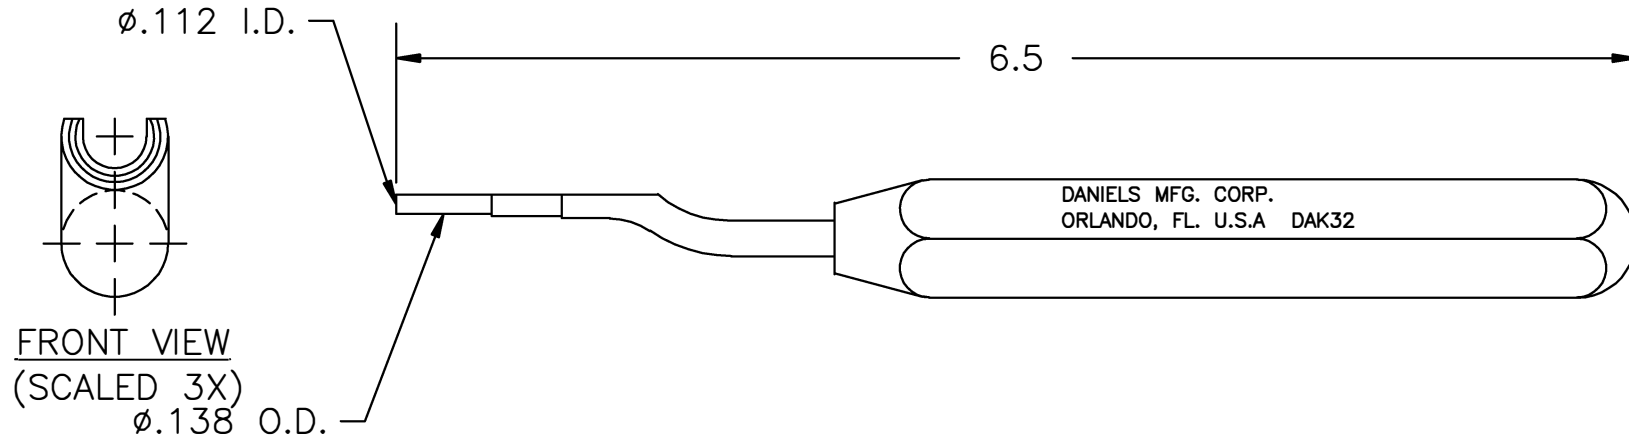

1. REFERENCE CANNON CIT 16.

NOTES:

<p><b>RESTRICTED &amp; CONFIDENTIAL</b></p> <p>CONFIDENTIAL PROPERTY OF DANIELS MANUFACTURING CORP. NOT TO BE DISCLOSED TO OTHERS, REPRODUCED OR USED FOR ANY OTHER PURPOSE, EXCEPT AS AUTHORIZED IN WRITING BY DANIELS MANUFACTURING. MUST BE RETURNED TO DANIELS MANUFACTURING CORP. ON COMPLETION OF ORDER OR OTHER PURPOSE FOR WHICH LENT.</p>	MATERIAL	ITEM	PART NO.	QTY.	DESCRIPTION/REMARKS		
	HEAT TREAT	DRN.	J. JOYCE	DATE	7/12/01	 DANIELS MANUFACTURING CORP. ORLANDO, FLORIDA CAGE 11851	
		APP'D.	RRR	DATE	7/12/01		
	FINISH	APP'D.	DATE	TITLE			
NOTE:			WHERE USED:				
DO NOT SCALE DRAWING	THIS DRAWING IS AN OUTLINE DRAWING OF THE RESPECTIVE DMC PART NUMBER INDICATED. ACTUAL DMC PART NUMBER IS DRAWING NUMBER WITHOUT THE "-ENV" SUFFIX.			SIZE	SCALE	CAD P/N	SHEET OF
	POSTING		DAK32-ENV		1	1	
				DWG. NO.	REV.		
				DAK32-ENV		2	