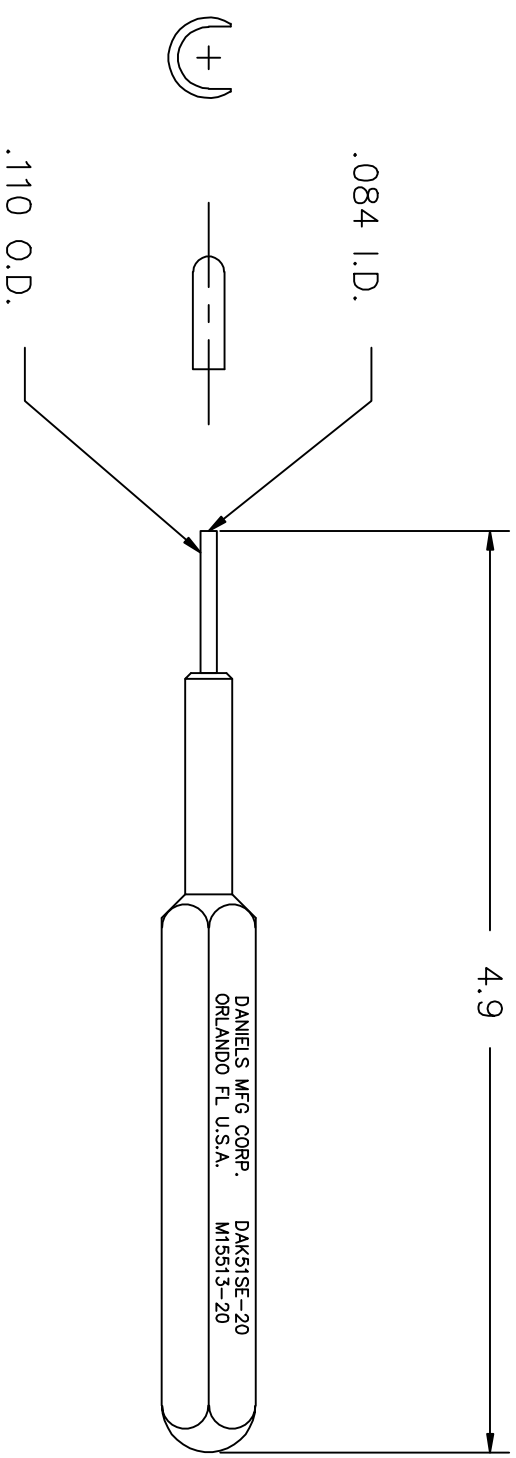

**UNCONTROLLED DOCUMENT
WILL NOT BE UPDATED**

REV. SYM.		E.C.O. NUMBER		DESCRIPTION	BY DATE	APP'D DATE
1				ORIGINAL RELEASE	JMU 3/29/02	RRR 3/29/02
2		21481		ADDED FRONT VIEW RELEASE IN TITLE BLOCK WAS RELEASE	KDH 11/02/09	RRR 11/02/09

DANIELS MFG CORP.
ORLANDO FL U.S.A.
DAK51SE-20
M1513-20

ITEM	PART NO.	QTY.	DESCRIPTION/REMARKS
DRN. J. JOYCE CHK'D. RRR	DATE 3/29/02 DATE 3/29/02		
APP'D.	DATE		
APP'D.	DATE		

RESTRICTED & CONFIDENTIAL
CONFIDENTIAL PROPERTY OF DANIELS MANUFACTURING CORP. NOT TO BE DISCLOSED TO OTHERS, REPRODUCED OR USED FOR ANY OTHER PURPOSE EXCEPT AS AUTHORIZED IN WRITING BY DANIELS MANUFACTURING. MUST BE RETURNED TO DANIELS MANUFACTURING CORP. ON COMPLETION OF ORDER OR OTHER PURPOSES FOR WHICH LENT.

HEAT TREAT
FINISH

NOTE:
THIS DRAWING IS AN OUTLINE DRAWING OF THE RESPECTIVE DMC PART NUMBER INDICATED. ACTUAL DMC PART NUMBER IS DRAWING NUMBER WITHOUT THE "-ENV" SUFFIX.

SIZE	SCALE	CAD P/N	SHEET	OF
A	NTS	DAK51SE-20-ENV	1	1
POSTING		DWG. NO. DAK51SE-20-ENV		REV. 2