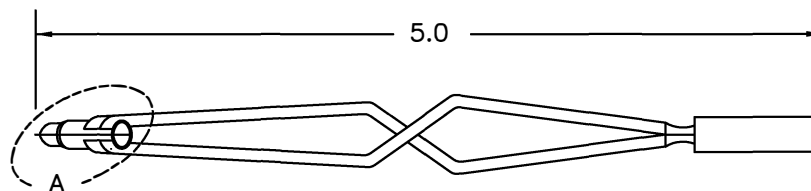

REVISIONS				
REV. SYM.	E.C.O. NUMBER	DESCRIPTION	BY DATE	APP'D DATE
1		ORIGINAL RELEASE	AAM 12-3-98	DE 12-98

VIEW A

**UNCONTROLLED DOCUMENT
WILL NOT BE UPDATED**

RESTRICTED & CONFIDENTIAL				ITEM	PART NO.	QTY.	DESCRIPTION/REMARKS		
CONFIDENTIAL PROPERTY OF DANIELS MANUFACTURING CORP. NOT TO BE DISCLOSED TO OTHERS, REPRODUCED OR USED FOR ANY OTHER PURPOSE, EXCEPT AS AUTHORIZED IN WRITING BY DANIELS MANUFACTURING. MUST BE RETURNED TO DANIELS MANUFACTURING CORP. ON COMPLETION OF ORDER OR OTHER PURPOSE FOR WHICH LENT.				DRN. A. MOO-YOUNG	DATE 12-3-98	 DANIELS MANUFACTURING CORP. ORLANDO, FLORIDA CAGE 11851			
				APP'D. DE	DATE 12-98				
				APP'D.	DATE	TITLE			
				APP'D.	DATE	INSTALLING TOOL ENVELOPE DRAWING			
NOTE: THIS DRAWING IS AN OUTLINE DRAWING OF THE RESPECTIVE DMC PART NUMBER INDICATED. ACTUAL DMC PART NUMBER IS DRAWING NUMBER WITHOUT THE *-ENV* SUFFIX.				WHERE USED:		SIZE	SCALE	CAD P/N	SHEET OF
DO NOT SCALE DRAWING				POSTING		B	NTS	DAK83-20B-ENV	1 1
						DWG. NO.		REV.	
						DAK83-20B-ENV		1	