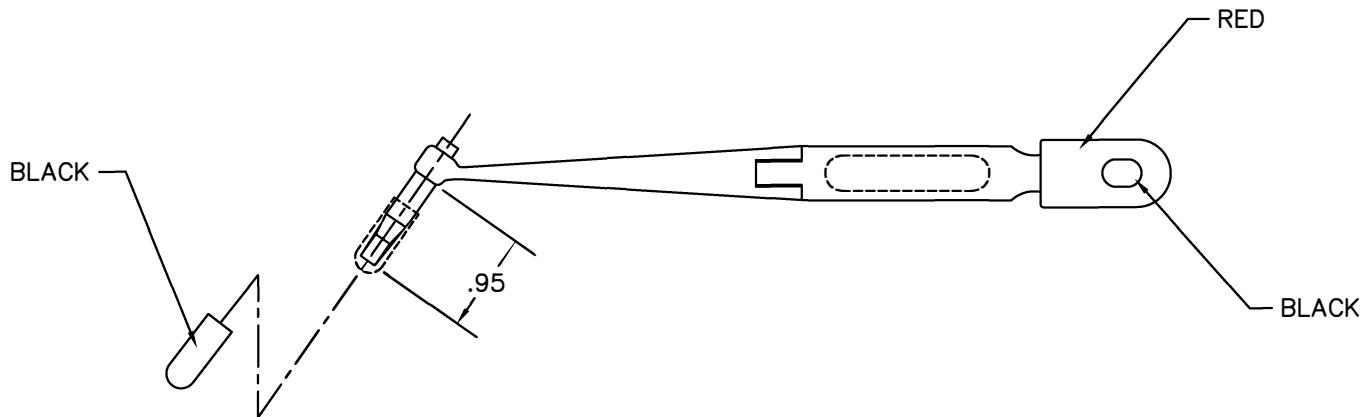

REVISIONS				
REV. SYM.	E.C.O. NUMBER	DESCRIPTION	BY DATE	APP'D DATE
1		ORIGINAL RELEASE	AAM 12-3-98	DE 12-98

VIEW A

**UNCONTROLLED DOCUMENT
WILL NOT BE UPDATED**

RESTRICTED & CONFIDENTIAL				ITEM	PART NO.	QTY.	DESCRIPTION/REMARKS		
CONFIDENTIAL PROPERTY OF DANIELS MANUFACTURING CORP. NOT TO BE DISCLOSED TO OTHERS, REPRODUCED OR USED FOR ANY OTHER PURPOSE, EXCEPT AS AUTHORIZED IN WRITING BY DANIELS MANUFACTURING. MUST BE RETURNED TO DANIELS MANUFACTURING CORP. ON COMPLETION OF ORDER OR OTHER PURPOSE FOR WHICH LENT.				DRN. A. MOO-YOUNG	DATE 12-3-98	 DANIELS MANUFACTURING CORP. ORLANDO, FLORIDA CAGE 11851			
				APP'D. DE	DATE 12-98				
				APP'D.	DATE	TITLE			
				APP'D.	DATE	INSTALLING TOOL ENVELOPE DRAWING			
NOTE: THIS DRAWING IS AN OUTLINE DRAWING OF THE RESPECTIVE DMC PART NUMBER INDICATED. ACTUAL DMC PART NUMBER IS DRAWING NUMBER WITHOUT THE *-ENV* SUFFIX.				WHERE USED:		SIZE	SCALE	CAD P/N	SHEET OF
DO NOT SCALE DRAWING				POSTING		B	NTS	DAK83-20B-ENV	1 1
						DWG. NO.		REV.	
						DAK83-20B-ENV		1	

X-ON Electronics

Largest Supplier of Electrical and Electronic Components

Click to view similar products for [Extraction, Removal & Insertion Tools](#) category:

Click to view products by [DMC](#) manufacturer: