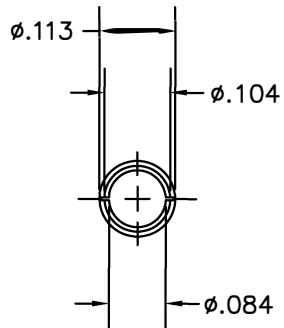

REVISIONS				
REV. SYM.	E.C.O. NUMBER	DESCRIPTION	BY DATE	APP'D DATE
1		ORIGINAL RELEASE	AAM 12-3-98	DE 12-98

VIEW A

**UNCONTROLLED DOCUMENT
WILL NOT BE UPDATED**

RESTRICTED & CONFIDENTIAL				ITEM	PART NO.	QTY.	DESCRIPTION/REMARKS		
CONFIDENTIAL PROPERTY OF DANIELS MANUFACTURING CORP. NOT TO BE DISCLOSED TO OTHERS, REPRODUCED OR USED FOR ANY OTHER PURPOSE, EXCEPT AS AUTHORIZED IN WRITING BY DANIELS MANUFACTURING. MUST BE RETURNED TO DANIELS MANUFACTURING CORP. ON COMPLETION OF ORDER OR OTHER PURPOSE FOR WHICH LENT.				DRN. A. MOO-YOUNG	DATE 12-3-98	 DANIELS MANUFACTURING CORP. ORLANDO, FLORIDA CAGE 11851			
				APP'D. DE	DATE 12-98				
				APP'D.	DATE	TITLE			
				APP'D.	DATE	INSTALLING TOOL ENVELOPE DRAWING			
NOTE: THIS DRAWING IS AN OUTLINE DRAWING OF THE RESPECTIVE DMC PART NUMBER INDICATED. ACTUAL DMC PART NUMBER IS DRAWING NUMBER WITHOUT THE *-ENV* SUFFIX.				WHERE USED:		SIZE	SCALE	CAD P/N	SHEET OF
DO NOT SCALE DRAWING				POSTING		B	NTS	DAK83-20B-ENV	1 1
						DWG. NO.		REV.	
						DAK83-20B-ENV		1	