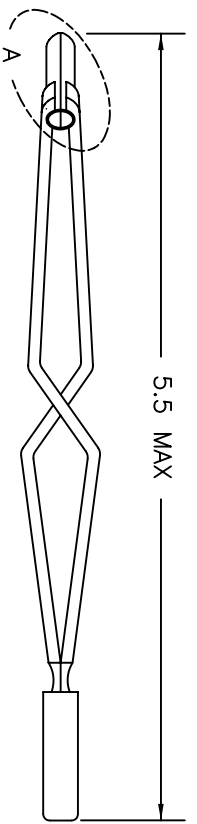

REVISIONS				
REV. NUMBER	E.C.O. NUMBER	DESCRIPTION	BY DATE	APP'D DATE
1		ORIGINAL RELEASE	LGV 6/4/90	JS 6/90

VIEW A

YELLOW

**UNCONTROLLED DOCUMENT  
WILL NOT BE UPDATED**

RESTRICTED & CONFIDENTIAL CONFIDENTIAL PROPERTY OF DANIELS MANUFACTURING CORP. NOT TO BE DISCLOSED TO OTHERS, REPRODUCED OR USED FOR ANY OTHER PURPOSE, EXCEPT AS AUTHORIZED IN WRITING BY DANIELS MANUFACTURING CORP. MUST BE RETURNED TO DANIELS MANUFACTURING CORP. ON COMPLETION OF ORDER OR OTHER PURPOSE FOR WHICH LENT.		ITEM	PART NO.	QTY.	DESCRIPTION/REMARKS
DRN.	LV	DATE	6/4/90		
CHK'D.	JS	DATE	6/6/90		
APP'D.	AAM	DATE	6/27/90		
APP'D.		DATE			
NOTE: THIS DRAWING IS AN OUTLINE DRAWING OF THE RESPECTIVE DIM PART NUMBER INDICATED. ACTUAL DIM PART NUMBER IS DRAWING NUMBER WITHOUT THE -ENV SUFFIX.					
WHERE USED: SIZE SCALE B NTS POSTING					
CAD P/N SHEET OF DAK95-12B-ENV 1 1 DWG. NO. REV. DAK95-12B-ENV 1					
TITLE <b>DMC</b> DANIELS MANUFACTURING CORP. ORLANDO, FLORIDA CAGE 11851 INSTALLING TOOL (M81969/8B-09) ENVELOPE DRAWING					
DO NOT SCALE DRAWING					

## X-ON Electronics

Largest Supplier of Electrical and Electronic Components

*Click to view similar products for [Extraction, Removal & Insertion Tools](#) category:*

*Click to view products by [DMC](#) manufacturer:*