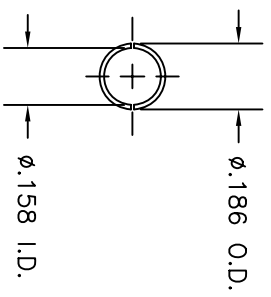

REVISIONS				
REV. NUMBER	E.C.O. NUMBER	DESCRIPTION	BY DATE	APP'D DATE
1		ORIGINAL RELEASE	LGV 6/4/90	JS 6/90

VIEW A

YELLOW

**UNCONTROLLED DOCUMENT  
WILL NOT BE UPDATED**

RESTRICTED & CONFIDENTIAL CONFIDENTIAL PROPERTY OF DANIELS MANUFACTURING CORP. NOT TO BE DISCLOSED TO OTHERS, REPRODUCED OR USED FOR ANY OTHER PURPOSE, EXCEPT AS AUTHORIZED IN WRITING BY DANIELS MANUFACTURING CORP. MUST BE RETURNED TO DANIELS MANUFACTURING CORP. ON COMPLETION OF ORDER OR OTHER PURPOSE FOR WHICH LENT.		ITEM	PART NO.	QTY.	DESCRIPTION/REMARKS
DRN.	LV	DATE	6/4/90		
CHK'D.	JS	DATE	6/6/90		
APP'D.	AAM	DATE	6/27/90		
APP'D.		DATE			
NOTE: THIS DRAWING IS AN OUTLINE DRAWING OF THE RESPECTIVE DIM PART NUMBER INDICATED. ACTUAL DIM PART NUMBER IS DRAWING NUMBER WITHOUT THE -ENV SUFFIX.					
WHERE USED: SIZE SCALE B NTS POSTING					
CAD P/N SHEET OF DAK95-12B-ENV 1 1 DWG. NO. REV. DAK95-12B-ENV 1					
TITLE <b>DMC</b> DANIELS MANUFACTURING CORP. ORLANDO, FLORIDA CAGE 11851 INSTALLING TOOL (M81969/8B-09) ENVELOPE DRAWING					
DO NOT SCALE DRAWING					