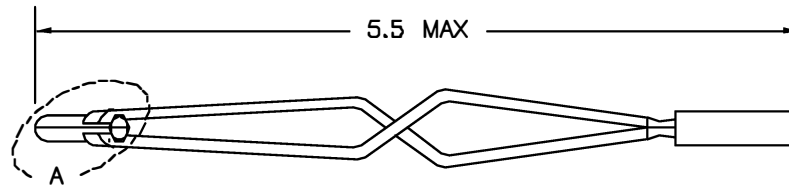

REVISIONS				
REV. SYM.	ECO. NUMBER	DESCRIPTION	BY DATE	APP'D DATE
1		ORIGINAL RELEASE	JWJ 2/9/00	RRR 2/9/00

VIEW A

**UNCONTROLLED DOCUMENT  
WILL NOT BE UPDATED**

<p><b>RESTRICTED &amp; CONFIDENTIAL</b>          CONFIDENTIAL PROPERTY OF DANIELS          MANUFACTURING CORP. NOT TO BE          DISCLOSED TO OTHERS. REPRODUCED          OR USED FOR ANY OTHER PURPOSE          EXCEPT AS AUTHORIZED IN WRITING          BY DANIELS MANUFACTURING.          MUST BE RETURNED TO DANIELS          MANUFACTURING CORP. ON COMPLETION          OF ORDER OR OTHER PURPOSE FOR          WHICH LENT.</p>		ITEM	PART NO.	QTY.	DESCRIPTION/REMARKS	
		URN.	J. JOYCE	DATE 2/9/00	 <b>DANIELS MANUFACTURING CORP.</b> ORLANDO, FLORIDA CAGE 71857	
		CHK'D.	RRR	DATE 2/9/00		
		APP'D.		DATE		
APP'D.		DATE				
DO NOT SCALE DRAWING		TITLE			INSTALLING TOOL #16 (MS27495A16) ENVELOPE DRAWING	
		WHERE USED				
		SIZE	SCALE	CAD P/N	SHEET	OF
		B	NTS	DAK95-16-ENV	1	1
		POSTING	P/N	REV.		
			DAK95-16-ENV	1		