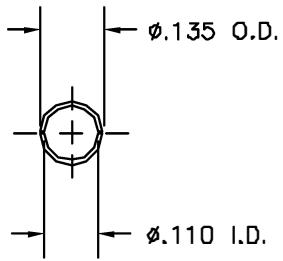

REVISIONS				
REV. SYM.	ECO. NUMBER	DESCRIPTION	BY DATE	APP'D DATE
1		ORIGINAL RELEASE	JWJ 2/9/00	RRR 2/9/00

VIEW A

**UNCONTROLLED DOCUMENT  
WILL NOT BE UPDATED**

<p><b>RESTRICTED &amp; CONFIDENTIAL</b>          CONFIDENTIAL PROPERTY OF DANIELS          MANUFACTURING CORP. NOT TO BE          DISCLOSED TO OTHERS. REPRODUCED          OR USED FOR ANY OTHER PURPOSE          EXCEPT AS AUTHORIZED IN WRITING          BY DANIELS MANUFACTURING.          MUST BE RETURNED TO DANIELS          MANUFACTURING CORP. ON COMPLETION          OF ORDER OR OTHER PURPOSE FOR          WHICH LENT.</p>		ITEM	PART NO.	QTY.	DESCRIPTION/REMARKS	
		URN.	J. JOYCE	DATE 2/9/00	 <b>DANIELS MANUFACTURING CORP.</b> ORLANDO, FLORIDA CAGE 71857	
		CHK'D.	RRR	DATE 2/9/00		
		APP'D.		DATE		
APP'D.		DATE				
DO NOT SCALE DRAWING		TITLE			INSTALLING TOOL #16 (MS27495A16) ENVELOPE DRAWING	
		WHERE USED				
		SIZE	SCALE	CAD P/N	SHEET	OF
		B	NTS	DAK95-16-ENV	1	1
		POSTING	P/N	REV.		
			DAK95-16-ENV	1		