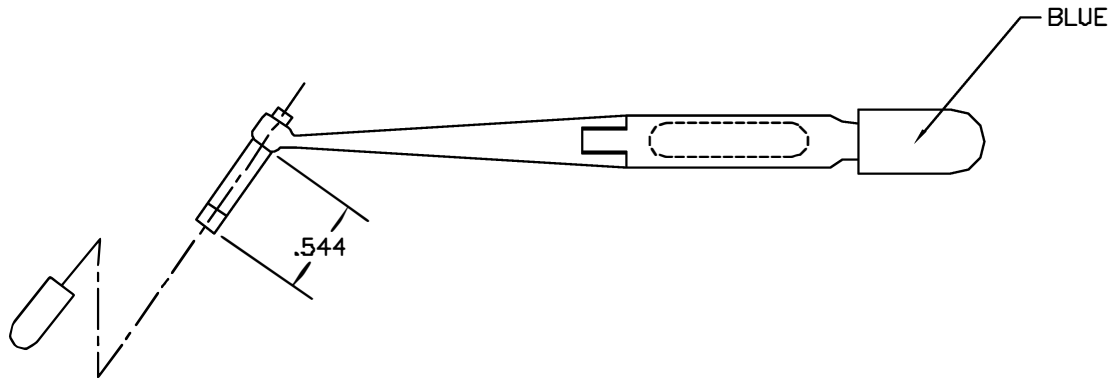

REVISIONS				
REV. SYM.	ECO. NUMBER	DESCRIPTION	BY DATE	APP'D DATE
1		ORIGINAL RELEASE	JWJ 2/9/00	RRR 2/9/00

VIEW A

**UNCONTROLLED DOCUMENT  
WILL NOT BE UPDATED**

<p><b>RESTRICTED &amp; CONFIDENTIAL</b>          CONFIDENTIAL PROPERTY OF DANIELS          MANUFACTURING CORP. NOT TO BE          DISCLOSED TO OTHERS. REPRODUCED          OR USED FOR ANY OTHER PURPOSE          EXCEPT AS AUTHORIZED IN WRITING          BY DANIELS MANUFACTURING.          MUST BE RETURNED TO DANIELS          MANUFACTURING CORP. ON COMPLETION          OF ORDER OR OTHER PURPOSE FOR          WHICH LENT.</p>		ITEM	PART NO.	QTY.	DESCRIPTION/REMARKS	
		URN.	J. JOYCE	DATE 2/9/00	 <b>DANIELS MANUFACTURING CORP.</b> ORLANDO, FLORIDA CAGE 71857	
		CHK'D.	RRR	DATE 2/9/00		
		APP'D.		DATE		
APP'D.		DATE				
DO NOT SCALE DRAWING		TITLE			INSTALLING TOOL #16 (MS27495A16) ENVELOPE DRAWING	
		WHERE USED				
		SIZE	SCALE	CAD P/N	SHEET	OF
		B	NTS	DAK95-16-ENV	1	1
		POSTING	P/N	REV.		
			DAK95-16-ENV	1		