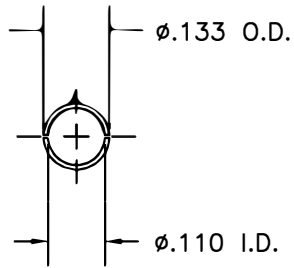

REVISIONS				
REV. SYM.	E.C.O. NUMBER	DESCRIPTION	BY DATE	APP'D DATE
1		ORIGINAL RELEASE	LLW 8/22/91	PD 8/22/91

VIEW A

**UNCONTROLLED DOCUMENT
WILL NOT BE UPDATED**

<p>RESTRICTED & CONFIDENTIAL CONFIDENTIAL PROPERTY OF DANIELS MANUFACTURING CORP. NOT TO BE DISCLOSED TO OTHERS, REPRODUCED OR USED FOR ANY OTHER PURPOSE, EXCEPT AS AUTHORIZED IN WRITING BY DANIELS MANUFACTURING. MUST BE RETURNED TO DANIELS MANUFACTURING CORP. ON COMPLETION OF ORDER OR OTHER PURPOSE FOR WHICH LENT.</p>				ITEM	PART NO.	QTY.	DESCRIPTION/REMARKS
				DRN.	LW	DATE 6/20/91	 DANIELS MANUFACTURING CORP. ORLANDO, FLORIDA CAGE 11851
				CHK'D.	PD	DATE 8/26/91	
				APP'D.	AAM	DATE 8/27/91	
APP'D.		DATE					
<p>NOTE: THIS DRAWING IS AN OUTLINE DRAWING OF THE RESPECTIVE DMC PART NUMBER INDICATED. ACTUAL DMC PART NUMBER IS DRAWING NUMBER WITHOUT THE "-ENV" SUFFIX.</p>				<p>TITLE INSTALLING TOOL ENVELOPE DRAWING</p>			
<p>DO NOT SCALE DRAWING</p>				<p>WHERE USED:</p>			
<p>SIZE B</p>		<p>SCALE NTS</p>		<p>CAD P/N DAK95-16B-ENV</p>	<p>SHEET OF 1 1</p>		
<p>POSTING</p>		<p>DWG. NO. DAK95-16B-ENV</p>		<p>REV. 1</p>			