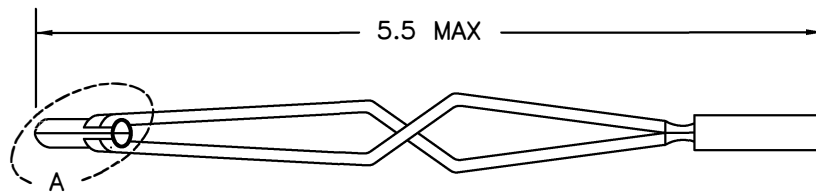

REVISIONS				
REV. SYM.	E.C.O. NUMBER	DESCRIPTION	BY DATE	APP'D DATE
1		ORIGINAL RELEASE	LLW 8/22/91	PD 8/22/91

VIEW A

**UNCONTROLLED DOCUMENT
WILL NOT BE UPDATED**

<p>RESTRICTED & CONFIDENTIAL CONFIDENTIAL PROPERTY OF DANIELS MANUFACTURING CORP. NOT TO BE DISCLOSED TO OTHERS, REPRODUCED OR USED FOR ANY OTHER PURPOSE, EXCEPT AS AUTHORIZED IN WRITING BY DANIELS MANUFACTURING. MUST BE RETURNED TO DANIELS MANUFACTURING CORP. ON COMPLETION OF ORDER OR OTHER PURPOSE FOR WHICH LENT.</p>				ITEM	PART NO.	QTY.	DESCRIPTION/REMARKS
				DRN.	LW	DATE 6/20/91	 DANIELS MANUFACTURING CORP. ORLANDO, FLORIDA CAGE 11851
				CHK'D.	PD	DATE 8/26/91	
				APP'D.	AAM	DATE 8/27/91	
APP'D.		DATE					
<p>NOTE: THIS DRAWING IS AN OUTLINE DRAWING OF THE RESPECTIVE DMC PART NUMBER INDICATED. ACTUAL DMC PART NUMBER IS DRAWING NUMBER WITHOUT THE "-ENV" SUFFIX.</p>				<p>TITLE INSTALLING TOOL ENVELOPE DRAWING</p>			
<p>DO NOT SCALE DRAWING</p>				<p>WHERE USED:</p>			
<p>SIZE B</p>		<p>SCALE NTS</p>		<p>CAD P/N DAK95-16B-ENV</p>	<p>SHEET OF 1 1</p>		
<p>POSTING</p>		<p>DWG. NO. DAK95-16B-ENV</p>		<p>REV. 1</p>			