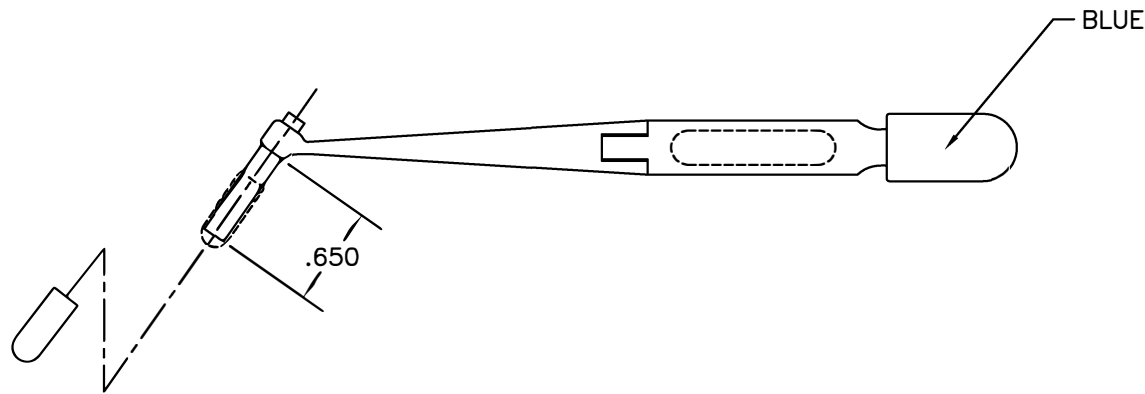

REVISIONS				
REV. SYM.	E.C.O. NUMBER	DESCRIPTION	BY DATE	APP'D DATE
1		ORIGINAL RELEASE	LLW 8/22/91	PD 8/22/91

VIEW A

**UNCONTROLLED DOCUMENT
WILL NOT BE UPDATED**

<p>RESTRICTED & CONFIDENTIAL CONFIDENTIAL PROPERTY OF DANIELS MANUFACTURING CORP. NOT TO BE DISCLOSED TO OTHERS, REPRODUCED OR USED FOR ANY OTHER PURPOSE, EXCEPT AS AUTHORIZED IN WRITING BY DANIELS MANUFACTURING. MUST BE RETURNED TO DANIELS MANUFACTURING CORP. ON COMPLETION OF ORDER OR OTHER PURPOSE FOR WHICH LENT.</p>				ITEM	PART NO.	QTY.	DESCRIPTION/REMARKS
				DRN.	LW	DATE 6/20/91	 DANIELS MANUFACTURING CORP. ORLANDO, FLORIDA CAGE 11851
				CHK'D.	PD	DATE 8/26/91	
				APP'D.	AAM	DATE 8/27/91	
APP'D.		DATE					
<p>NOTE: THIS DRAWING IS AN OUTLINE DRAWING OF THE RESPECTIVE DMC PART NUMBER INDICATED. ACTUAL DMC PART NUMBER IS DRAWING NUMBER WITHOUT THE "-ENV" SUFFIX.</p>				<p>TITLE INSTALLING TOOL ENVELOPE DRAWING</p>			
<p>DO NOT SCALE DRAWING</p>				<p>WHERE USED:</p>			
<p>SIZE B</p>		<p>SCALE NTS</p>		<p>CAD P/N DAK95-16B-ENV</p>	<p>SHEET OF 1 1</p>		
<p>POSTING</p>		<p>DWG. NO. DAK95-16B-ENV</p>		<p>REV. 1</p>			