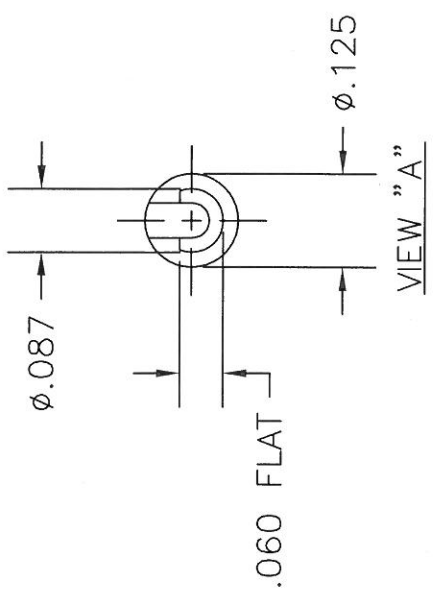

REV. SYM.		E.C.O. NUMBER	DESCRIPTION	BY DATE	APP'D DATE
1			ORIGINAL RELEASE	DUNG CAO 9-18-95	DE 9-95

**UNCONTROLLED DOCUMENT
WILL NOT BE UPDATED**

DIMENSIONS IN INCHES - UNLESS OTHERWISE SPECIFIED

RESTRICTED & CONFIDENTIAL

DO NOT SCALE DRAWING

ITEM	PART NO.	QTY.	DESCRIPTION/REMARKS
DRN. DUNG CAO CHK'D. DE APP'D. DE	DATE 9-18-95 DATE 9-95 DATE		DANIELS MANUFACTURING CORP. ORLANDO, FLORIDA CAGE 11851
APP'D.	DATE		TITLE
<p>INSTALLING TOOL #22 ENVELOPE DRAWING</p> <p>WHERE USED:</p>			
<p>NOTE: THIS DRAWING IS AN OUTLINE DRAWING OF THE RESPECTIVE DMC PART NUMBER INDICATED. ACTUAL DMC PART NUMBER IS DRAWING NUMBER WITHOUT THE "-ENV" SUFFIX.</p>		<p>SIZE A SCALE NTS POSTING</p>	<p>CAD P/N DHK160-22-ENV DWG. NO. DHK160-22-ENV</p>
MATERIAL		SHEET OF	
HEAT TREAT		1 1	
FINISH		REV. 1	