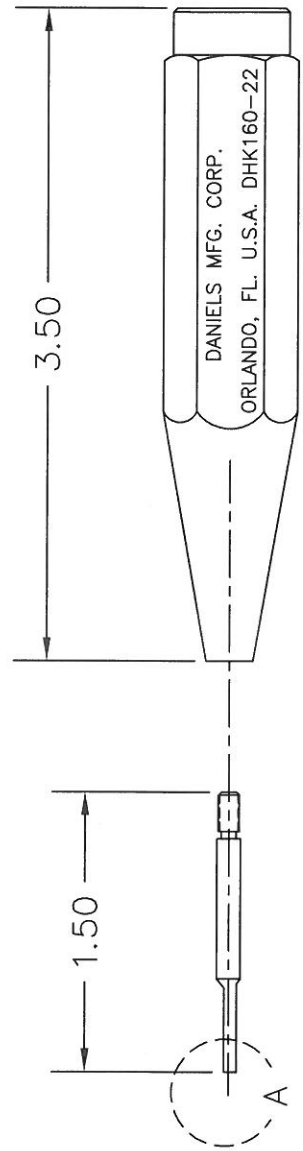

REV. SYM.		E.C.O. NUMBER	DESCRIPTION	BY DATE	APP'D DATE
1			ORIGINAL RELEASE	DUNG CAO 9-18-95	DE 9-95

**UNCONTROLLED DOCUMENT
WILL NOT BE UPDATED**

DIMENSIONS IN INCHES - UNLESS OTHERWISE SPECIFIED

RESTRICTED & CONFIDENTIAL

DO NOT SCALE DRAWING

ITEM	PART NO.	QTY.	DESCRIPTION/REMARKS
DRN. DUNG CAO CHK'D. DE APP'D. DE	DATE 9-18-95 DATE 9-95 DATE		DANIELS MANUFACTURING CORP. ORLANDO, FLORIDA CAGE 11851
APP'D.	DATE		TITLE
<p>INSTALLING TOOL #22 ENVELOPE DRAWING</p> <p>WHERE USED:</p>			
<p>NOTE: THIS DRAWING IS AN OUTLINE DRAWING OF THE RESPECTIVE DMC PART NUMBER INDICATED. ACTUAL DMC PART NUMBER IS DRAWING NUMBER WITHOUT THE "-ENV" SUFFIX.</p>		<p>SIZE A SCALE NTS POSTING</p>	<p>CAD P/N DHK160-22-ENV DWG. NO. DHK160-22-ENV</p>
MATERIAL		SHEET OF	
HEAT TREAT		1 1	
FINISH		REV. 1	