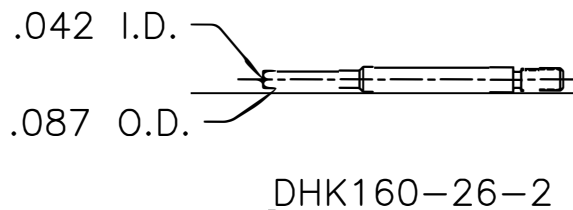

RESTRICTED & CONFIDENTIAL

CONFIDENTIAL PROPERTY OF DANIELS MANUFACTURING CORP. NOT TO BE DISCLOSED TO OTHERS, REPRODUCED OR USED FOR ANY OTHER PURPOSE, EXCEPT AS AUTHORIZED IN WRITING BY DANIELS MANUFACTURING. MUST BE RETURNED TO DANIELS MANUFACTURING CORP. ON COMPLETION OF ORDER OR OTHER PURPOSE FOR WHICH LENT.

DO NOT SCALE DRAWING

MATERIAL

HEAT TREAT

FINISH

ITEM	PART NO.	QTY.	DESCRIPTION/REMARKS	
DRN.	J. JOYCE	DATE 9/7/00	DANIELS MANUFACTURING CORP. ORLANDO, FLORIDA CAGE 11851	
CHK'D.	RRR	DATE 9/7/00		
APP'D.		DATE		
APP'D.		DATE		
NOTE: THIS DRAWING IS AN OUTLINE DRAWING OF THE RESPECTIVE DMC PART NUMBER INDICATED. ACTUAL DMC PART NUMBER IS DRAWING NUMBER WITHOUT THE "-ENV" SUFFIX.				
WHERE USED:			INSERTION/REMOVAL TOOL KIT ENVELOPE DRAWING	
SIZE A	SCALE FULL	CAD P/N DHK160-ENV		SHEET OF 1 1
POSTING		DWG. NO. DHK160-ENV	REV. 2