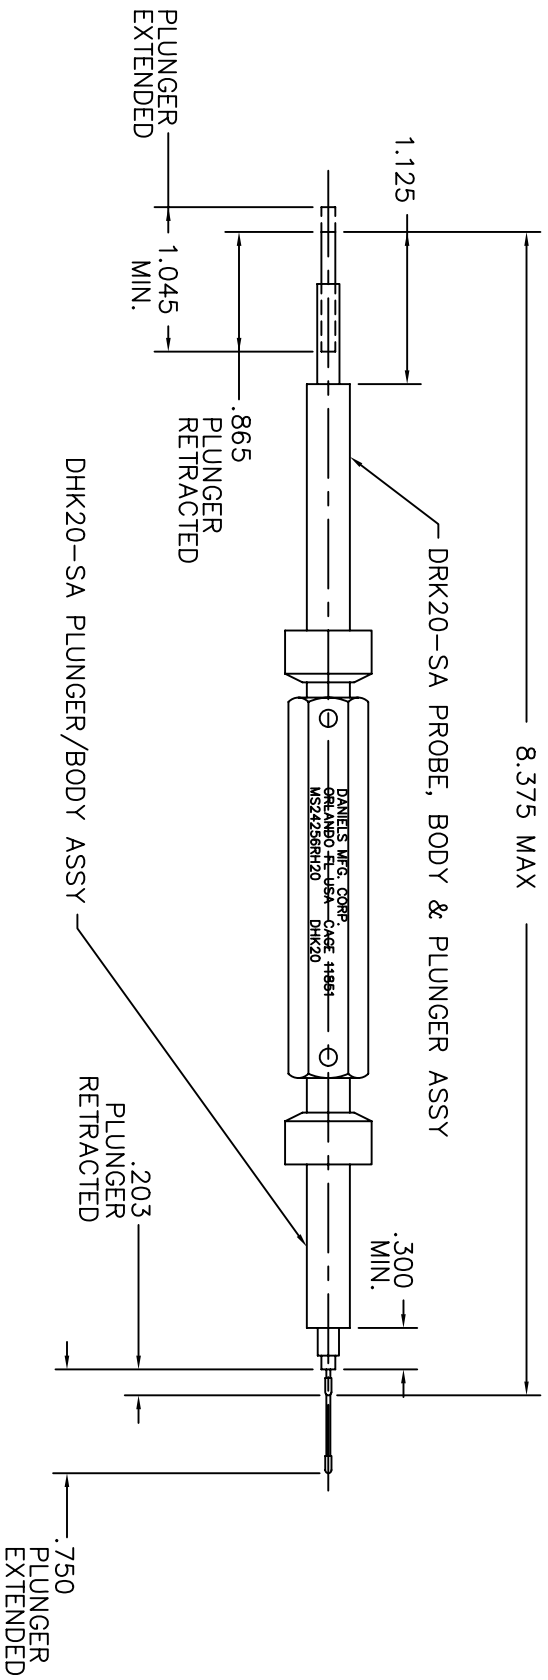

REVISIONS				
REV. STYL.	E.C.O. NUMBER	DESCRIPTION	BY DATE	APP'D. DATE
1		ORIGINAL RELEASE	JMD 10/19/00	RRR 10/19/00

**UNCONTROLLED DOCUMENT
WILL NOT BE UPDATED**

RESTRICTED & CONFIDENTIAL		MATERIAL		ITEM		PART NO.		QTY.		DESCRIPTION/REMARKS	
CONFIDENTIAL PROPERTY OF DANIELS MANUFACTURING CORP. NOT TO BE DISCLOSED TO OTHERS, REPRODUCED OR USED FOR ANY OTHER PURPOSE, EXCEPT AS AUTHORIZED IN WRITING BY DANIELS MANUFACTURING. MUST BE RETURNED TO DANIELS MANUFACTURING CORP. ON COMPLETION OF ORDER OR OTHER PURPOSE FOR WHICH SENT.		HEAT TREAT		DRN. J. JOYCE	DATE 10/18/00	RRR		DANIELS MANUFACTURING CORP. ORLANDO, FLORIDA CAGE 11851		REMOVAL TOOL #20 MS24256RH20 ENVELOPE DRAWING	
		FINISH		CHK'D. RRR	DATE 10/16/00	APP'D.		TITLE		WHERE USED:	
DO NOT SCALE DRAWING		FINISH		NOTE: THIS DRAWING IS AN OUTLINE DRAWING OF THE RESPECTIVE DMC PART NUMBER INDICATED. ACTUAL DMC PART NUMBER IS DRAWING NUMBER WITHOUT THE "-ENV" SUFFIX.		APP'D.		SCALE		CAD P/N	
		FINISH		DATE		POSTING		DHW. NO.		SHEET	
						B		DHK20-ENV		1 OF 1	
						NTS		DHW. NO.		REV. 1	
						DHW. NO.		DHW. NO.		REV. 1	

X-ON Electronics

Largest Supplier of Electrical and Electronic Components

Click to view similar products for [Extraction, Removal & Insertion Tools](#) category:

Click to view products by [DMC manufacturer](#):