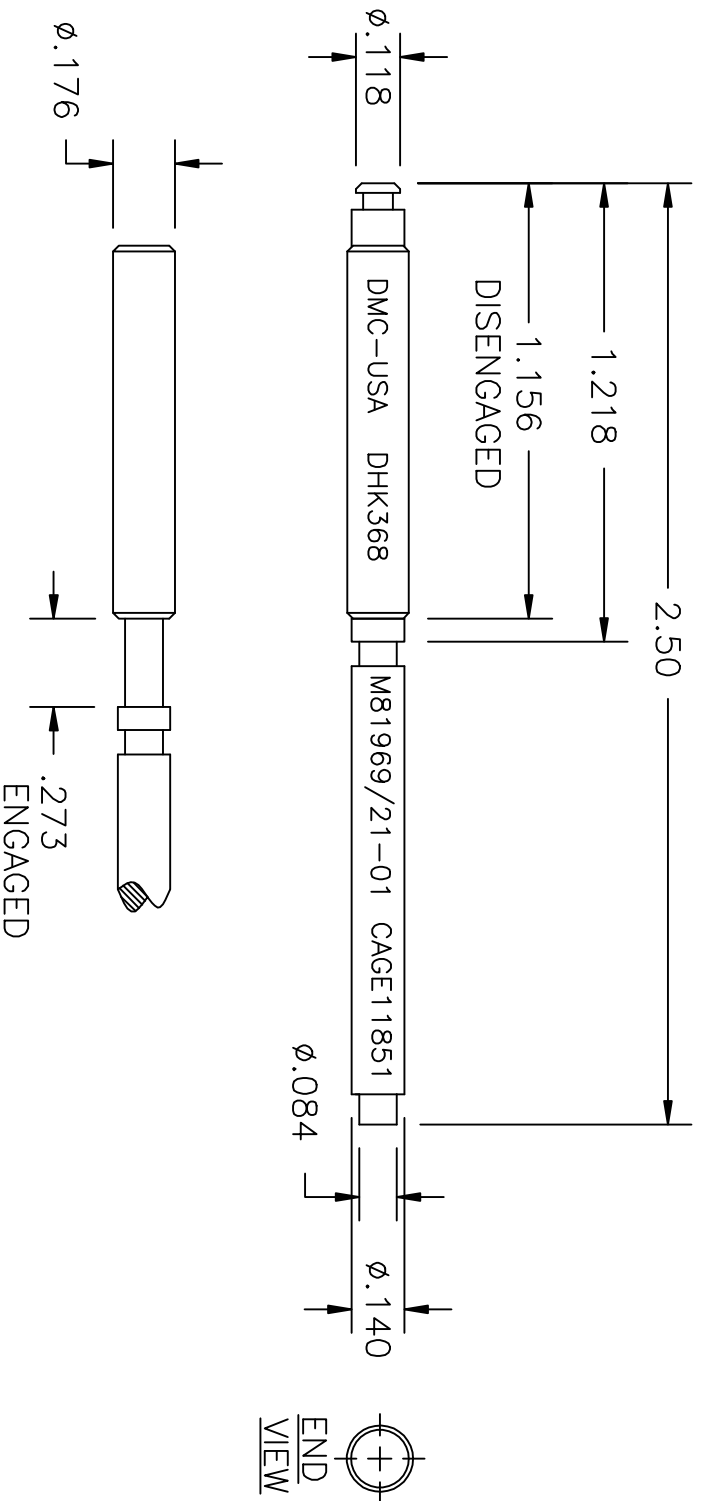

REV. SYM.		E.C.O. NUMBER	DESCRIPTION	BY DATE	APP'D DATE
1			ORIGINAL RELEASE	JB 4/5/91	PD 7-12-89
2		21482	ADDED END VIEW	KDH 11/03/09	RRR 11/03/09

1. HUGHES C2151R016.
NOTES:

**UNCONTROLLED DOCUMENT
WILL NOT BE UPDATED**

MATERIAL	ITEM	PART NO.	QTY.	DESCRIPTION/REMARKS
HEAT TREAT	DRN. JB	DATE 4/5/91		
	CHK'D. PD	DATE 4/5/91		
	APP'D. AAM	DATE 4/5/91		
	APP'D. JWV	DATE 4/91		
NOTE: THIS DRAWING IS AN OUTLINE DRAWING OF THE RESPECTIVE DMC PART NUMBER INDICATED. ACTUAL DMC PART NUMBER IS DRAWING NUMBER WITHOUT THE "-ENV" SUFFIX.				
DMC DANIELS MANUFACTURING CORP. ORLANDO, FLORIDA CAGE 11851				
INSTALLING & REMOVAL TOOL ENVELOPE DRAWING				
WHERE USED: (M81969/21-01)				
FINISH	SIZE A	SCALE 2X	CAD P/N DHK368-ENV	SHEET 1 OF 1
	POSTING		DWG. NO. DHK368-ENV	REV. 2

DO NOT SCALE DRAWING

X-ON Electronics

Largest Supplier of Electrical and Electronic Components

Click to view similar products for [Extraction, Removal & Insertion Tools](#) category:

Click to view products by [DMC manufacturer](#):