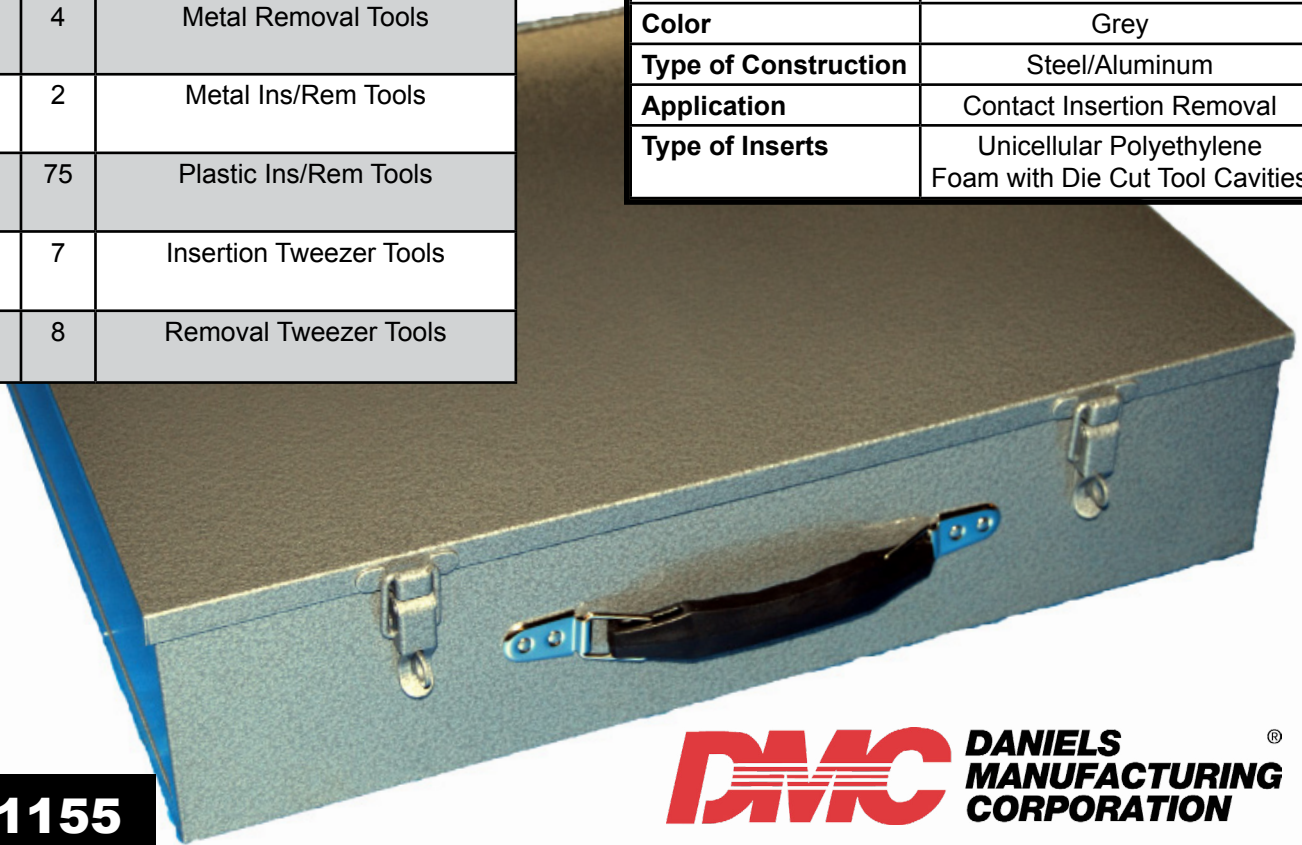

DMC1155

**DMC DANIELS
MANUFACTURING
CORPORATION** ®