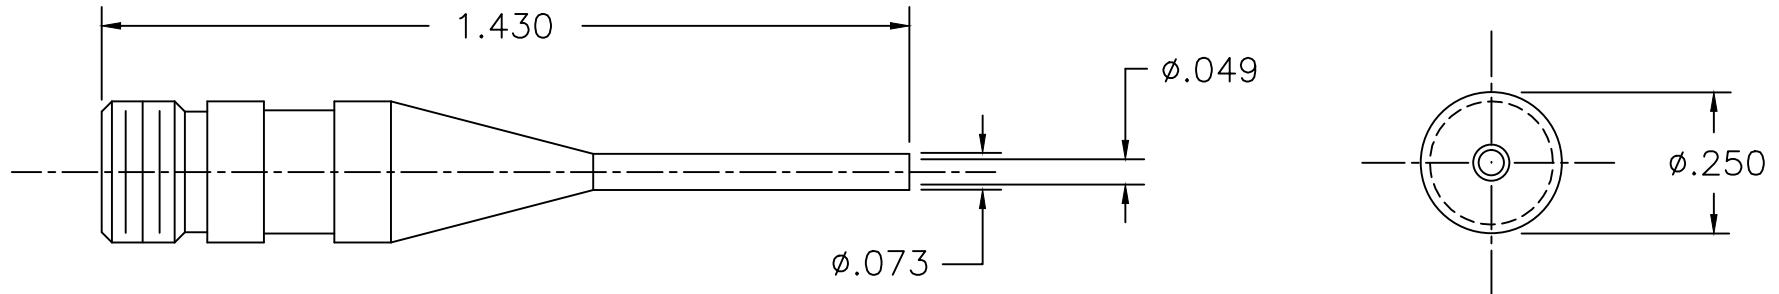

REVISIONS				
REV. SYM.	E.C.O. NUMBER	DESCRIPTION	BY DATE	APP'D DATE
1		ORIGINAL RELEASE	K. KOONS 4.10.15	

**UNCONTROLLED DOCUMENT
WILL NOT BE UPDATED**
DIMENSIONS IN INCHES - UNLESS OTHERWISE SPECIFIED

2. COLOR: GREEN.
1. REFERENCE: DRK530B.

NOTES:

MATERIAL	ITEM	PART NO.	QTY.	DESCRIPTION/REMARKS
HEAT TREAT	DRN.	K. KOONS	DATE	DANIELS MANUFACTURING CORP. ORLANDO, FLORIDA CAGE 11851
	CHK'D.		DATE	
FINISH	APP'D.		DATE	TITLE PROBE (SIZE 22) (M0081969/30-30 REV. B) WHERE USED: ENVELOPE DRAWING
	APP'D.		DATE	
NOTE: THIS DRAWING IS AN OUTLINE DRAWING OF THE RESPECTIVE DMC PART NUMBER INDICATED. ACTUAL DMC PART NUMBER IS DRAWING NUMBER WITHOUT THE "-ENV" SUFFIX.				
SIZE		SCALE	CAD P/N	SHEET OF
A		NTS	DRK105-22-2-ENV	1 1
POSTING			DWG. NO.	REV.
			DRK105-22-2-ENV	1

RESTRICTED & CONFIDENTIAL
CONFIDENTIAL PROPERTY OF DANIELS MANUFACTURING CORP. NOT TO BE DISCLOSED TO OTHERS, REPRODUCED OR USED FOR ANY OTHER PURPOSE EXCEPT AS AUTHORIZED IN WRITING BY DANIELS MANUFACTURING. MUST BE RETURNED TO DANIELS MANUFACTURING CORP. ON COMPLETION OF ORDER OR OTHER PURPOSES FOR WHICH LENT.

DO NOT SCALE DRAWING