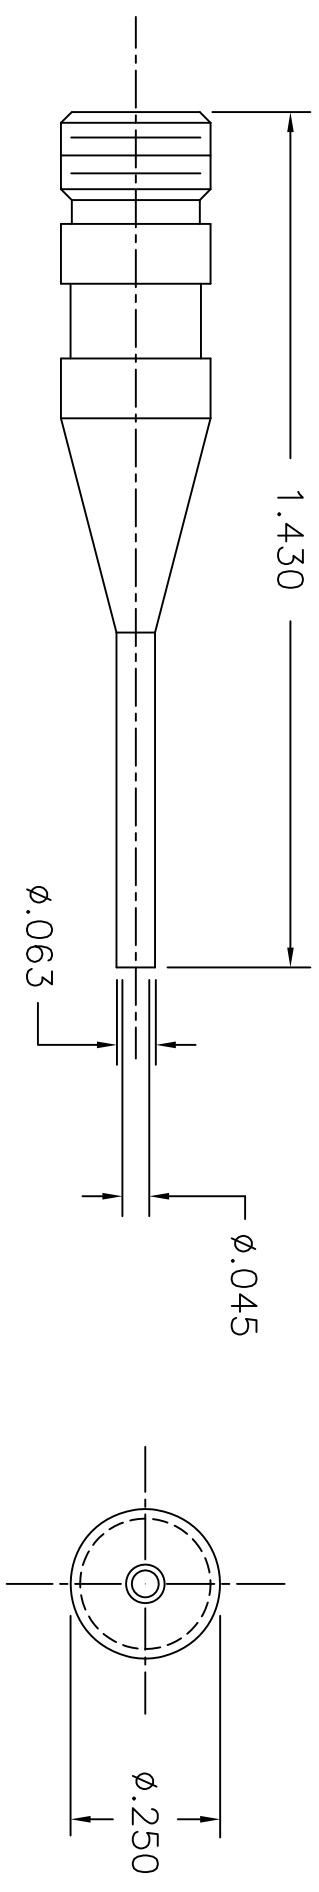

**UNCONTROLLED DOCUMENT  
WILL NOT BE UPDATED**

REV. SYM.		E.C.O. NUMBER	DESCRIPTION	BY DATE	APP'D DATE
1			ORIGINAL RELEASE	JWD 9/18/07	RRR 9/18/07

- NOTES:
1. REFERENCE: DRK528B.
  2. COLOR: BROWN.

**RESTRICTED & CONFIDENTIAL**  
 CONFIDENTIAL PROPERTY OF DANIELS MANUFACTURING CORP. NOT TO BE DISCLOSED TO OTHERS, REPRODUCED OR USED FOR ANY OTHER PURPOSE EXCEPT AS AUTHORIZED IN WRITING BY DANIELS MANUFACTURING. MUST BE RETURNED TO DANIELS MANUFACTURING CORP. ON COMPLETION OF ORDER OR OTHER PURPOSES FOR WHICH LENT.

MATERIAL	ITEM	PART NO.	QTY.	DESCRIPTION/REMARKS
HEAT TREAT	DRN. J. JOYCE CHK'D. RRR	DATE 9/18/07 DATE 9/18/07		
FINISH	APP'D. APP'D.	DATE DATE		
NOTE: THIS DRAWING IS AN OUTLINE DRAWING OF THE RESPECTIVE DMC PART NUMBER INDICATED. ACTUAL DMC PART NUMBER IS DRAWING NUMBER WITHOUT THE "-ENV" SUFFIX.				
<b>DMC</b> DANIELS MANUFACTURING CORP. ORLANDO, FLORIDA CAGE 11851				
TITLE: PROBE (SIZE 22D) (M0081969/30-28 REV. B) WHERE USED: ENVELOPE DRAWING				
SIZE A		SCALE NTS	CAD P/N DRK105-22D-2-ENV	SHEET OF 1
POSTING		DWG. NO. DRK105-22D-2-ENV		REV. 1

DO NOT SCALE DRAWING