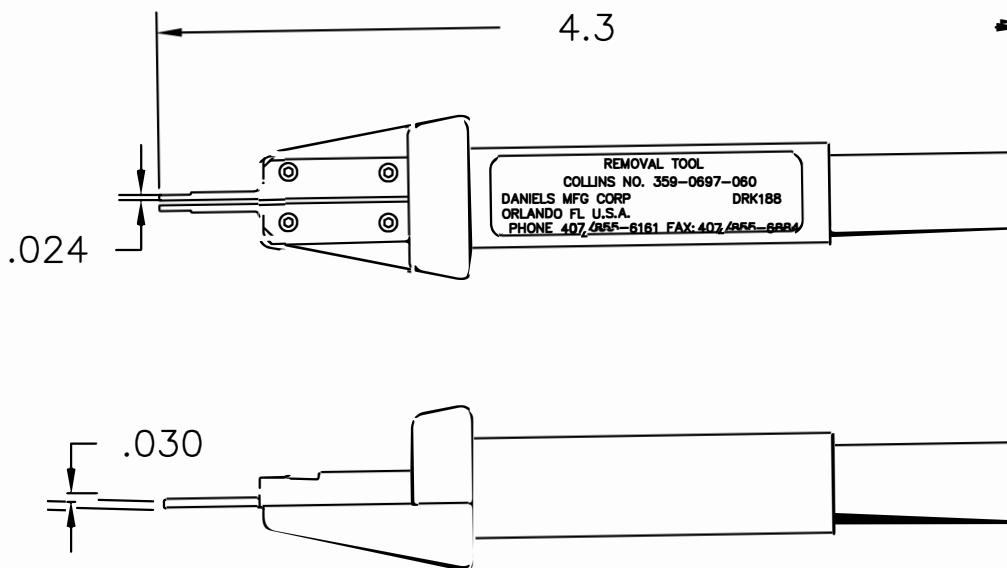

**UNCONTROLLED DOCUMENT
WILL NOT BE UPDATED**

REVISIONS				
REV. SYM.	E.C.O. NUMBER	DESCRIPTION	BY DATE	APP'D DATE
1		ORIGINAL RELEASE	JWJ 1/29/00	RRR 1/29/00

1. REFERENCE: COLLINS 359-0697-060.
(CONTACT #372-2514-010 AND #372-2514-110)

NOTES:

RESTRICTED & CONFIDENTIAL CONFIDENTIAL PROPERTY OF DANIELS MANUFACTURING CORP. NOT TO BE DISCLOSED TO OTHERS, REPRODUCED OR USED FOR ANY OTHER PURPOSE EXCEPT AS AUTHORIZED IN WRITING BY DANIELS MANUFACTURING. MUST BE RETURNED TO DANIELS MANUFACTURING CORP. ON COMPLETION OF ORDER OR OTHER PURPOSES FOR WHICH LENT.	MATERIAL	ITEM	PART NO.	QTY.	DESCRIPTION/REMARKS	
	MEAT TREAT	DRN.	J. JOYCE	DATE	3/29/00	DANIELS MANUFACTURING CORP. ORLANDO, FLORIDA CAGE 11851
		CHK'D.	RRR	DATE	3/29/00	
		APP'D.		DATE		TITLE
DO NOT SCALE DRAWING	FINISH	APP'D.		DATE	REMOVAL TOOL ENVELOPE DRAWING	
		NOTE:	THIS DRAWING IS AN OUTLINE DRAWING OF THE RESPECTIVE DMC PART NUMBER INDICATED. ACTUAL DMC PART NUMBER IS DRAWING NUMBER WITHOUT THE "-ENV" SUFFIX.			WHERE USED:
		SIZE	SCALE	CAD P/N	SHEET OF	
		A	NTS	DRK188-ENV	1 1	
		POSTING		DWG. NO.	REV.	
				DRK188-ENV	1