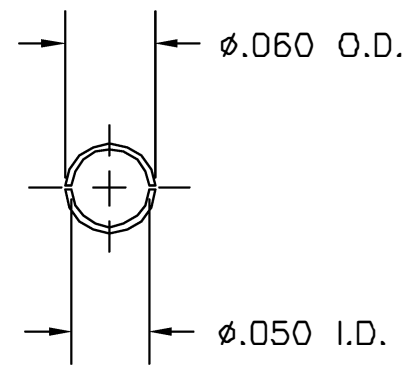

REVISIONS				
REV. SYM.	E.C.O. NUMBER	DESCRIPTION	BY DATE	APP'D DATE
1		ORIGINAL RELEASE	MGS 12/6/86	DE 12/86

DETAIL A

**UNCONTROLLED DOCUMENT  
WILL NOT BE UPDATED**

<b>RESTRICTED &amp; CONFIDENTIAL</b>		ITEM	PART NO.	QTY.	DESCRIPTION/REMARKS	
CONFIDENTIAL PROPERTY OF DANIELS MANUFACTURING CORP. NOT TO BE DISCLOSED TO OTHERS, REPRODUCED OR USED FOR ANY OTHER PURPOSE, EXCEPT AS AUTHORIZED IN WRITING BY DANIELS MANUFACTURING. MUST BE RETURNED TO DANIELS MANUFACTURING CORP. ON COMPLETION OF ORDER OR OTHER PURPOSE FOR WHICH LENT.		DRN.	MGS	DATE 12/6/86	 DANIELS MANUFACTURING CORP. ORLANDO, FLORIDA CAGE 11851	
		CHK'D.	LME	DATE 12/18/86		
		APP'D.	KR	DATE 12/18/86		
		APP'D.		DATE		
DO NOT SCALE DRAWING		NOTE: THIS DRAWING IS AN OUTLINE DRAWING OF THE RESPECTIVE DMC PART NUMBER INDICATED. ACTUAL DMC PART NUMBER IS DRAWING NUMBER WITHOUT THE "-ENV" SUFFIX.			TITLE <b>REMOVAL TOOL #22 ENVELOPE DRAWING</b>	
		WHERE USED:	SIZE B	SCALE NTS	CAD P/N DRK225-22-ENV	SHEET OF 1 1
		POSTING	DWG. NO. DRK225-22-ENV		REV. 1	