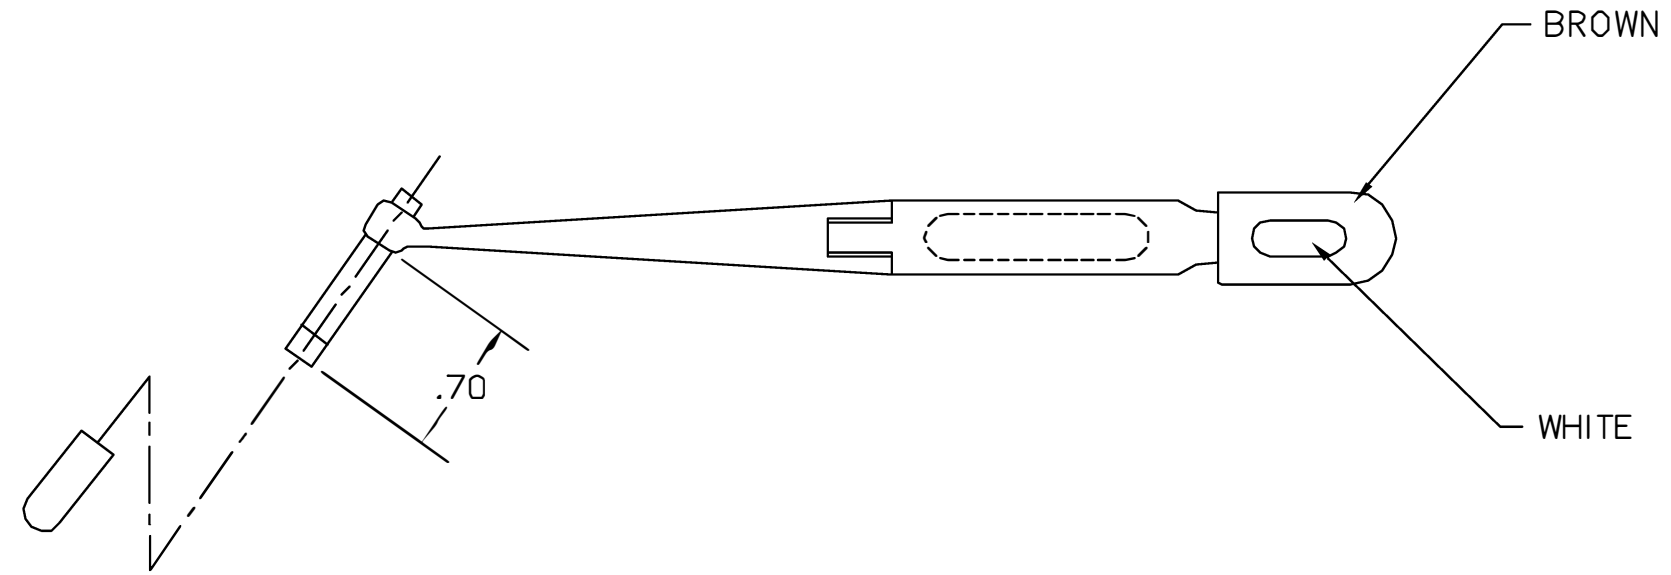

REVISIONS				
REV. SYM.	E.C.O. NUMBER	DESCRIPTION	BY DATE	APP'D DATE
1		ORIGINAL RELEASE	MGS 12/6/86	DE 12/86

DETAIL A

**UNCONTROLLED DOCUMENT  
WILL NOT BE UPDATED**

<b>RESTRICTED &amp; CONFIDENTIAL</b>		ITEM	PART NO.	QTY.	DESCRIPTION/REMARKS	
CONFIDENTIAL PROPERTY OF DANIELS MANUFACTURING CORP. NOT TO BE DISCLOSED TO OTHERS, REPRODUCED OR USED FOR ANY OTHER PURPOSE, EXCEPT AS AUTHORIZED IN WRITING BY DANIELS MANUFACTURING. MUST BE RETURNED TO DANIELS MANUFACTURING CORP. ON COMPLETION OF ORDER OR OTHER PURPOSE FOR WHICH LENT.		DRN.	MGS	DATE 12/6/86	 DANIELS MANUFACTURING CORP. ORLANDO, FLORIDA CAGE 11851	
		CHK'D.	LME	DATE 12/18/86		
		APP'D.	KR	DATE 12/18/86		
		APP'D.		DATE		
DO NOT SCALE DRAWING		NOTE: THIS DRAWING IS AN OUTLINE DRAWING OF THE RESPECTIVE DMC PART NUMBER INDICATED. ACTUAL DMC PART NUMBER IS DRAWING NUMBER WITHOUT THE "-ENV" SUFFIX.			TITLE <b>REMOVAL TOOL #22 ENVELOPE DRAWING</b>	
		WHERE USED:	SIZE B	SCALE NTS	CAD P/N DRK225-22-ENV	SHEET OF 1 1
		POSTING	DWG. NO. DRK225-22-ENV		REV. 1	