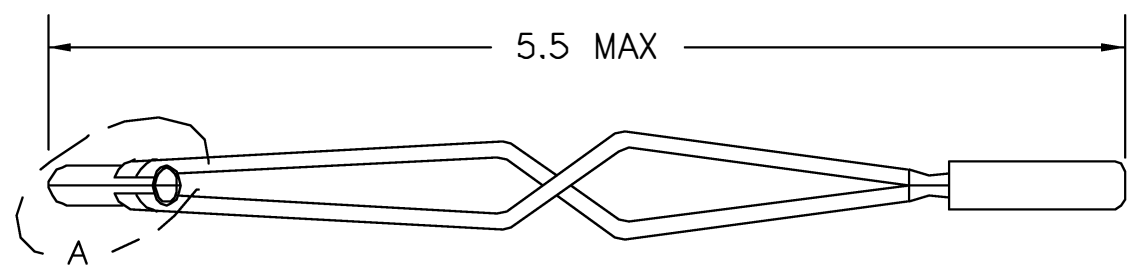

REVISIONS				
REV. SYM.	E.C.O. NUMBER	DESCRIPTION	BY DATE	APP'D DATE
1		ORIGINAL RELEASE	MGS 12/6/86	DE 12/86

DETAIL A

**UNCONTROLLED DOCUMENT  
WILL NOT BE UPDATED**

<b>RESTRICTED &amp; CONFIDENTIAL</b>		ITEM	PART NO.	QTY.	DESCRIPTION/REMARKS	
CONFIDENTIAL PROPERTY OF DANIELS MANUFACTURING CORP. NOT TO BE DISCLOSED TO OTHERS, REPRODUCED OR USED FOR ANY OTHER PURPOSE, EXCEPT AS AUTHORIZED IN WRITING BY DANIELS MANUFACTURING. MUST BE RETURNED TO DANIELS MANUFACTURING CORP. ON COMPLETION OF ORDER OR OTHER PURPOSE FOR WHICH LENT.		DRN.	MGS	DATE 12/6/86	 DANIELS MANUFACTURING CORP. ORLANDO, FLORIDA CAGE 11851	
		CHK'D.	LME	DATE 12/18/86		
		APP'D.	KR	DATE 12/18/86		
		APP'D.		DATE		
DO NOT SCALE DRAWING		NOTE: THIS DRAWING IS AN OUTLINE DRAWING OF THE RESPECTIVE DMC PART NUMBER INDICATED. ACTUAL DMC PART NUMBER IS DRAWING NUMBER WITHOUT THE "-ENV" SUFFIX.			TITLE <b>REMOVAL TOOL #22 ENVELOPE DRAWING</b>	
		WHERE USED:	SIZE B	SCALE NTS	CAD P/N DRK225-22-ENV	SHEET OF 1 1
		POSTING	DWG. NO. DRK225-22-ENV		REV. 1	