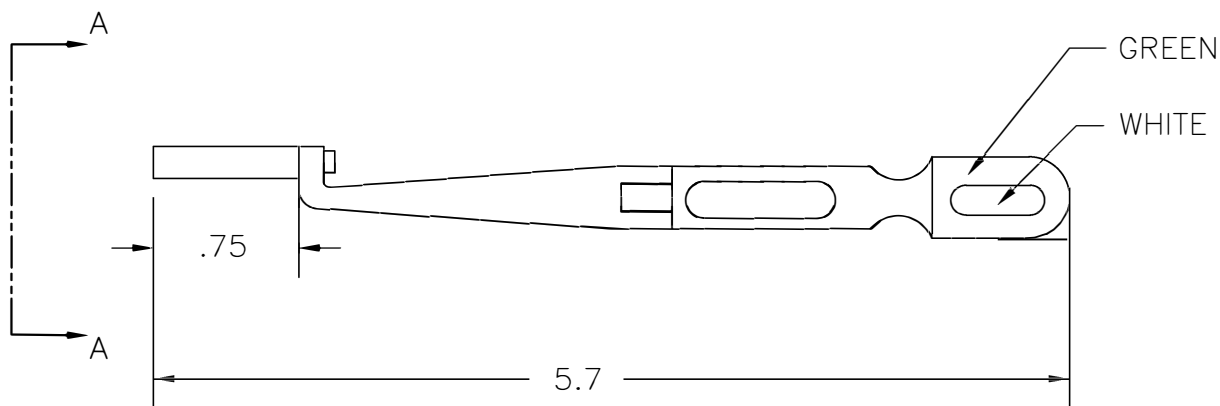

UNCONTROLLED DOCUMENT
WILL NOT BE UPDATED

REVISIONS				
REV. SYM.	E.C.O. NUMBER	DESCRIPTION	BY DATE	APP'D DATE
1		ORIGINAL RELEASE	AAM 3-11-04	RRR 3-11-04

VIEW A-A

RESTRICTED & CONFIDENTIAL CONFIDENTIAL PROPERTY OF DANIELS MANUFACTURING CORP. NOT TO BE DISCLOSED TO OTHERS, REPRODUCED OR USED FOR ANY OTHER PURPOSE, EXCEPT AS AUTHORIZED IN WRITING BY DANIELS MANUFACTURING. MUST BE RETURNED TO DANIELS MANUFACTURING CORP. ON COMPLETION OF ORDER OR OTHER PURPOSE FOR WHICH LENT.	ITEM	PART NO.	QTY.	DESCRIPTION/REMARKS	
	DRN.	A. MOO-YOUNG	DATE	DANIELS MANUFACTURING CORP. ORLANDO, FLORIDA CAGE 11851	
	CHK'D.	RRR	DATE		
	APP'D.		DATE		
APP'D.		DATE			
NOTE: THIS DRAWING IS AN OUTLINE DRAWING OF THE RESPECTIVE DMC PART NUMBER INDICATED. ACTUAL DMC PART NUMBER IS DRAWING NUMBER WITHOUT THE "-ENV" SUFFIX.				TITLE REMOVAL TOOL #22D ENVELOPE DRAWING	
DO NOT SCALE DRAWING	WHERE USED : SIZE B SCALE 1/8" = 1"	CAD P/N DRK259-22D-ENV	SHEET OF 1 OF 1	POSTING DWG. NO. DRK259-22D-ENV	REV. 1