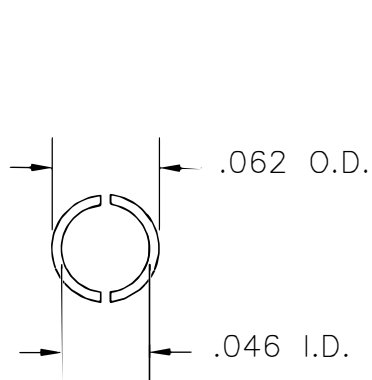

UNCONTROLLED DOCUMENT
WILL NOT BE UPDATED

REVISIONS				
REV. SYM.	E.C.O. NUMBER	DESCRIPTION	BY DATE	APP'D DATE
1		ORIGINAL RELEASE	AAM 3-11-04	RRR 3-11-04

VIEW A-A

RESTRICTED & CONFIDENTIAL CONFIDENTIAL PROPERTY OF DANIELS MANUFACTURING CORP. NOT TO BE DISCLOSED TO OTHERS, REPRODUCED OR USED FOR ANY OTHER PURPOSE, EXCEPT AS AUTHORIZED IN WRITING BY DANIELS MANUFACTURING. MUST BE RETURNED TO DANIELS MANUFACTURING CORP. ON COMPLETION OF ORDER OR OTHER PURPOSE FOR WHICH LENT.	ITEM	PART NO.	QTY.	DESCRIPTION/REMARKS	
	DRN.	A. MOO-YOUNG	DATE	DANIELS MANUFACTURING CORP. ORLANDO, FLORIDA CAGE 11851	
	CHK'D.	RRR	DATE		
	APP'D.		DATE		
APP'D.		DATE			
NOTE: THIS DRAWING IS AN OUTLINE DRAWING OF THE RESPECTIVE DMC PART NUMBER INDICATED. ACTUAL DMC PART NUMBER IS DRAWING NUMBER WITHOUT THE "-ENV" SUFFIX.				TITLE REMOVAL TOOL #22D ENVELOPE DRAWING	
DO NOT SCALE DRAWING	WHERE USED : SIZE B SCALE 1/8" = 1"	CAD P/N DRK259-22D-ENV	SHEET OF 1 OF 1	POSTING DWG. NO. DRK259-22D-ENV	REV. 1