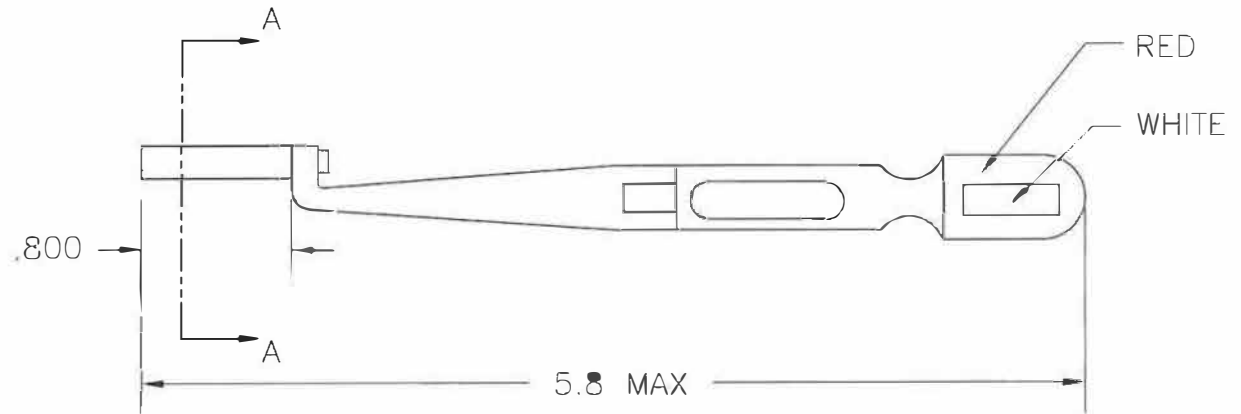

RESTRICTED & CONFIDENTIAL

CONFIDENTIAL PROPERTY OF DANIELS MANUFACTURING CORP. NOT TO BE DISCLOSED TO OTHERS BE PRODUCED OR USED FOR ANY OTHER PURPOSE, EXCEPT AS AUTHORIZED IN WRITING BY DANIELS MANUFACTURING CORP. MUST BE RETURNED TO DANIELS MANUFACTURING CORP. ON COMPLETION OF ORDER OR OTHER PURPOSE FOR WHICH LENT.

DO NOT SCALE DRAWING

ITEM	PART NO.	QTY.	DESCRIPTION/REMARKS
DRN.	KMS	DATE 7/6/87	DANIELS MANUFACTURING CORP. ORLANDO, FLORIDA CAGE 11851
CHK'D.	MGS	DATE 7/6/87	
APP'D.	TR	DATE 7/6/87	
APP'D.		DATE	
NOTE:			
THIS DRAWING IS AN OUTLINE DRAWING OF THE RESPECTIVE DMC PART NUMBER INDICATED. ACTUAL DMC PART NUMBER IS DRAWING NUMBER WITHOUT THE "-ENV" SUFFIX.			TITLE #8 REMOVAL TOOL ENVELOPE DRAWING
WHERE USED:			CAD P/N DRK264-8-ENV
SIZE B			SCALE NTS DWG. NO. DRK264-8-ENV
POSTING			IS BET OF 1 1 REV 3