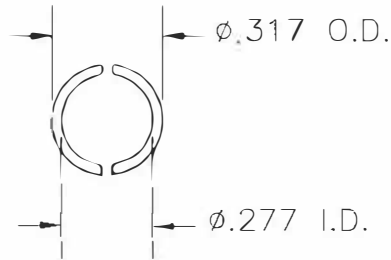

REVISIONS				
REV S YM	E.C.O. NUMBER	DESCRIPTION	BY DATE	AP P'D DATE
1		ORIGINAL RELEASE	MGS 12-15-86	DE 12-86
2		#8 REMOVAL TOOL WAS #10 REMOVAL TOOL	TS 12/2/88	DH 12/88
3		WAS 5.5 MAX	TD 7-18-12	

VIEW A-A

DO NOT SCALE DRAWING

ITEM	PART NO.	QTY.	DESCRIPTION/REMARKS
DRN.	KMS	DATE 7/6/87	 DANIELS MANUFACTURING CORP. ORLANDO, FLORIDA CAGE 11851
CHK'D.	MGS	DATE 7/6/87	
APP'D.	TR	DATE 7/6/87	
APP'D.		DATE	
NOTE:			
THIS DRAWING IS AN OUTLINE DRAWING OF THE RESPECTIVE DMC PART NUMBER INDICATED. ACTUAL DMC PART NUMBER IS DRAWING NUMBER WITHOUT THE "-ENV" SUFFIX.			TITLE #8 REMOVAL TOOL ENVELOPE DRAWING
WHERE USED:			CAD P/N DRK264-8-ENV
SIZE B			SCALE NTS DWG. NO. DRK264-8-ENV
POSTING			IS BET OF 1 1 REV 3