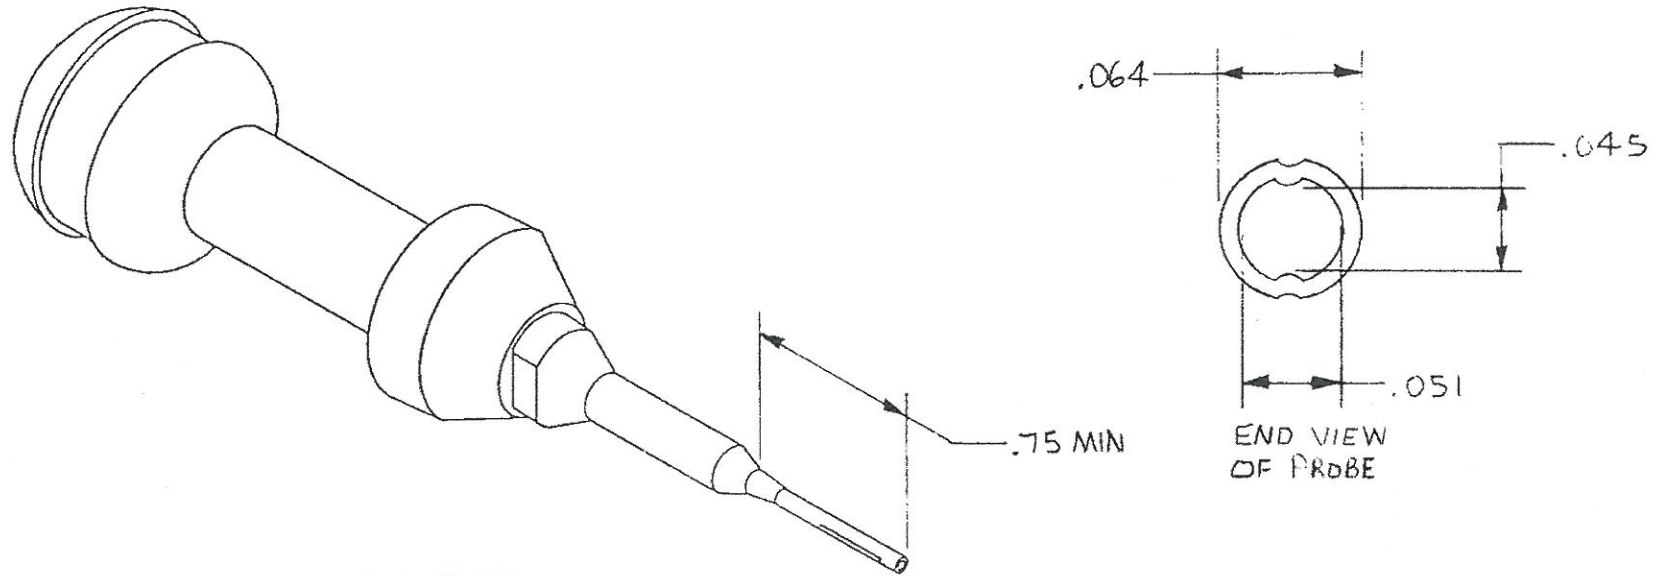

REVISIONS				
REV. SYM.	ECO NO.	DESCRIPTION	BY DATE	APP'D DATE
A		DRIG. RELEASE	<i>P.D.</i> 5.29.91	<i>P.D.</i>

**UNCONTROLLED DOCUMENT
WILL NOT BE UPDATED**

DIMENSIONS IN INCHES-UNLESS OTHERWISE SPECIFIED

MAT'L/HEAT TREAT	ITEM	PART NUMBER	REQ'D	DESCRIPTION/NOMENCLATURE		
FINISH	DRN	<i>P. Verrill</i>	DATE	DANIELS MANUFACTURING CORP. ORLANDO, FLORIDA CAGE 11851		
	CHK'D	<i>P. DePaiva</i>	DATE			
	APP'D	<i>Miss Young</i>	DATE			
	APP'D		DATE			
RESTRICTED & CONFIDENTIAL	TOLERANCE: UNLESS OTHERWISE SPECIFIED FRACTIONS ±1/32 ANGLES ±1/2° DECIMALS: .X: ±.020 .XX: ±.010 .XXX: ±.005 .XXXX: ±.0005 REMOVE BURRS & BREAK SHARP EDGES .005-.015			TITLE ENVELOPE DRAWING REMOVAL TOOL		
CONFIDENTIAL INFORMATION, PROPERTY OF DANIELS MFG. CORP. NOT TO BE DISCLOSED TO OTHERS, REPRODUCED OR USED FOR ANY OTHER PURPOSE, EXCEPT AS AUTHORIZED IN WRITING BY DANIELS MFG. CORP. MUST BE RETURNED TO DANIELS MFG. CORP. ON COMPLETION OF ORDER OR OTHER PURPOSE FOR WHICH LENT.	WHERE USED:		SIZE	SCALE	SUPERSEDES	DATE
	POSTING		A	NTS		
	PART NO.		DRK 276-220-ENV		REV.	A