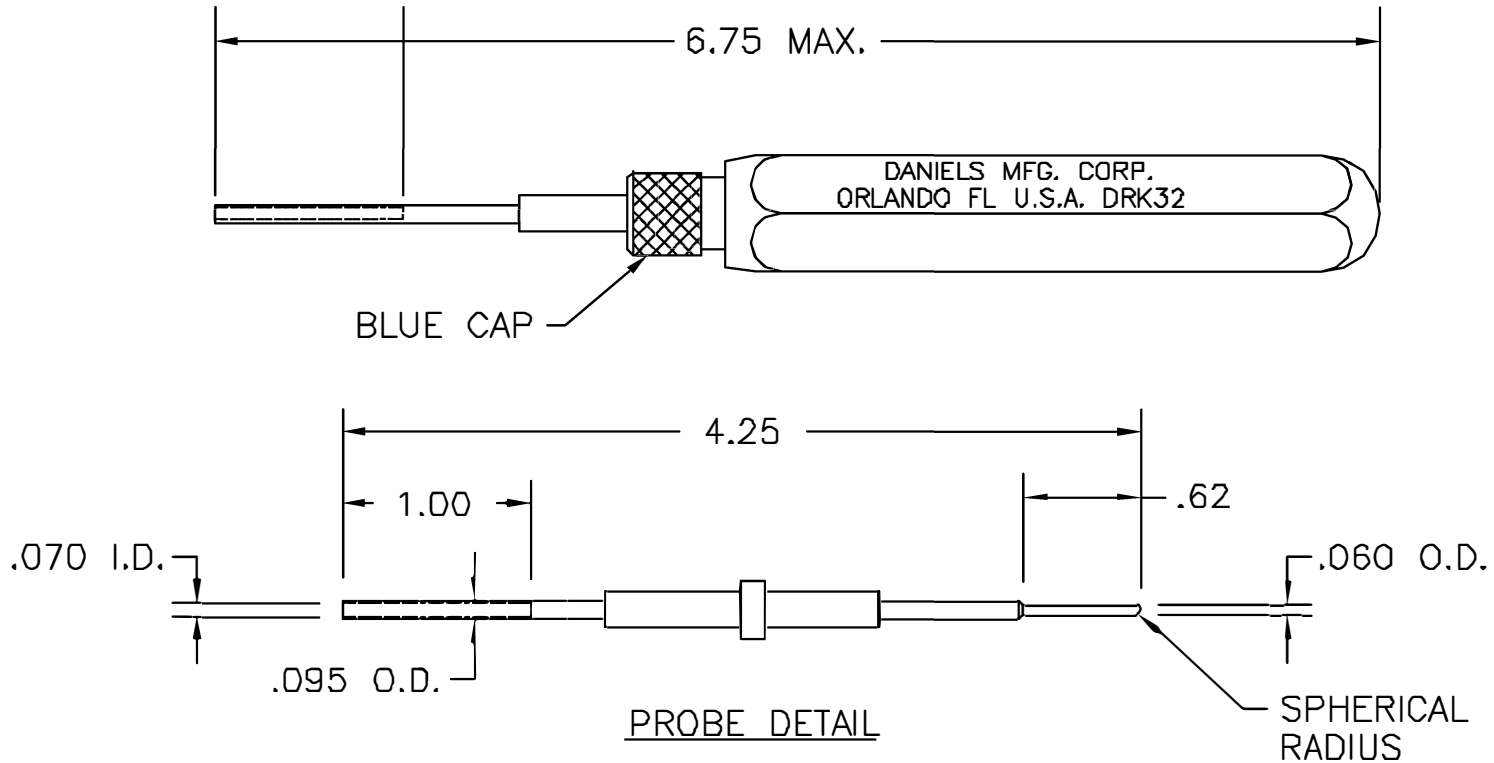

**UNCONTROLLED DOCUMENT  
WILL NOT BE UPDATED**

REVISIONS				
REV. SYM.	E.C.O. NUMBER	DESCRIPTION	BY DATE	APP'D DATE
2		REVISED PROBE DETAIL	JWJ 2/26/03	RRR 2/26/03

**NOTES:**

1. THIS TOOL IS DESIGNED WITH A PROBE WHICH HAS TWO WORKING ENDS, AS SHOWN ABOVE.

DO NOT SCALE DRAWING

ITEM	PART NO.	QTY.	DESCRIPTION/REMARKS
DRN. A. MOO-YOUNG	DATE 7-26-98	 DANIELS MANUFACTURING CORP. ORLANDO, FLORIDA CAGE 11851	TITLE ENVELOPE DRAWING REMOVAL TOOL
CHK'D. RRR	DATE 7-26-98		
APP'D.	DATE		
APP'D.	DATE		
NOTE: THIS DRAWING IS AN OUTLINE DRAWING OF THE RESPECTIVE DMC PART NUMBER INDICATED. ACTUAL DMC PART NUMBER IS DRAWING NUMBER WITHOUT THE "-ENV" SUFFIX.		WHERE USED:	
SIZE A	SCALE NTS	CAD P/N DRK32-ENV	SHEET OF 1 1
POSTING	DWG. NO. DRK32-ENV	REV. 2	