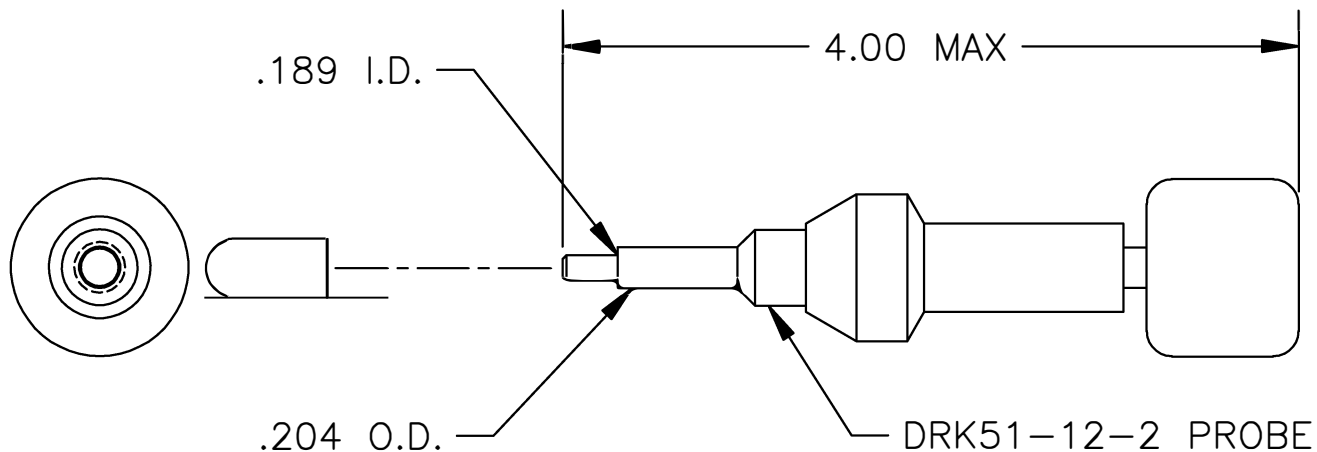

**UNCONTROLLED DOCUMENT
WILL NOT BE UPDATED**

REVISIONS				
REV. SYM.	E.C.O. NUMBER	DESCRIPTION	BY DATE	APP'D DATE
2		REVISED I.D. & O.D. DIM'S	JWJ 10/17/01	RRR 10/17/01
3	21484	ADDED FRONT VIEWS	KDH 11/05/09	RRR 11/05/09

RESTRICTED & CONFIDENTIAL

CONFIDENTIAL PROPERTY OF DANIELS MANUFACTURING CORP. NOT TO BE DISCLOSED TO OTHERS, REPRODUCED OR USED FOR ANY OTHER PURPOSE, EXCEPT AS AUTHORIZED IN WRITING BY DANIELS MANUFACTURING. MUST BE RETURNED TO DANIELS MANUFACTURING CORP. ON COMPLETION OF ORDER OR OTHER PURPOSE FOR WHICH LENT.

DO NOT SCALE DRAWING

MATERIAL

HEAT TREAT

FINISH

ITEM	PART NO.	QTY.	DESCRIPTION/REMARKS
DRN.	RSS	DATE 6/93	DMC DANIELS MANUFACTURING CORP. ORLANDO, FLORIDA CAGE 11851
CHK'D.	JWV	DATE 6/93	
APP'D.		DATE	TITLE REMOVAL TOOL ENVELOPE DRAWING
APP'D.		DATE	
NOTE: THIS DRAWING IS AN OUTLINE DRAWING OF THE RESPECTIVE DMC PART NUMBER INDICATED. ACTUAL DMC PART NUMBER IS DRAWING NUMBER WITHOUT THE "-ENV" SUFFIX.			
WHERE USED:			
SIZE A	SCALE NTS	CAD P/N DRK345-ENV	SHEET OF 1 1
POSTING		DWG. NO. DRK345-ENV	REV. 3