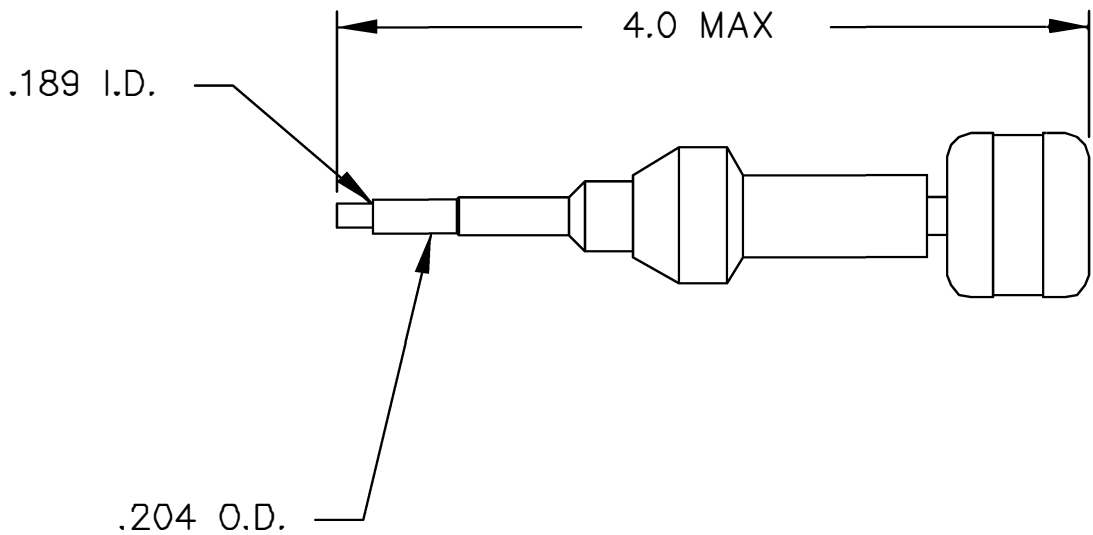

REVISIONS				
REV. SYM.	E.C.O. NUMBER	DESCRIPTION	BY DATE	APP'D DATE
3		.204 WAS .200	JWJ 1/30/01	RRR 1/30/01

**UNCONTROLLED DOCUMENT
WILL NOT BE UPDATED**

<u>RESTRICTED & CONFIDENTIAL</u> CONFIDENTIAL PROPERTY OF DANIELS MANUFACTURING CORP. NOT TO BE DISCLOSED TO OTHERS, REPRODUCED OR USED FOR ANY OTHER PURPOSE, EXCEPT AS AUTHORIZED IN WRITING BY DANIELS MANUFACTURING. MUST BE RETURNED TO DANIELS MANUFACTURING CORP. ON COMPLETION OF ORDER OR OTHER PURPOSE FOR WHICH LENT.	MATERIAL	ITEM	PART NO.	QTY.	DESCRIPTION/REMARKS																						
	HEAT TREAT	DRN.	DUNG CAD	DATE	DANIELS MANUFACTURING CORP. ORLANDO, FLORIDA CAGE 11851																						
		CHK'D.	DE	DATE																							
		APP'D.		DATE																							
FINISH	APP'D.		DATE	TITLE <h3 style="text-align: center;">REMOVAL TOOL ENVELOPE DRAWING</h3> WHERE USED: <table border="1" style="width: 100%; text-align: center;"> <tr> <td>SIZE</td> <td>SCALE</td> <td>CAD P/N</td> <td>SHEET</td> <td>OF</td> </tr> <tr> <td>A</td> <td>NTS</td> <td>DRK38-ENV</td> <td>1</td> <td>1</td> </tr> <tr> <td colspan="3">POSTING</td> <td>P/N</td> <td>REV.</td> </tr> <tr> <td colspan="3"></td> <td>DRK38-ENV</td> <td>3</td> </tr> </table>				SIZE	SCALE	CAD P/N	SHEET	OF	A	NTS	DRK38-ENV	1	1	POSTING			P/N	REV.				DRK38-ENV	3
	SIZE	SCALE	CAD P/N					SHEET	OF																		
	A	NTS	DRK38-ENV					1	1																		
POSTING			P/N	REV.																							
			DRK38-ENV	3																							
DO NOT SCALE DRAWING																											